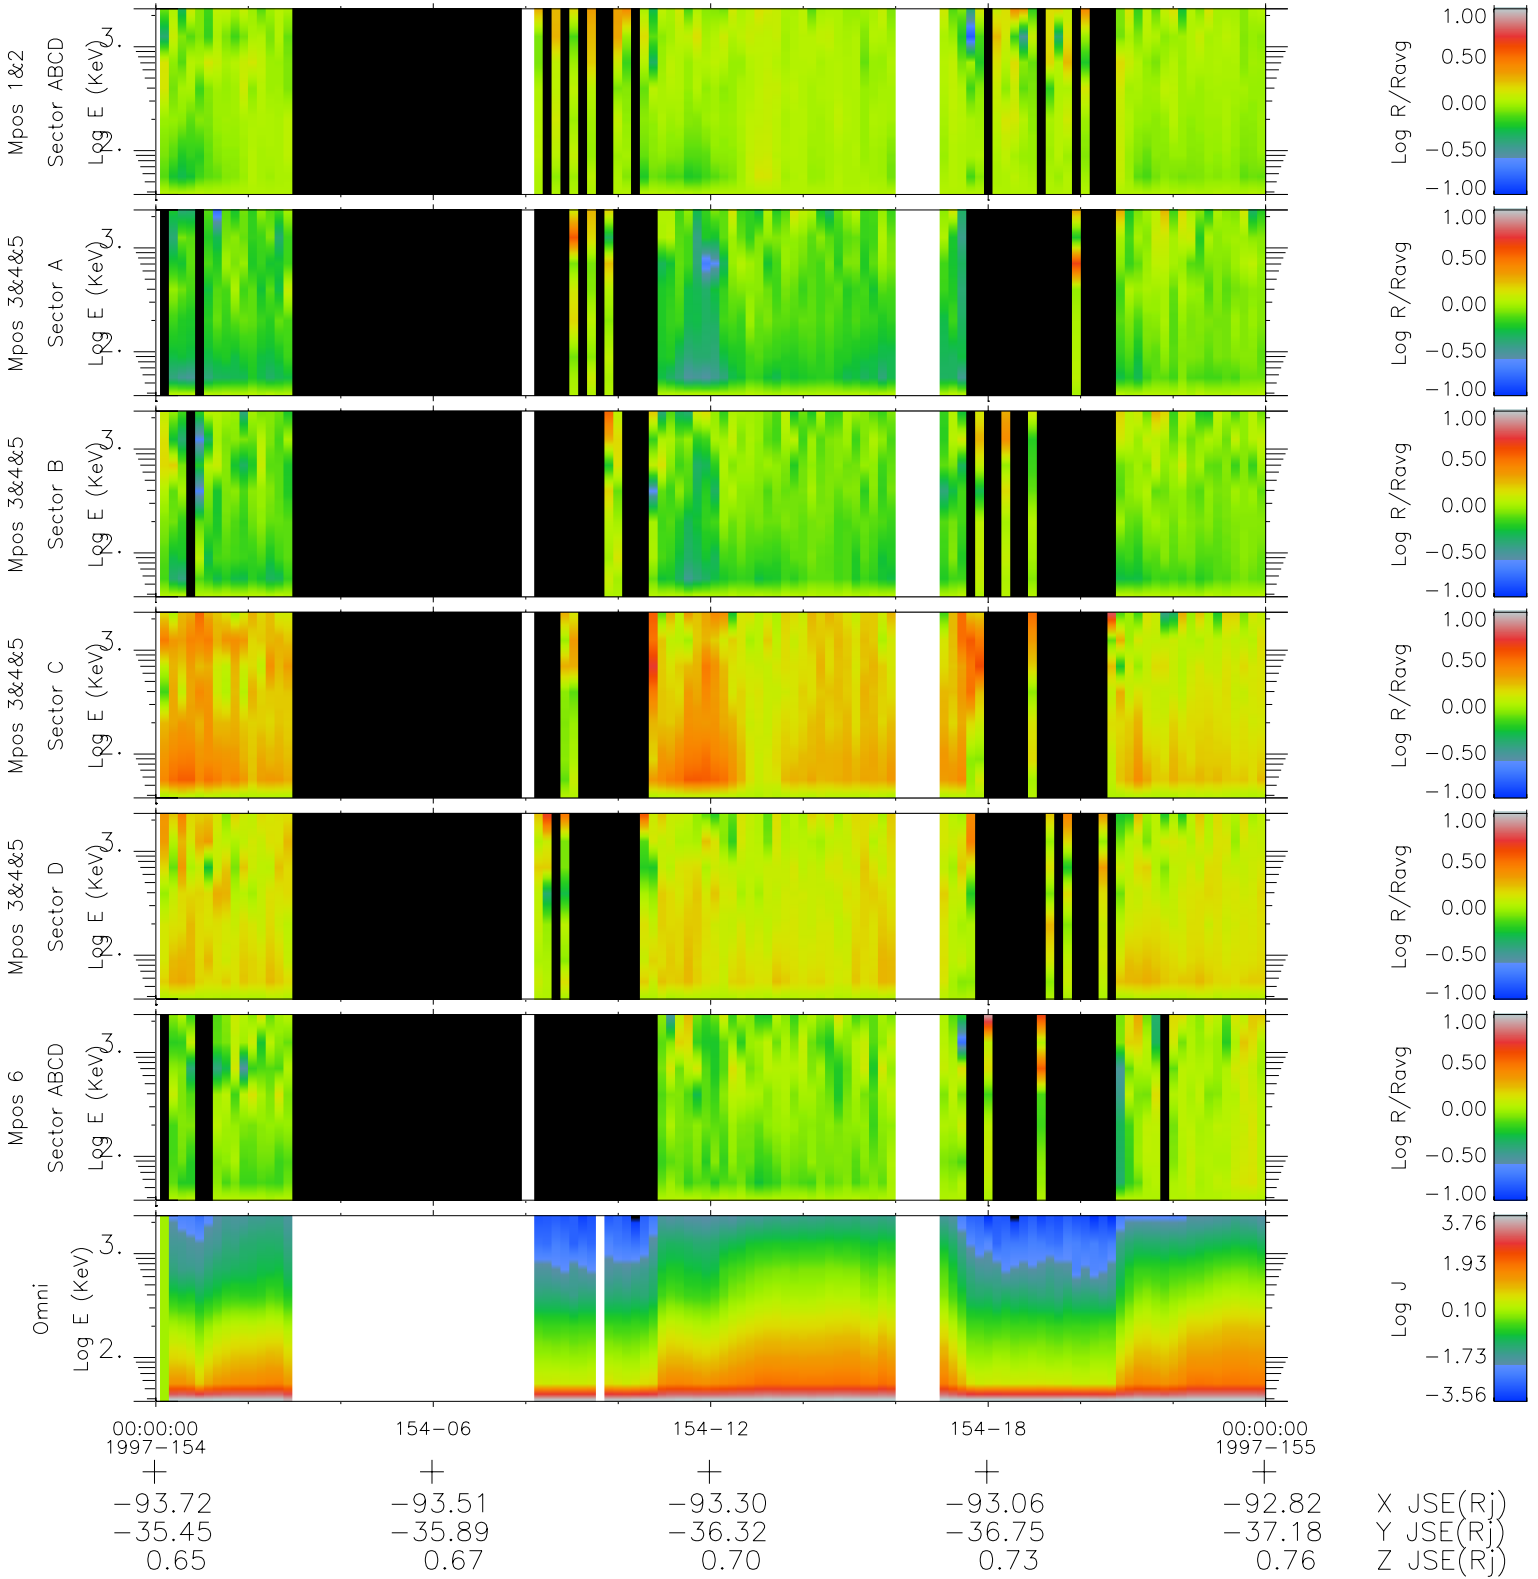

# Galileo EPD Real Time R6 Ions Spectra 97154

Software Version: RTSPEC\_R6 V 1.20  
 Data Production: 06-03-00  
 Plot Production: Sat Sep 15 09:32:18 2001  
 Color File: wondr3  
 Geofactor File: 1.1

- ◇ = Jupiter look direction
- = Corotation look direction