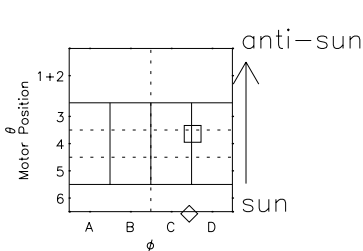

# Galileo EPD Real Time R6 Ions Spectra 97154

Software Version: RTSPEC\_R6 V 1.20  
 Data Production: 06-03-00  
 Plot Production: Sat Sep 15 09:32:18 2001  
 Color File: wondr3  
 Geofactor File: 1.1

- ◇ = Jupiter look direction
- = Corotation look direction