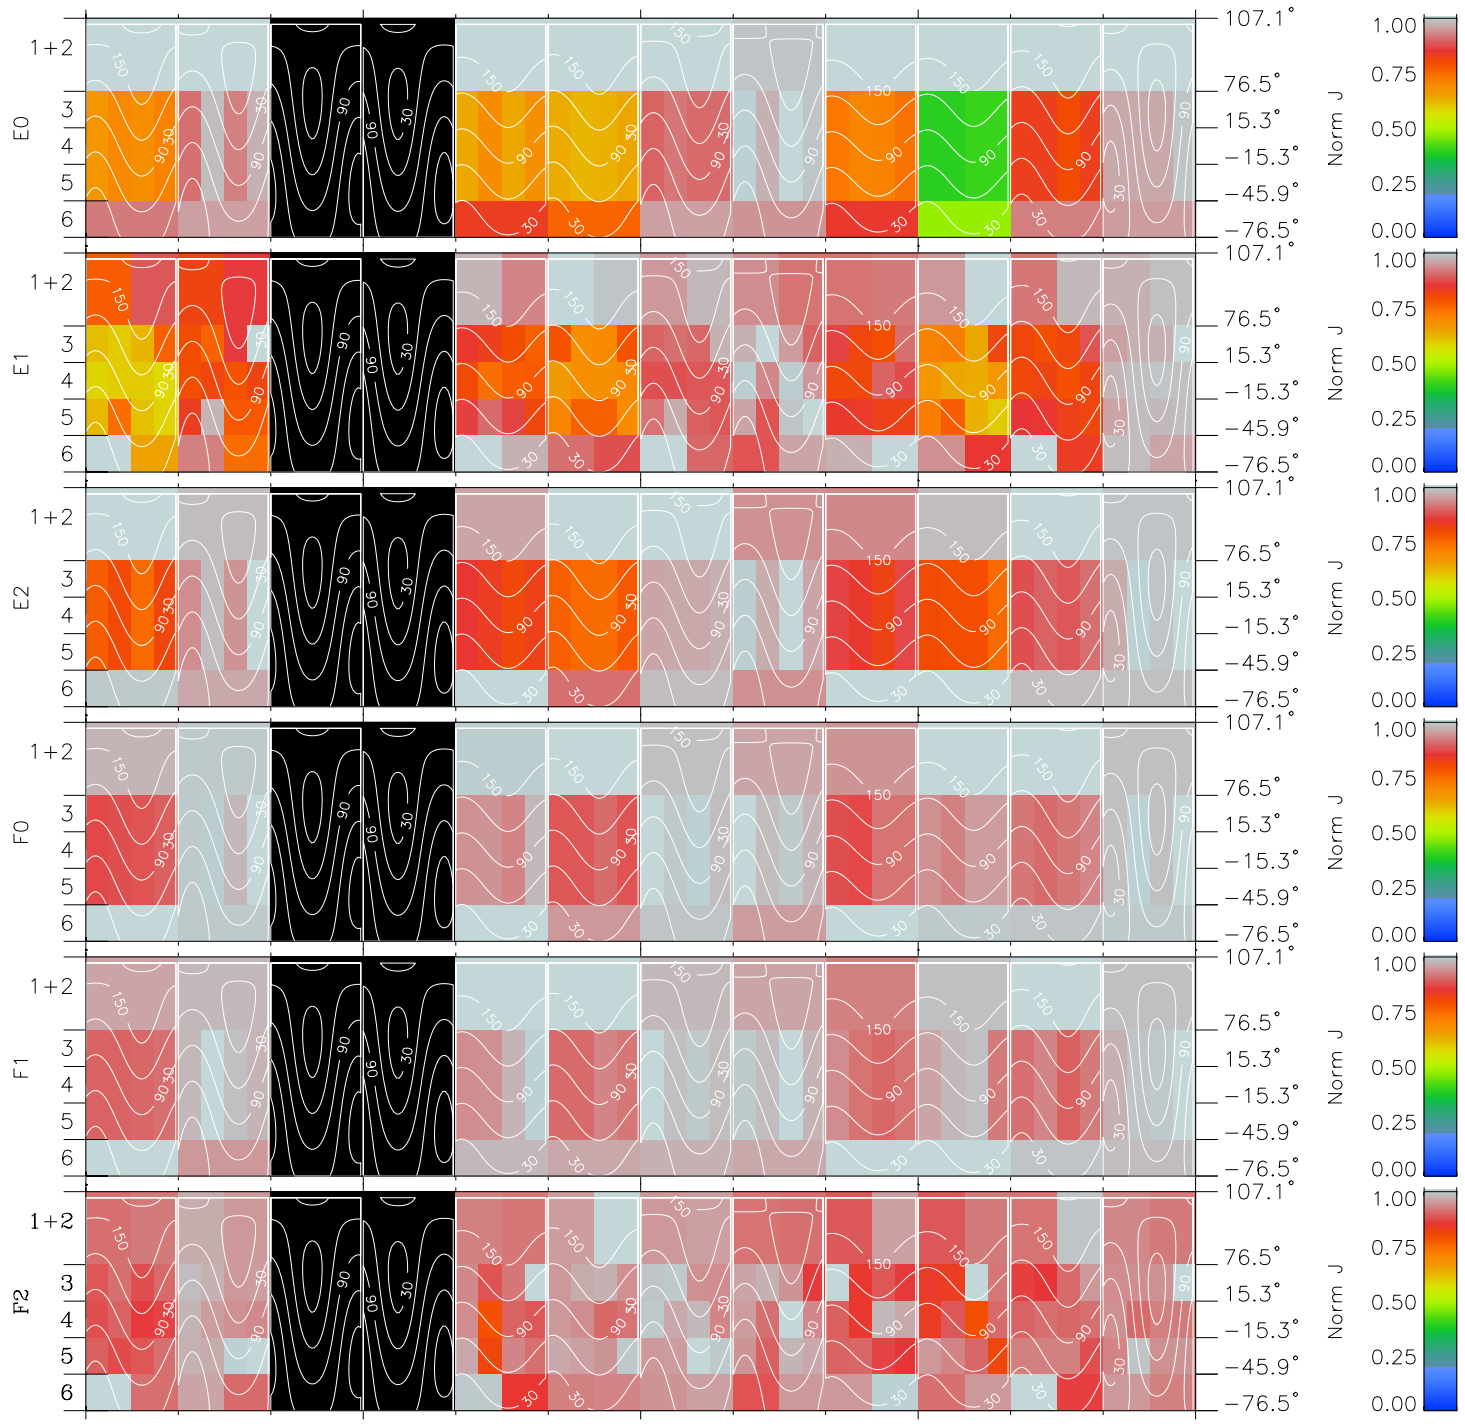

# Galileo EPD Real Time All-Sky Anisotropies 97154

Software Version: RTSKY\_NORM V 1.20  
 Data Production: 06-03-00  
 Plot Production: Sat Sep 15 09:33:16 2001  
 Color File: wondr3  
 Geofactor File: 1.1

00:00:00 1997-154	154-06	154-12	154-18	00:00:00 1997-155	
+	+	+	+	+	
-93.72	-93.51	-93.30	-93.06	-92.82	X JSE(R <sub>j</sub> )
-35.45	-35.89	-36.32	-36.75	-37.18	Y JSE(R <sub>j</sub> )
0.65	0.67	0.70	0.73	0.76	Z JSE(R <sub>j</sub> )

- ◇ = Jupiter look direction
- = Corotation look direction