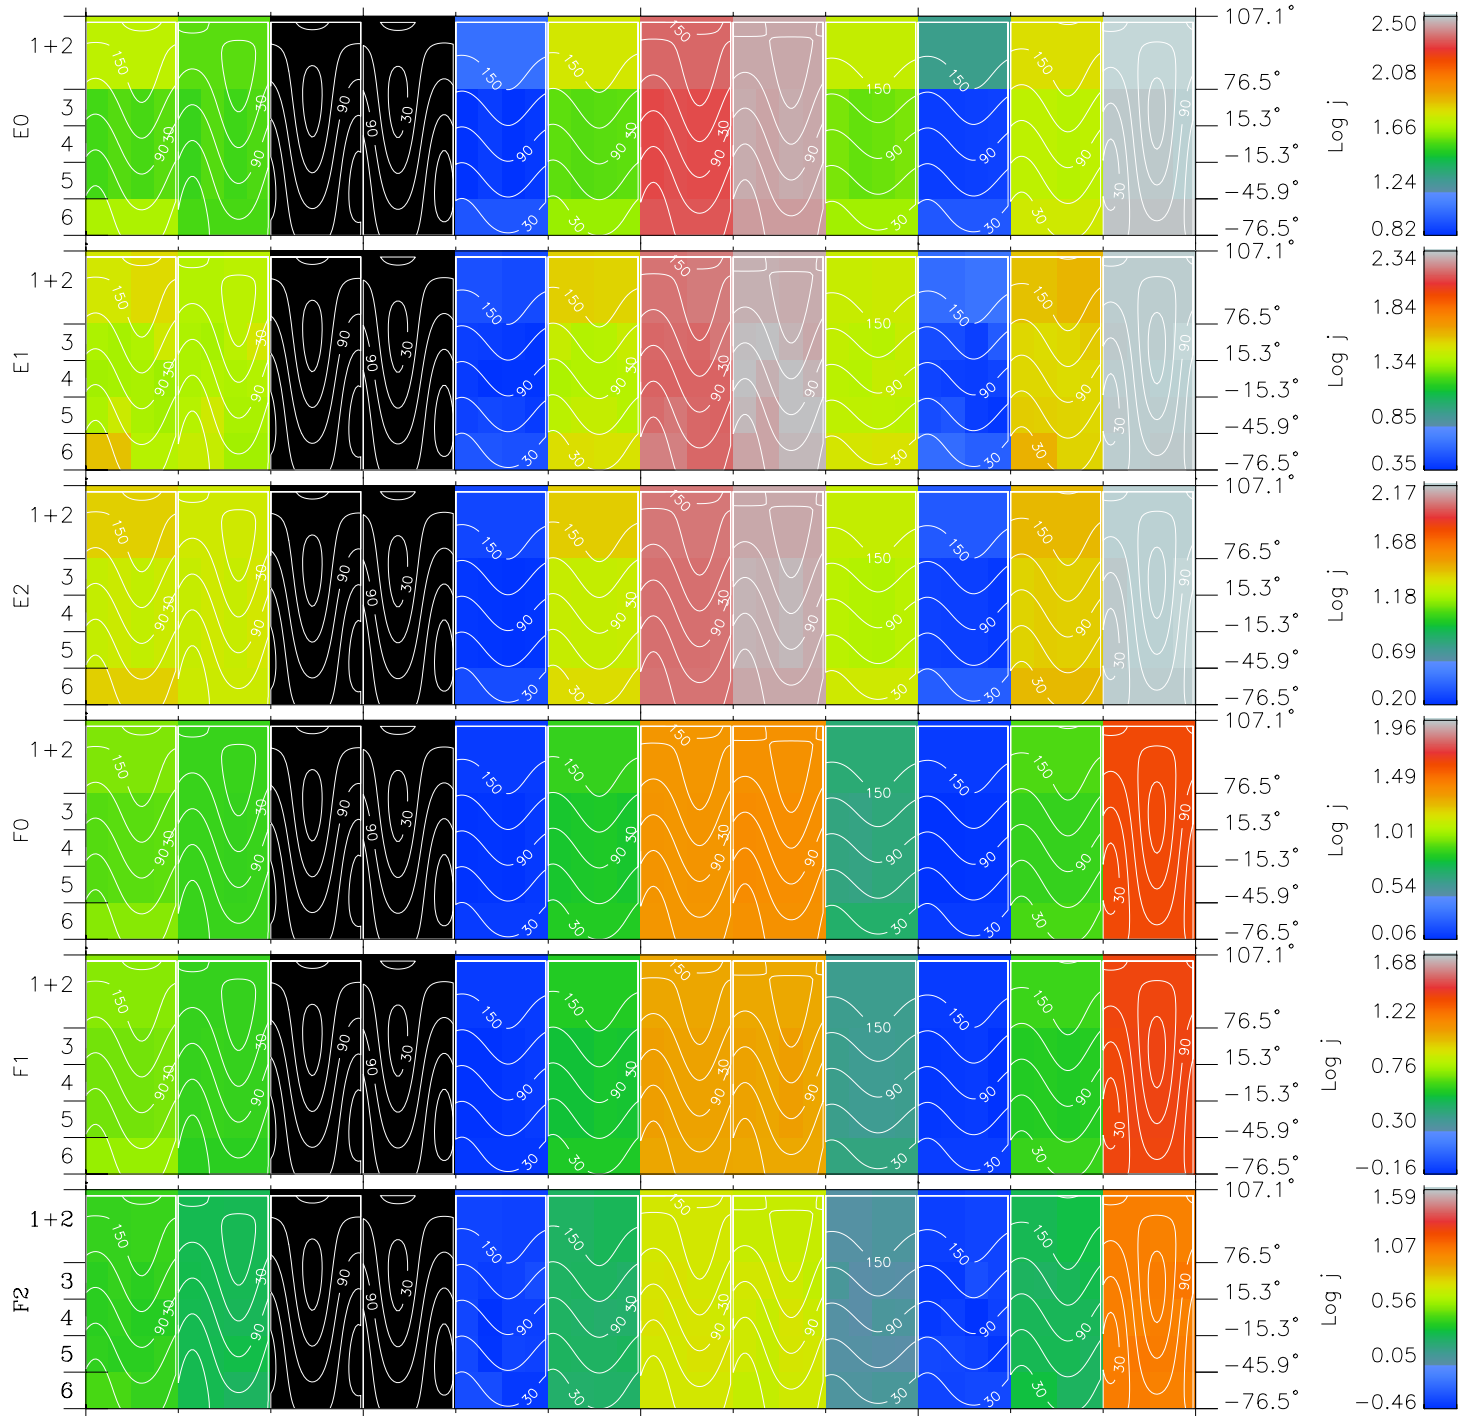

Galileo EPD Real Time All-Sky Anisotropies 97154

Software Version: RTSKY_FLUX V 1.20
 Data Production: 06-03-00
 Plot Production: Sat Sep 15 09:33:01 2001
 Color File: wondr3
 Geofactor File: 1.1

00:00:00
1997-154

154-06

154-12

154-18

00:00:00
1997-155

+
-93.72
-35.45
0.65

+
-93.51
-35.89
0.67

+
-93.30
-36.32
0.70

+
-93.06
-36.75
0.73

+
-92.82
-37.18
0.76

X JSE(R_j)
Y JSE(R_j)
Z JSE(R_j)

◇ = Jupiter look direction
 □ = Corotation look direction