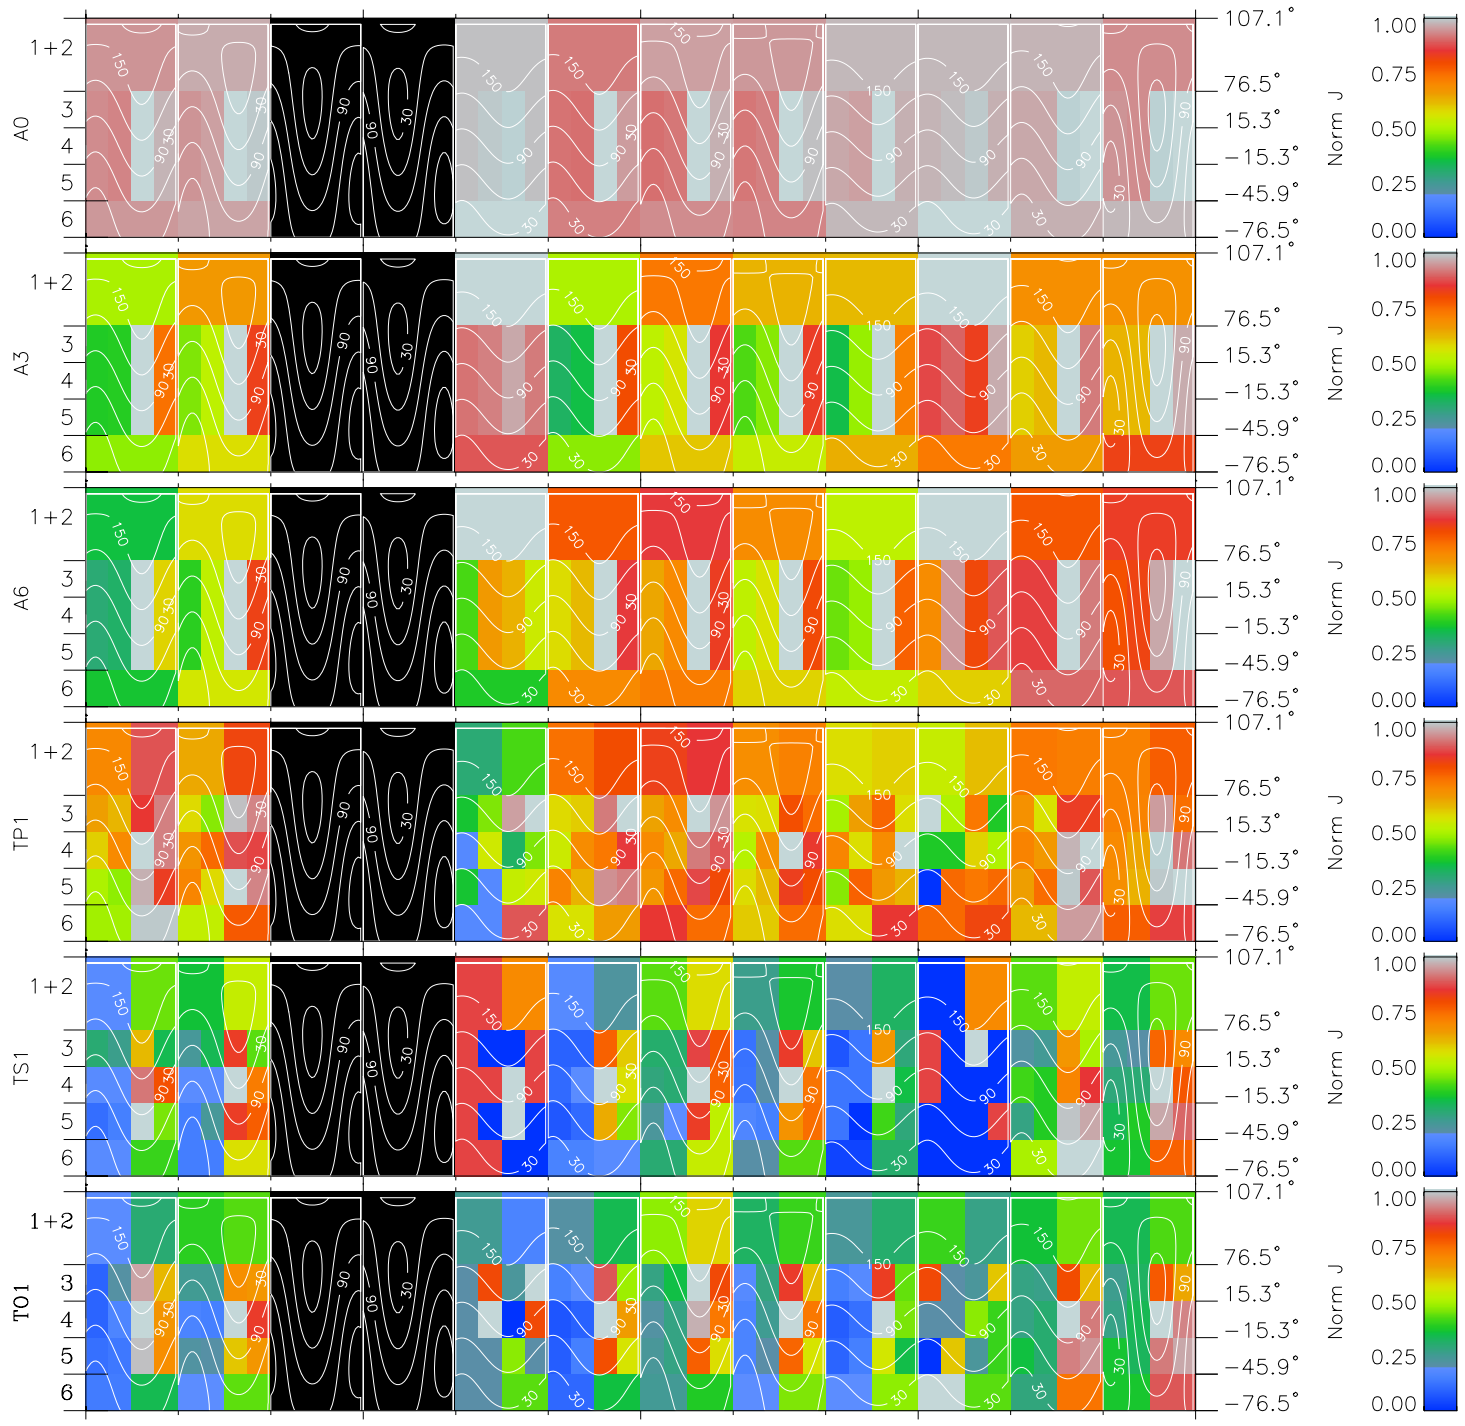

Galileo EPD Real Time All-Sky Anisotropies 97154

Software Version: RTSKY_NORM V 1.20
 Data Production: 06-03-00
 Plot Production: Sat Sep 15 09:33:09 2001
 Color File: wondr3
 Geofactor File: 1.1

00:00:00 1997-154	154-06	154-12	154-18	00:00:00 1997-155	
+	+	+	+	+	
-93.72	-93.51	-93.30	-93.06	-92.82	X JSE(R _j)
-35.45	-35.89	-36.32	-36.75	-37.18	Y JSE(R _j)
0.65	0.67	0.70	0.73	0.76	Z JSE(R _j)

- ◇ = Jupiter look direction
- = Corotation look direction