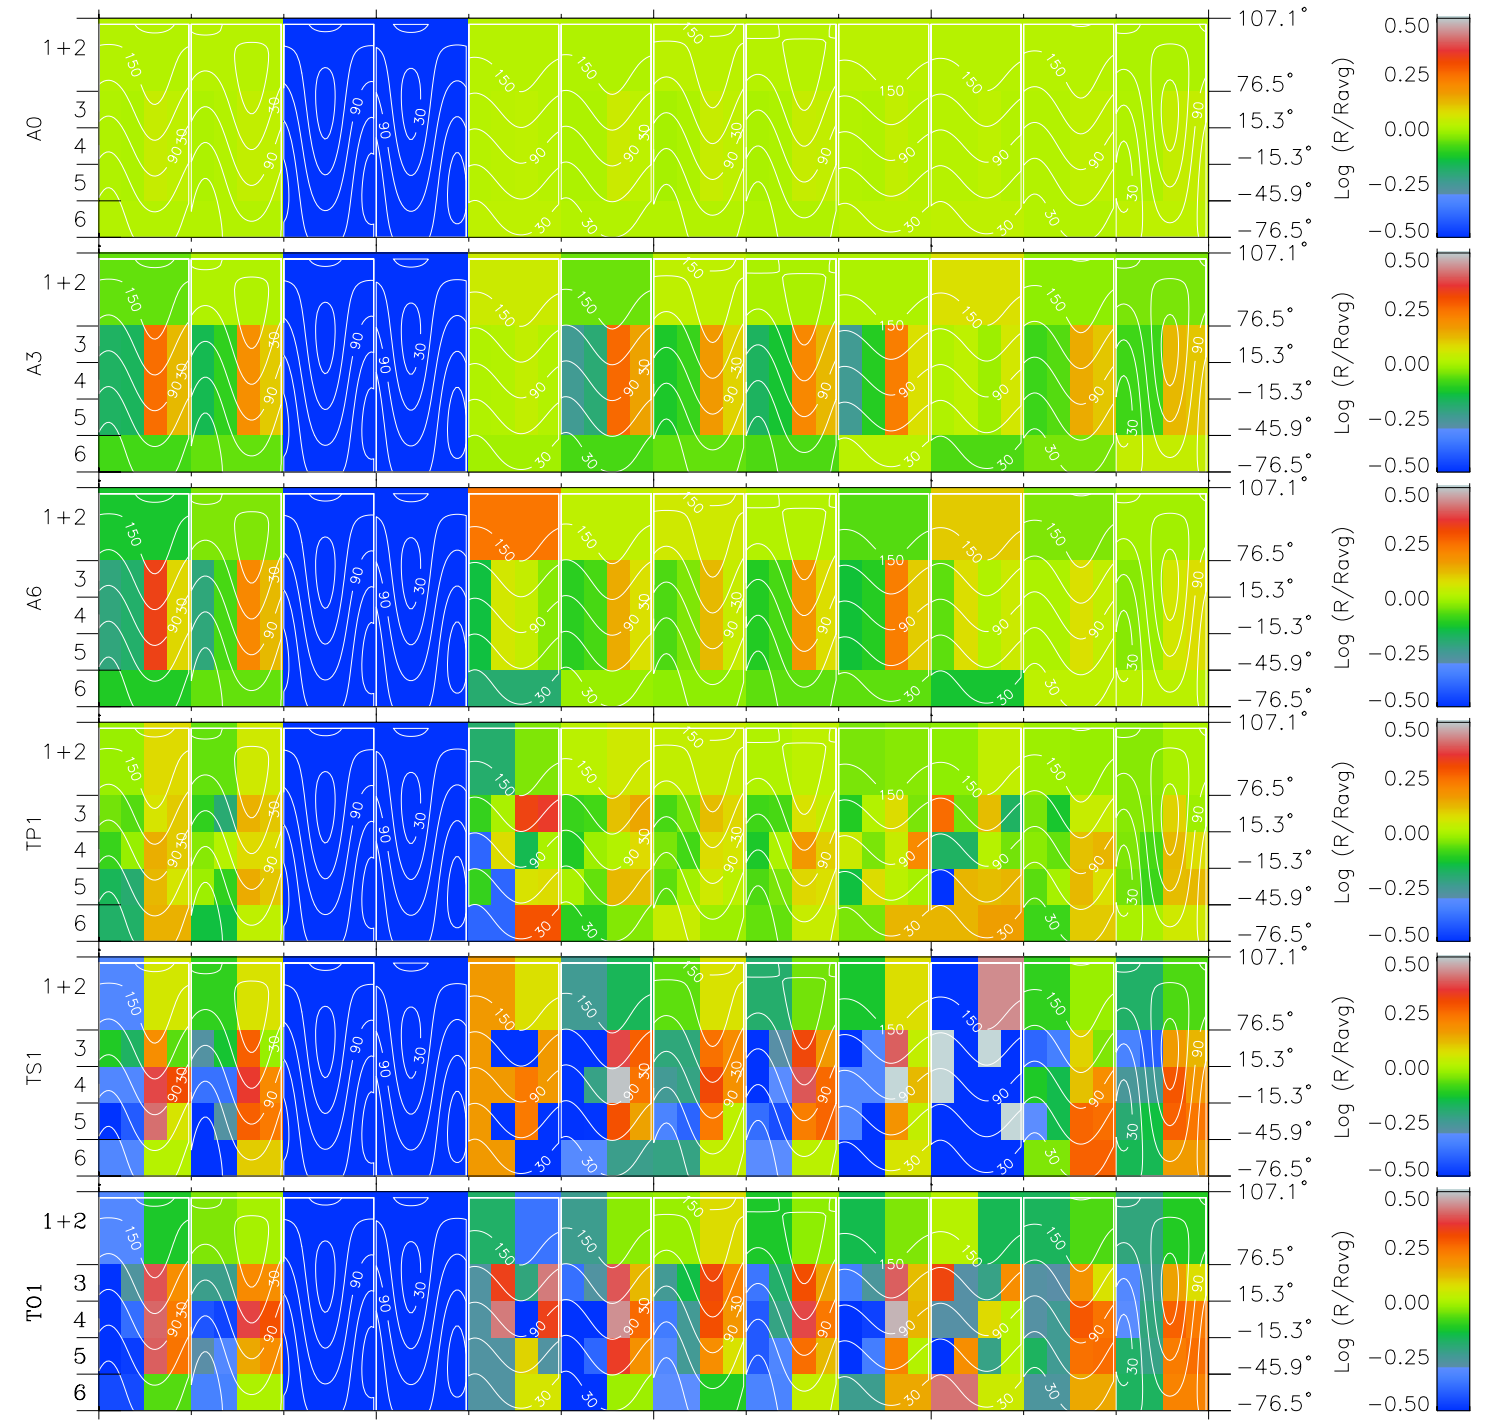

Galileo EPD Real Time All-Sky Anisotropies 97154

Software Version: RTSKY_MEAN V 1.20
 Data Production: 06-03-00
 Plot Production: Sat Sep 15 09:32:39 2001
 Color File: wondr3
 Geofactor File: 1.1

00:00:00 1997-154	154-06	154-12	154-18	00:00:00 1997-155	
+	+	+	+	+	
-93.72	-93.51	-93.30	-93.06	-92.82	X JSE(R _j)
-35.45	-35.89	-36.32	-36.75	-37.18	Y JSE(R _j)
0.65	0.67	0.70	0.73	0.76	Z JSE(R _j)

- ◇ = Jupiter look direction
- = Corotation look direction