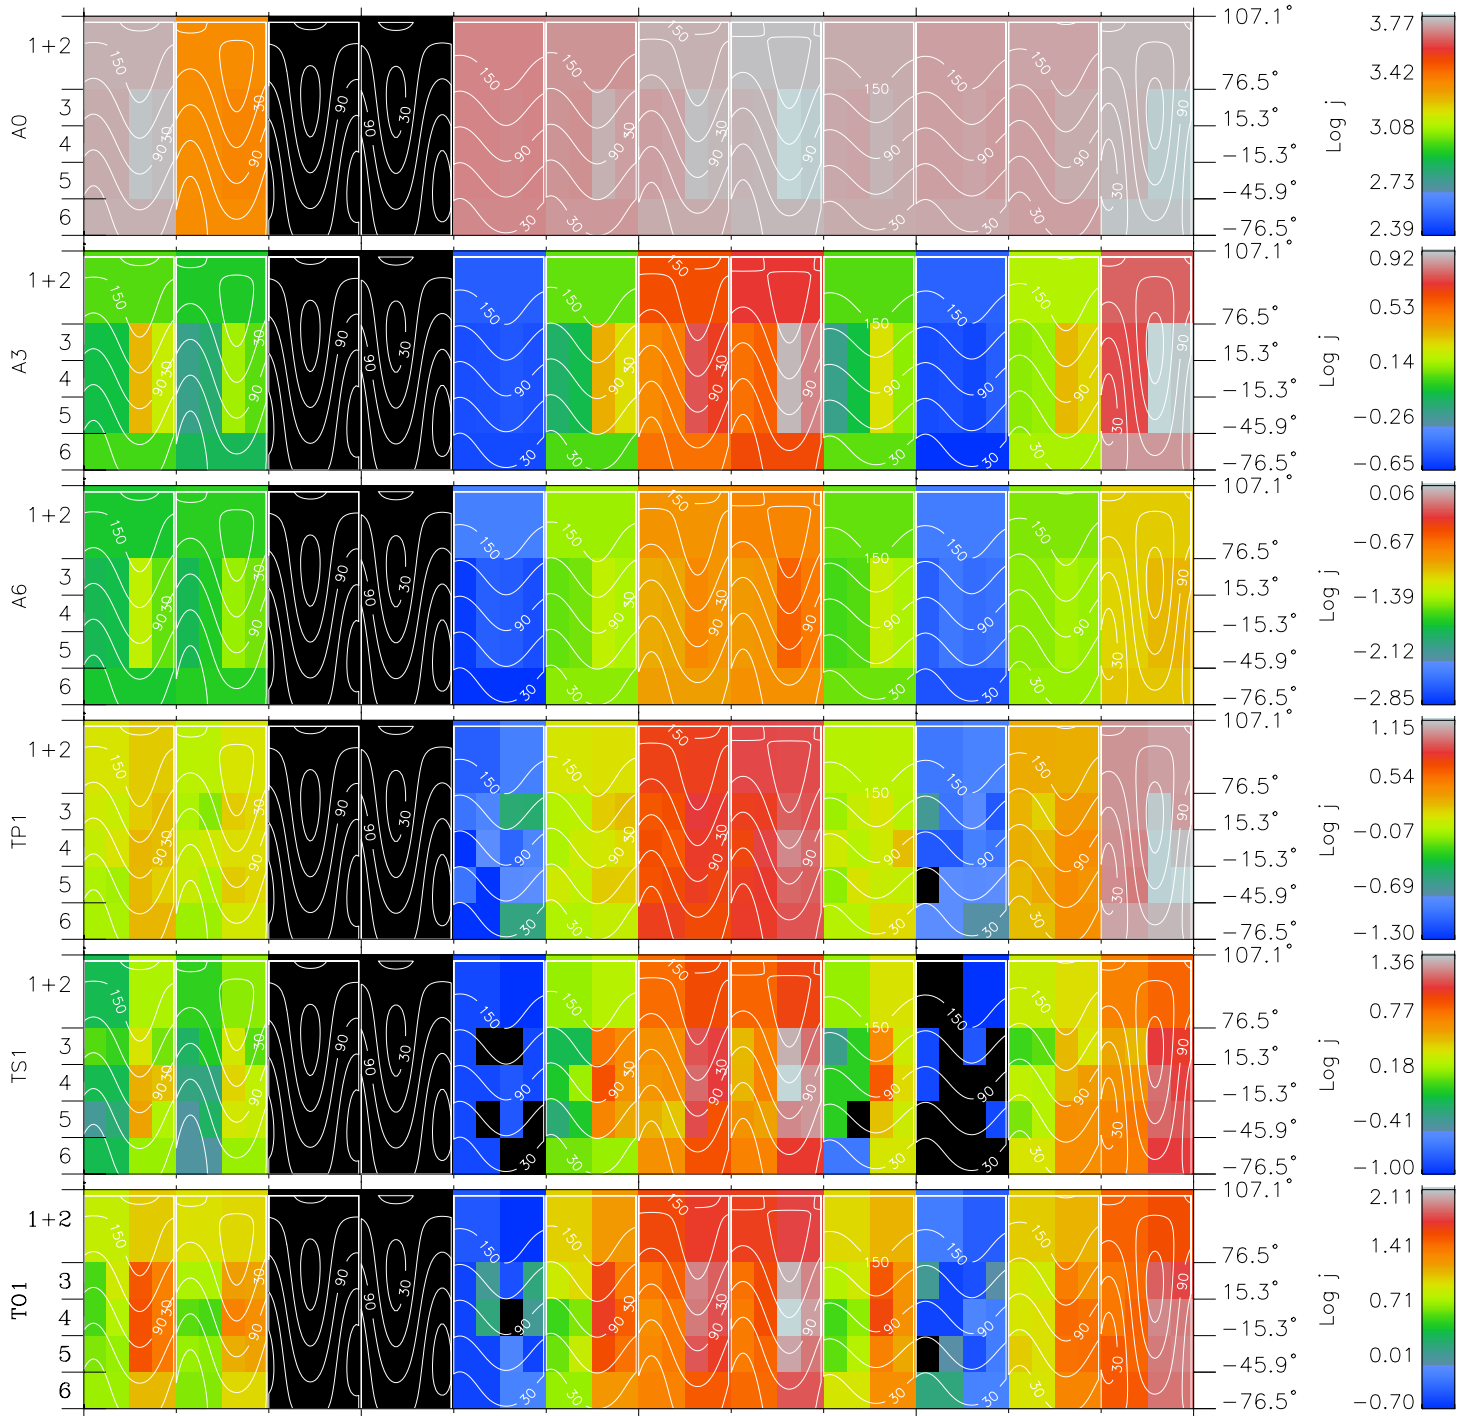

Galileo EPD Real Time All-Sky Anisotropies 97154

Software Version: RTSKY_FLUX V 1.20
 Data Production: 06-03-00
 Plot Production: Sat Sep 15 09:32:53 2001
 Color File: wondr3
 Geofactor File: 1.1

00:00:00
1997-154

154-06

154-12

154-18

00:00:00
1997-155

+
-93.72
-35.45
0.65

+
-93.51
-35.89
0.67

+
-93.30
-36.32
0.70

+
-93.06
-36.75
0.73

+
-92.82
-37.18
0.76

X JSE(R_j)
Y JSE(R_j)
Z JSE(R_j)

- ◇ = Jupiter look direction
- = Corotation look direction