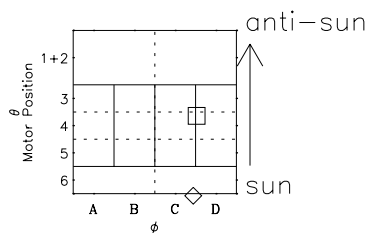

Galileo EPD Real-Time Omni 97154

Software Version: RTLINE_OMNI V 1.20
Data Production: 06-03-00
Plot Production: Sat Sep 15 09:34:36 2001

◇ = Jupiter look direction
□ = Corotation look direction