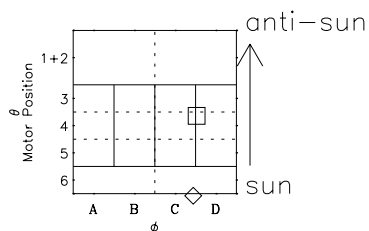

Galileo EPD Real-Time Omni 97154

Software Version: RTLINE_OMNI V 1.20
Data Production: 06-03-00
Plot Production: Sat Sep 15 09:34:35 2001

◇ = Jupiter look direction
□ = Corotation look direction