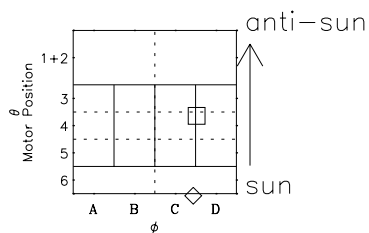

Galileo EPD Real-Time Omni 97154

Software Version: RTLINE_OMNI V 1.20
Data Production: 06-03-00
Plot Production: Sat Sep 15 09:34:35 2001

- ◇ = Jupiter look direction
- = Corotation look direction