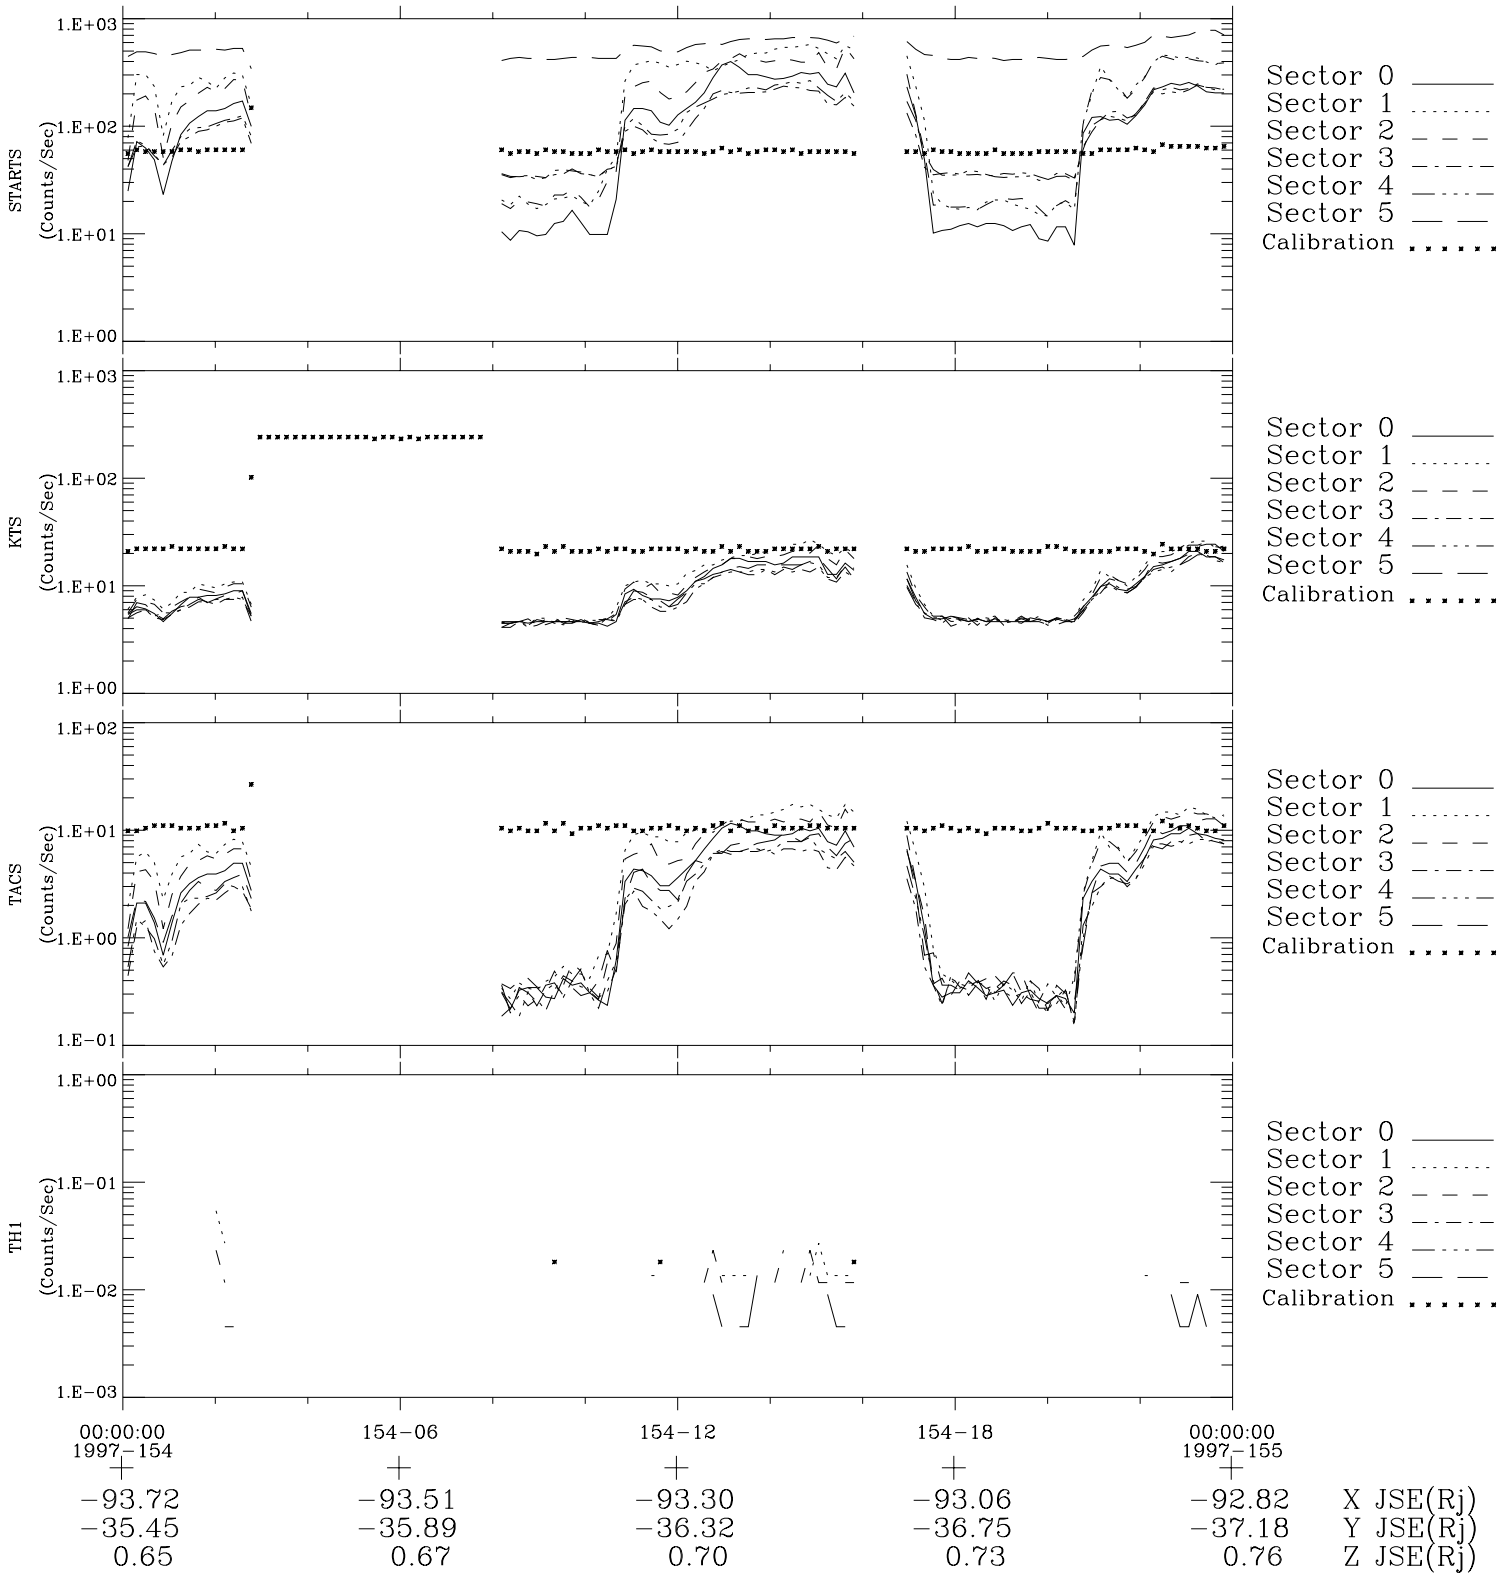

Galileo EPD Real-Time Six-Sector 97154

Software Version: RTLINE_R6 V 1.20
Data Production: 06-03-00
Plot Production: Sat Sep 15 09:34:44 2001

◇ = Jupiter look direction
□ = Corotation look direction