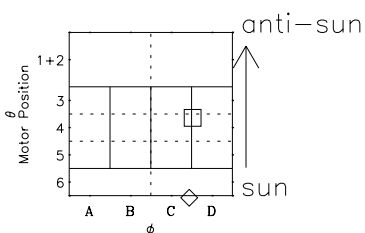

Galileo EPD Real-Time Six-Sector 97154

Software Version: RTLINE_R6 V 1.20
Data Production: 06-03-00
Plot Production: Sat Sep 15 09:34:44 2001

◇ = Jupiter look direction
□ = Corotation look direction