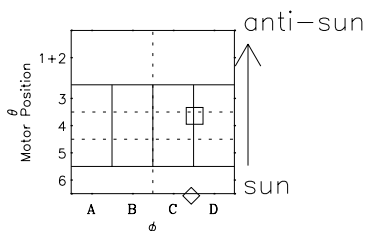

Galileo EPD Real-Time Six-Sector 97154

Software Version: RTLINE_R6 V 1.20
Data Production: 06-03-00
Plot Production: Sat Sep 15 09:34:44 2001

◇ = Jupiter look direction
□ = Corotation look direction