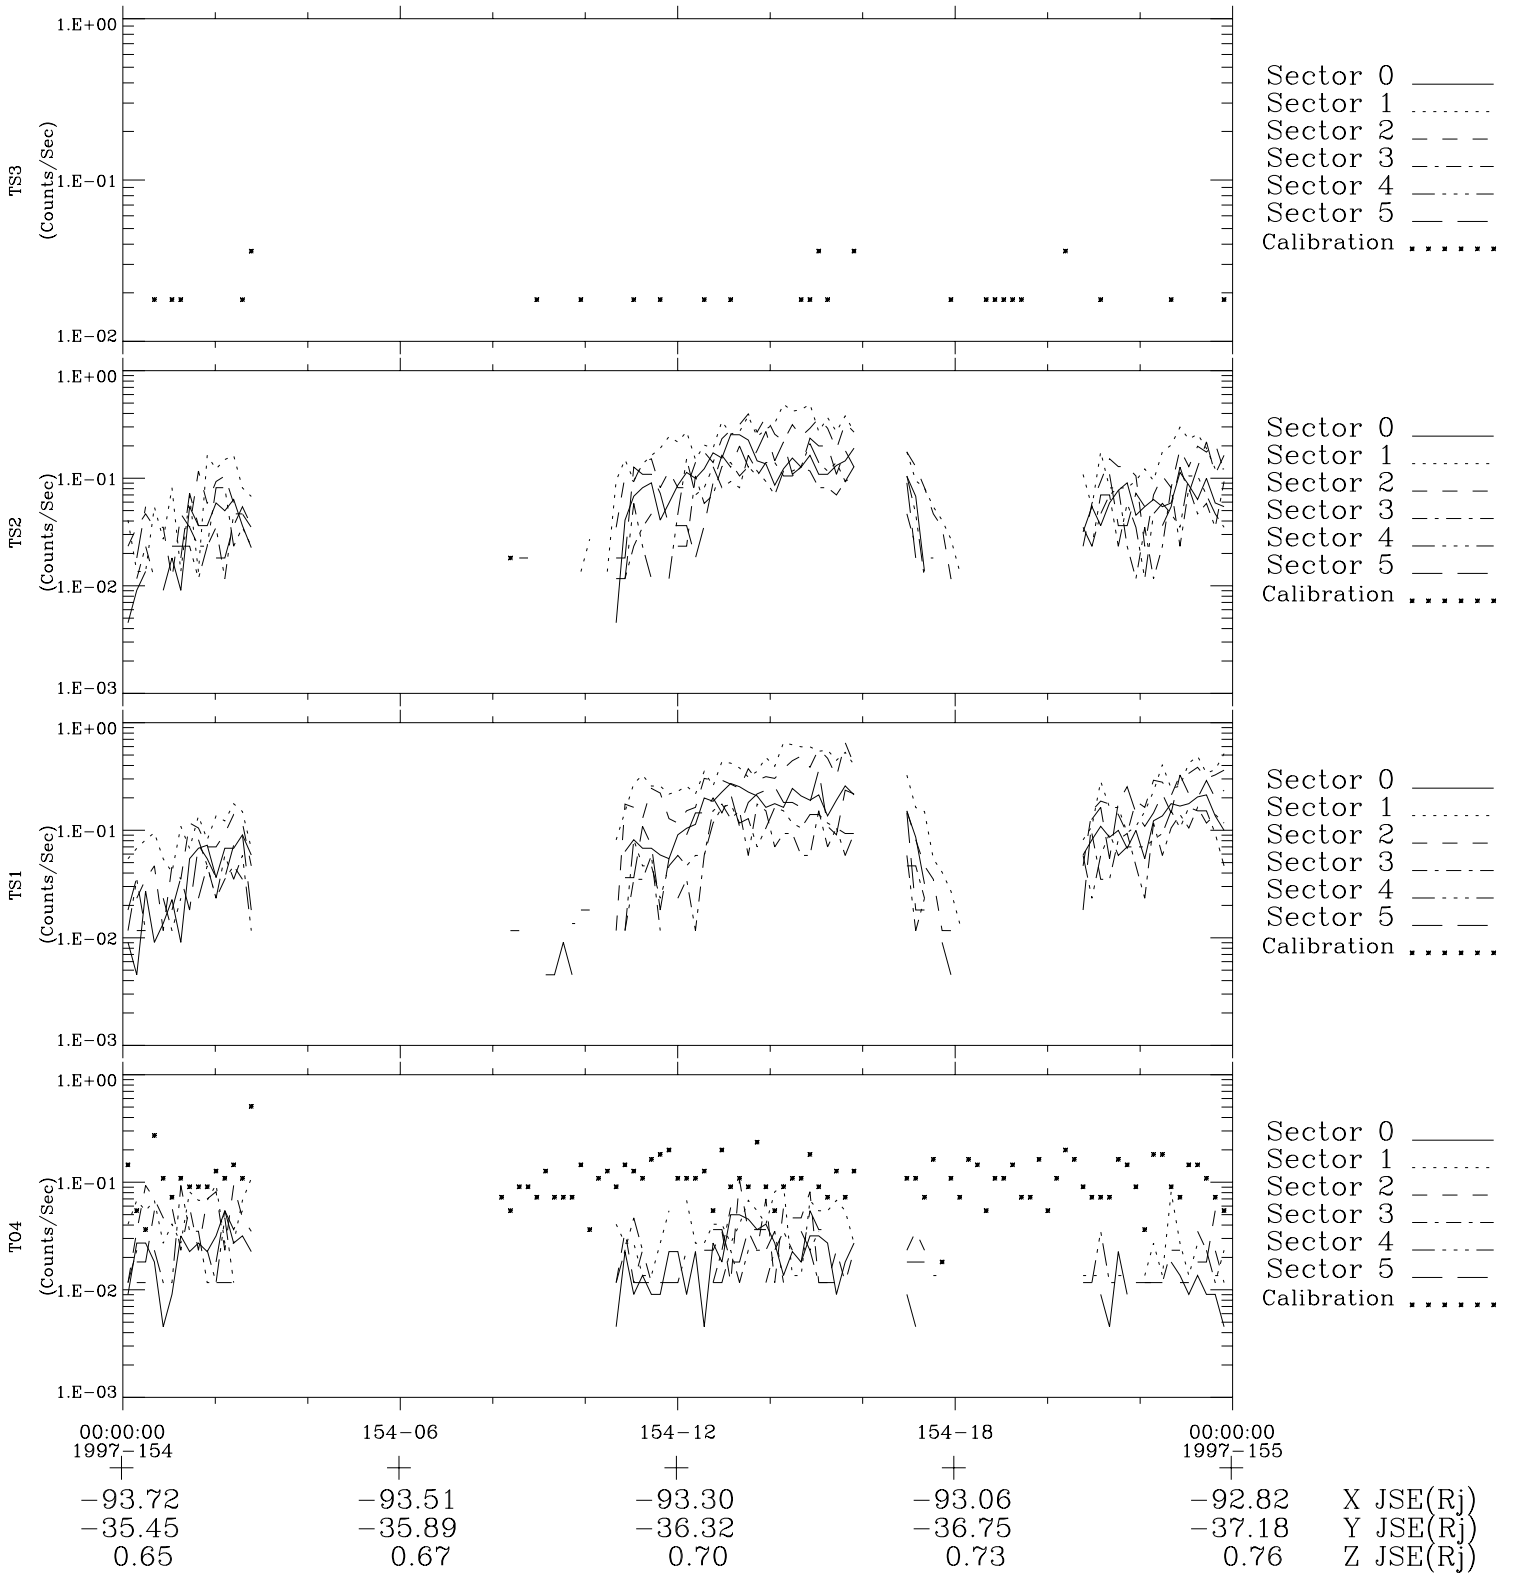

Galileo EPD Real-Time Six-Sector 97154

Software Version: RTLINE_R6 V 1.20
Data Production: 06-03-00
Plot Production: Sat Sep 15 09:34:44 2001

◇ = Jupiter look direction
□ = Corotation look direction