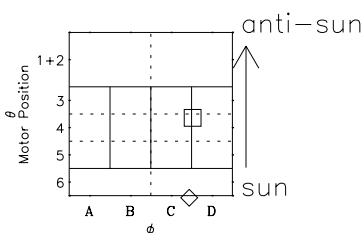

# Galileo EPD Real-Time Six-Sector 97154

Software Version: RTLINE\_R6 V 1.20  
Data Production: 06-03-00  
Plot Production: Sat Sep 15 09:34:43 2001

◇ = Jupiter look direction  
□ = Corotation look direction