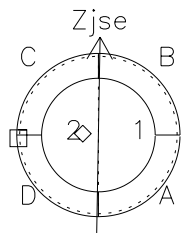

# Galileo EPD Real-Time Six-Sector 97154

Software Version: RTLINE\_R6 V 1.20  
Data Production: 06-03-00  
Plot Production: Sat Sep 15 09:34:43 2001

◇ = Jupiter look direction  
□ = Corotation look direction