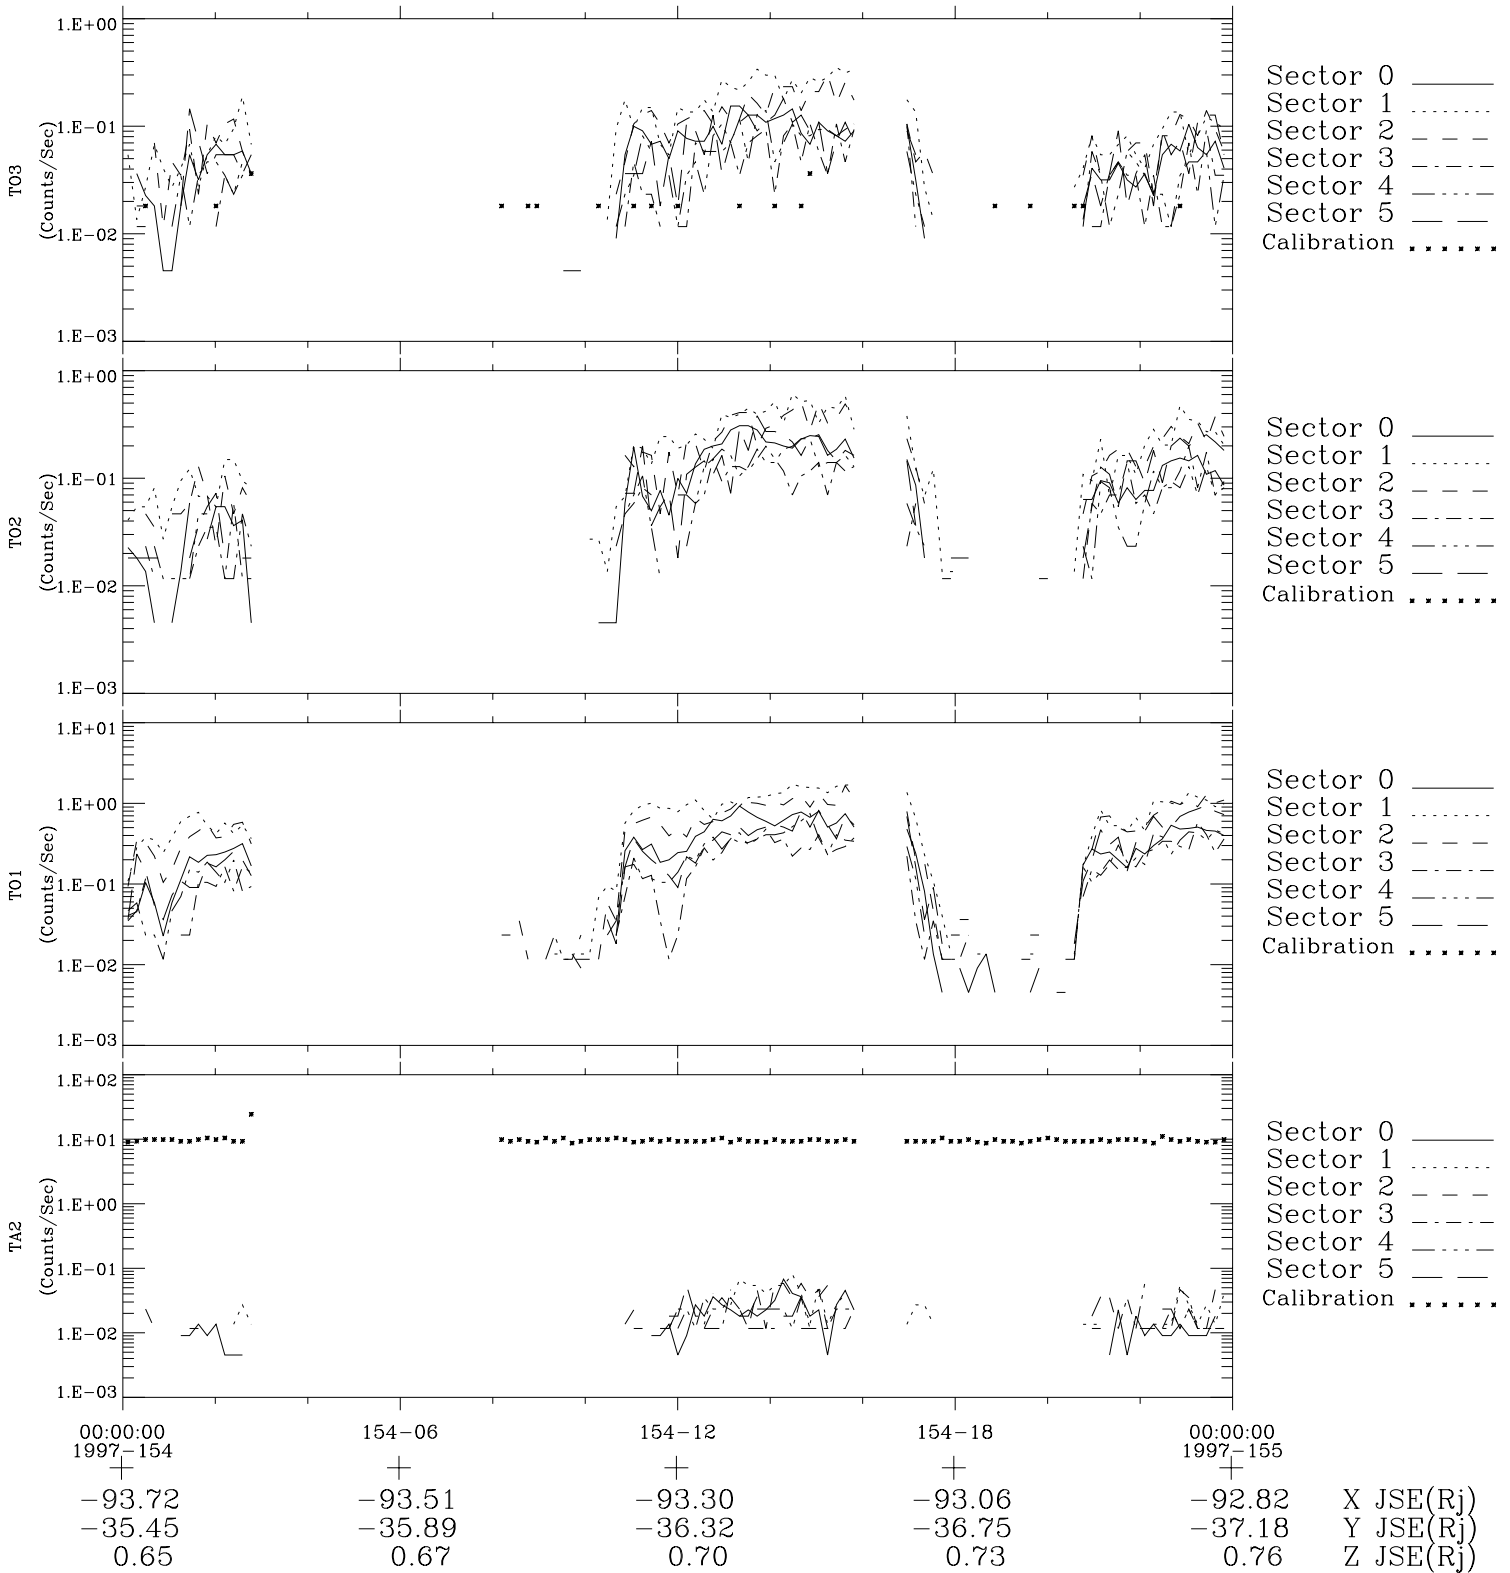

# Galileo EPD Real-Time Six-Sector 97154

Software Version: RTLINE\_R6 V 1.20  
Data Production: 06-03-00  
Plot Production: Sat Sep 15 09:34:43 2001

◇ = Jupiter look direction  
□ = Corotation look direction