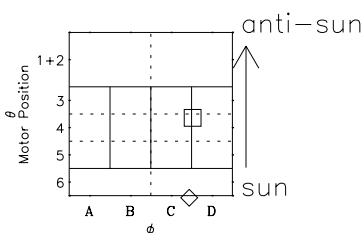

Galileo EPD Real-Time Six-Sector 97154

Software Version: RTLINE_R6 V 1.20
Data Production: 06-03-00
Plot Production: Sat Sep 15 09:34:43 2001

◇ = Jupiter look direction
□ = Corotation look direction