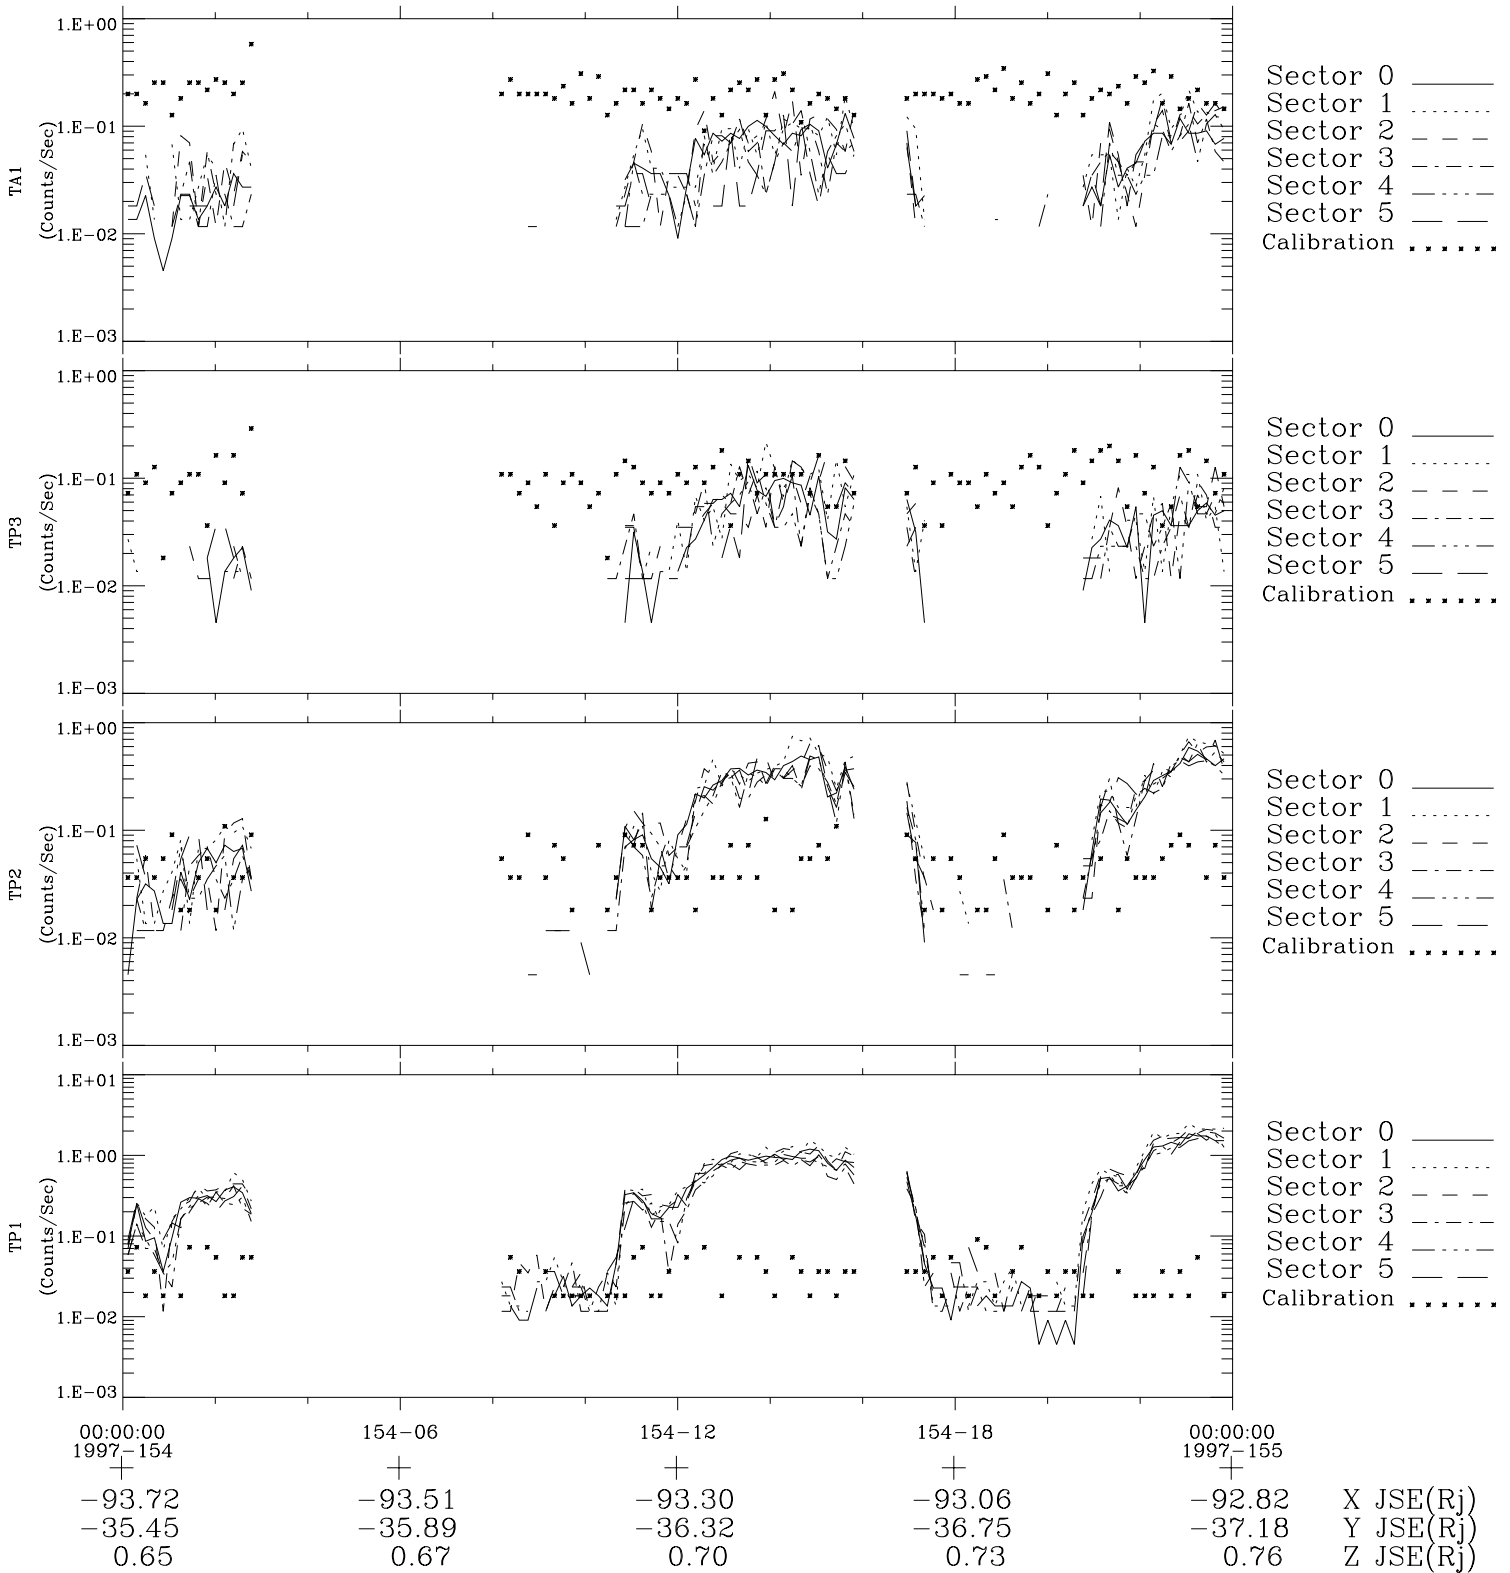

Galileo EPD Real-Time Six-Sector 97154

Software Version: RTLINE_R6 V 1.20
Data Production: 06-03-00
Plot Production: Sat Sep 15 09:34:43 2001

◇ = Jupiter look direction
□ = Corotation look direction