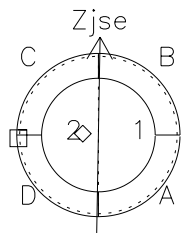

Galileo EPD Real-Time Six-Sector 97154

Software Version: RTLINE_R6 V 1.20
Data Production: 06-03-00
Plot Production: Sat Sep 15 09:34:43 2001

◇ = Jupiter look direction
□ = Corotation look direction