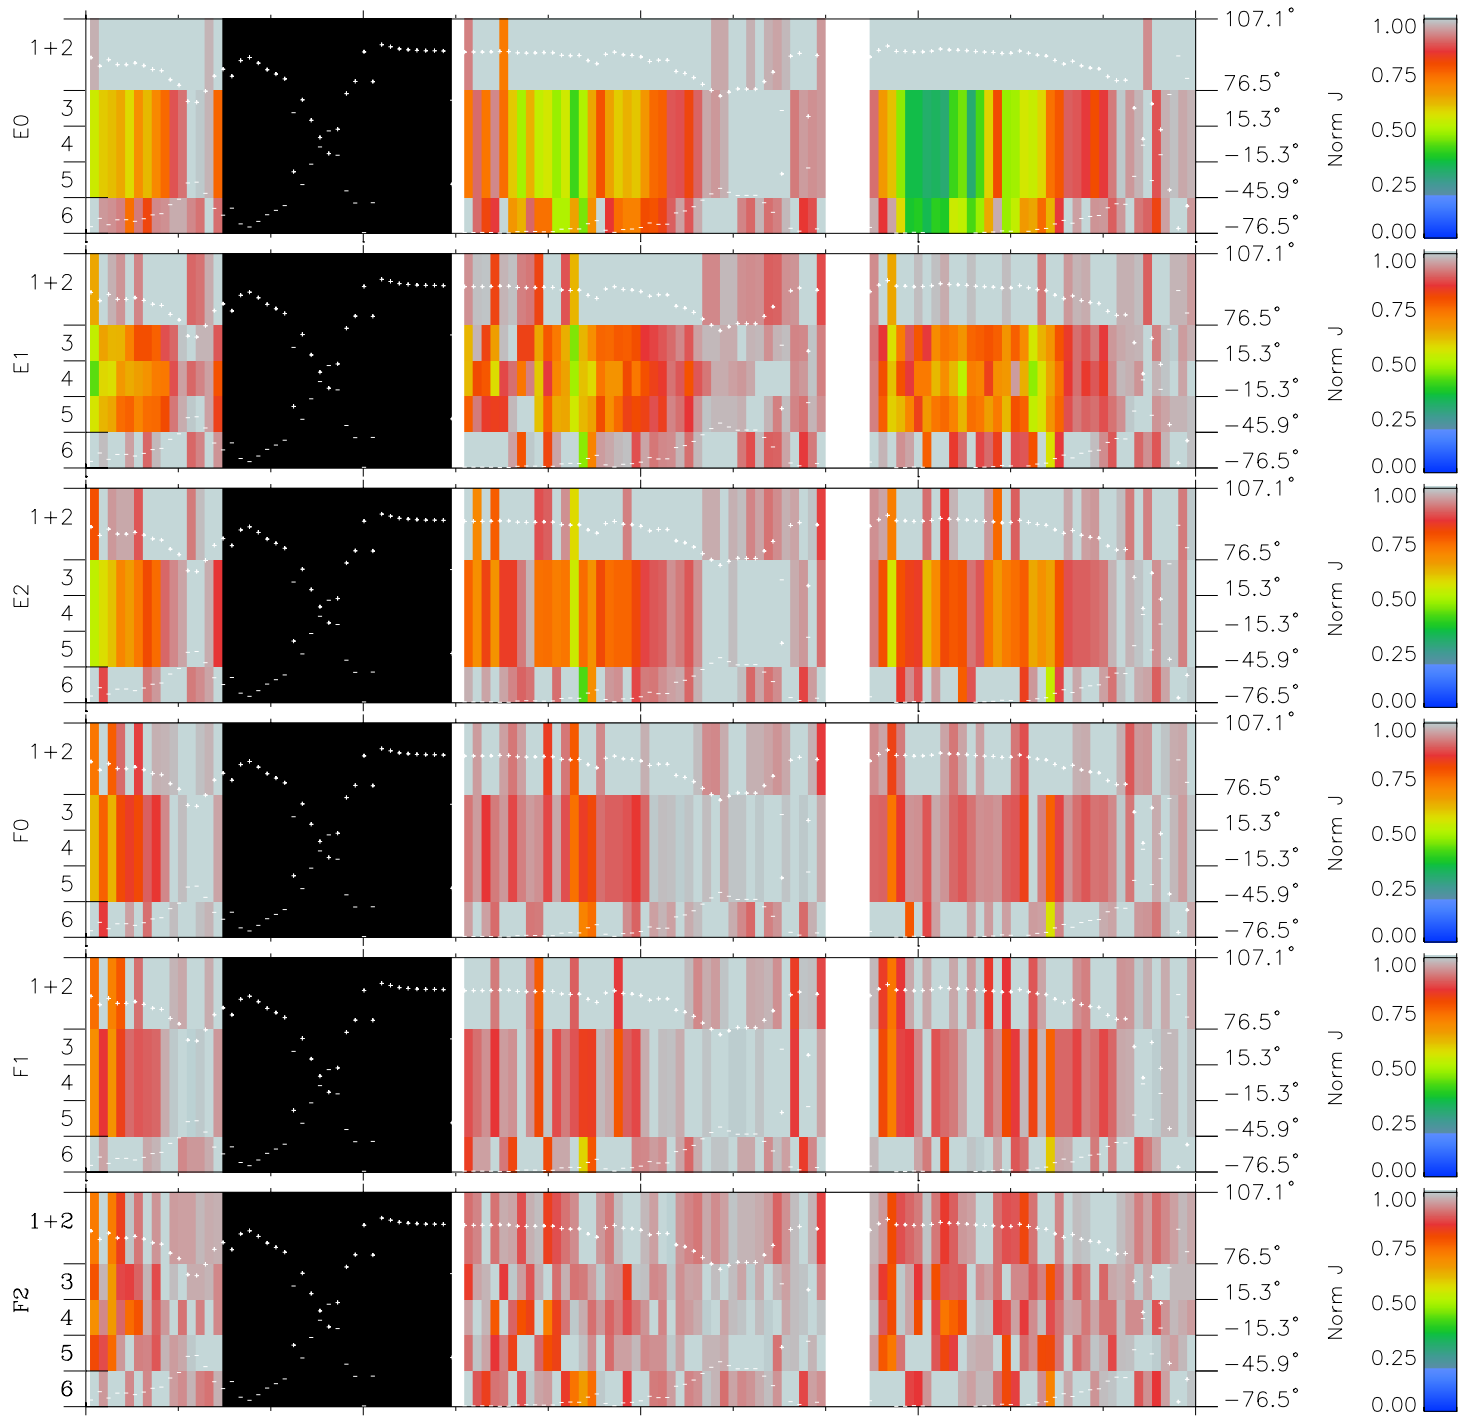

Galileo EPD Real Elevation Anisotropies 97154

Software Version: RTELEV_NORM V 1.20
 Data Production: 06-03-00
 Plot Production: Sat Sep 15 09:33:53 2001
 Color File: wondr3
 Geofactor File: 1.1

00:00:00 1997-154	154-06	154-12	154-18	00:00:00 1997-155	X JSE(R_j)	Y JSE(R_j)	Z JSE(R_j)
+	+	+	+	+			
-93.72	-93.51	-93.30	-93.06	-92.82			
-35.45	-35.89	-36.32	-36.75	-37.18			
0.65	0.67	0.70	0.73	0.76			

◇ = Jupiter look direction
 □ = Corotation look direction