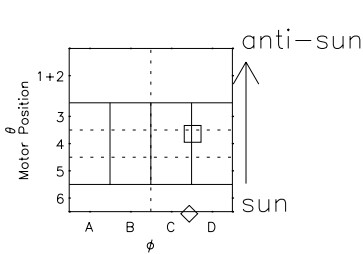

Galileo EPD Real Elevation Anisotropies 97154

Software Version: RTELEV_NORM V 1.20
 Data Production: 06-03-00
 Plot Production: Sat Sep 15 09:33:53 2001
 Color File: wondr3
 Geofactor File: 1.1

00:00:00 1997-154	154-06	154-12	154-18	00:00:00 1997-155	X JSE(R_j)	Y JSE(R_j)	Z JSE(R_j)
+	+	+	+	+			
-93.72	-93.51	-93.30	-93.06	-92.82			
-35.45	-35.89	-36.32	-36.75	-37.18			
0.65	0.67	0.70	0.73	0.76			

◇ = Jupiter look direction
 □ = Corotation look direction