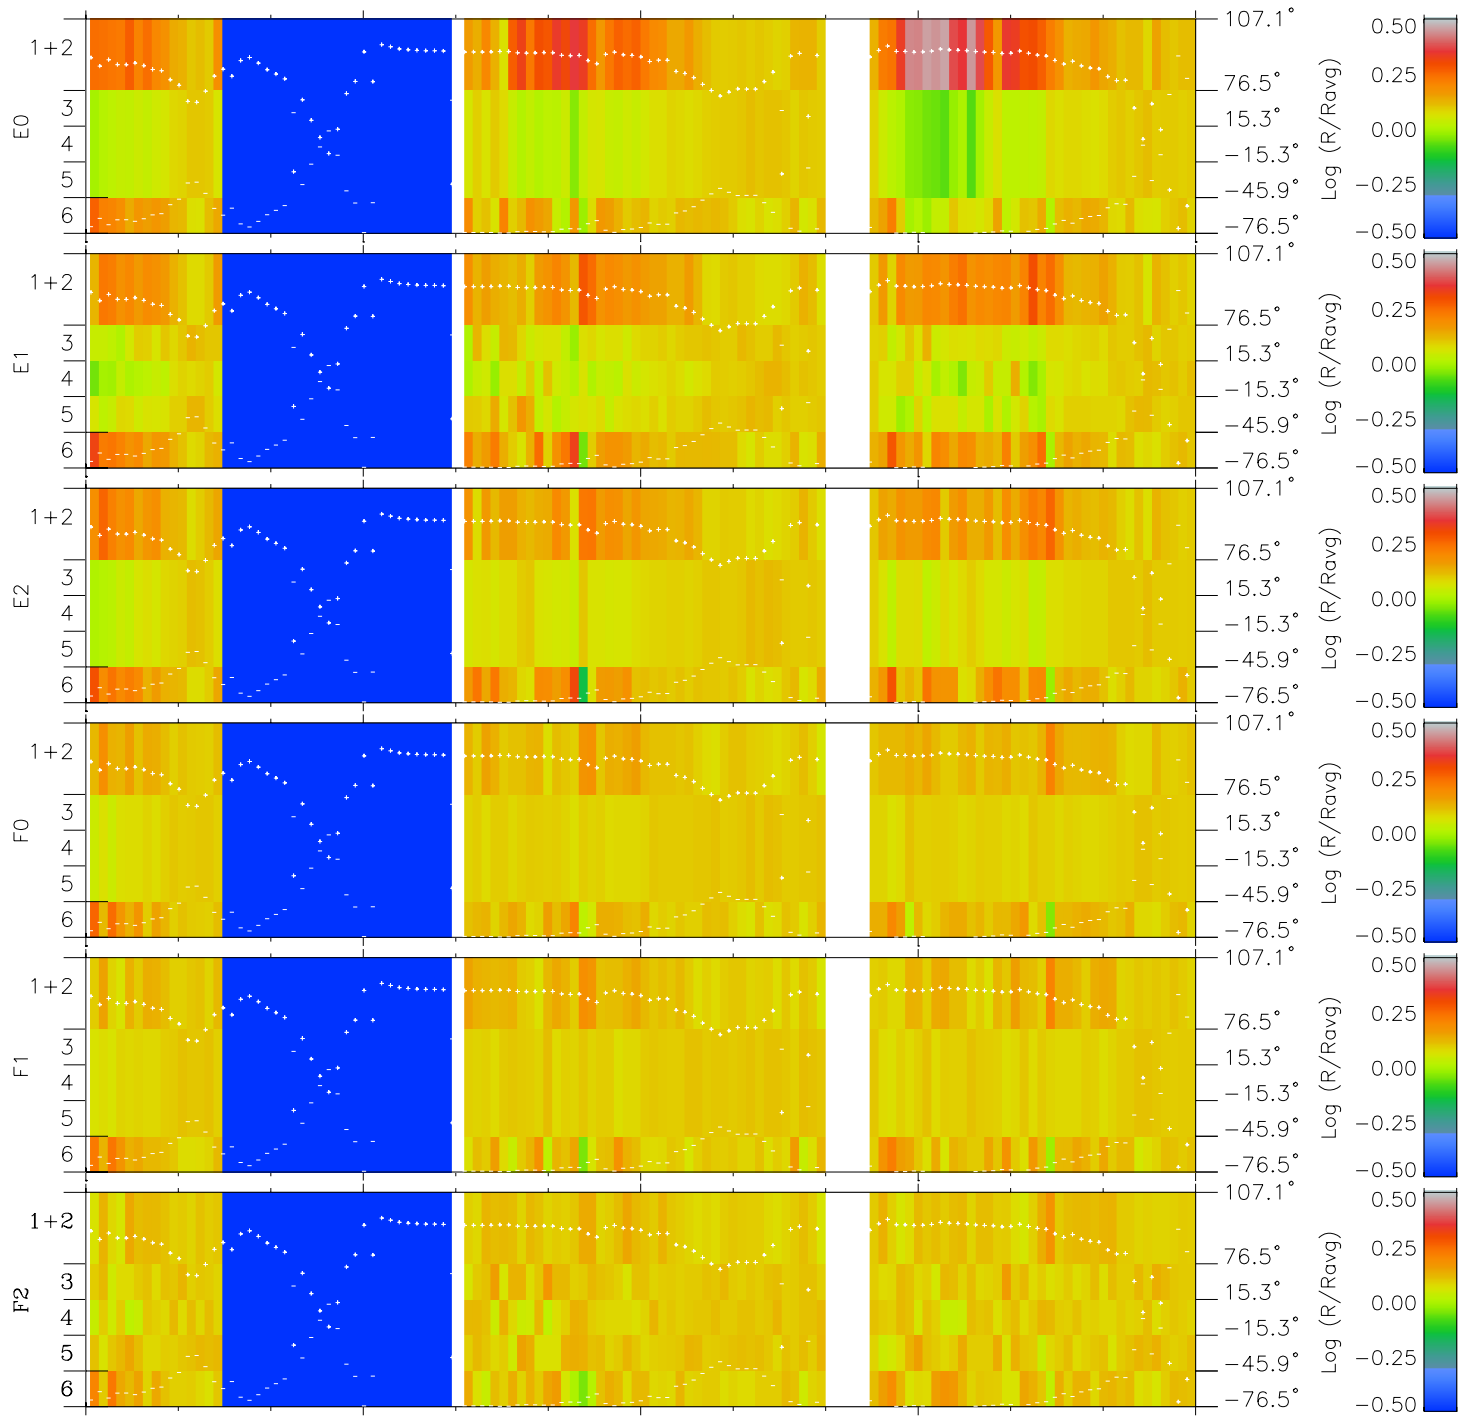

# Galileo EPD Real Elevation Anisotropies 97154

Software Version: RTELEV\_MEAN V 1.20  
 Data Production: 06-03-00  
 Plot Production: Sat Sep 15 09:33:29 2001  
 Color File: wondr3  
 Geofactor File: 1.1

00:00:00 1997-154	154-06	154-12	154-18	00:00:00 1997-155	
+	+	+	+	+	
-93.72	-93.51	-93.30	-93.06	-92.82	X JSE(R <sub>j</sub> )
-35.45	-35.89	-36.32	-36.75	-37.18	Y JSE(R <sub>j</sub> )
0.65	0.67	0.70	0.73	0.76	Z JSE(R <sub>j</sub> )

- ◇ = Jupiter look direction
- = Corotation look direction