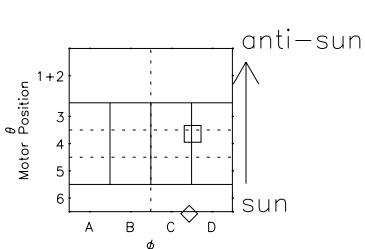

Galileo EPD Real Elevation Anisotropies 97154

Software Version: RTELEV_FLUX V 1.20
Data Production: 06-03-00
Plot Production: Sat Sep 15 09:33:40 2001
Color File: wondr3
Geofactor File: 1.1

00:00:00 1997-154	154-06	154-12	154-18	00:00:00 1997-155	
+	+	+	+	+	X JSE(R _j)
-93.72	-93.51	-93.30	-93.06	-92.82	Y JSE(R _j)
-35.45	-35.89	-36.32	-36.75	-37.18	Z JSE(R _j)
0.65	0.67	0.70	0.73	0.76	

- ◇ = Jupiter look direction
- = Corotation look direction