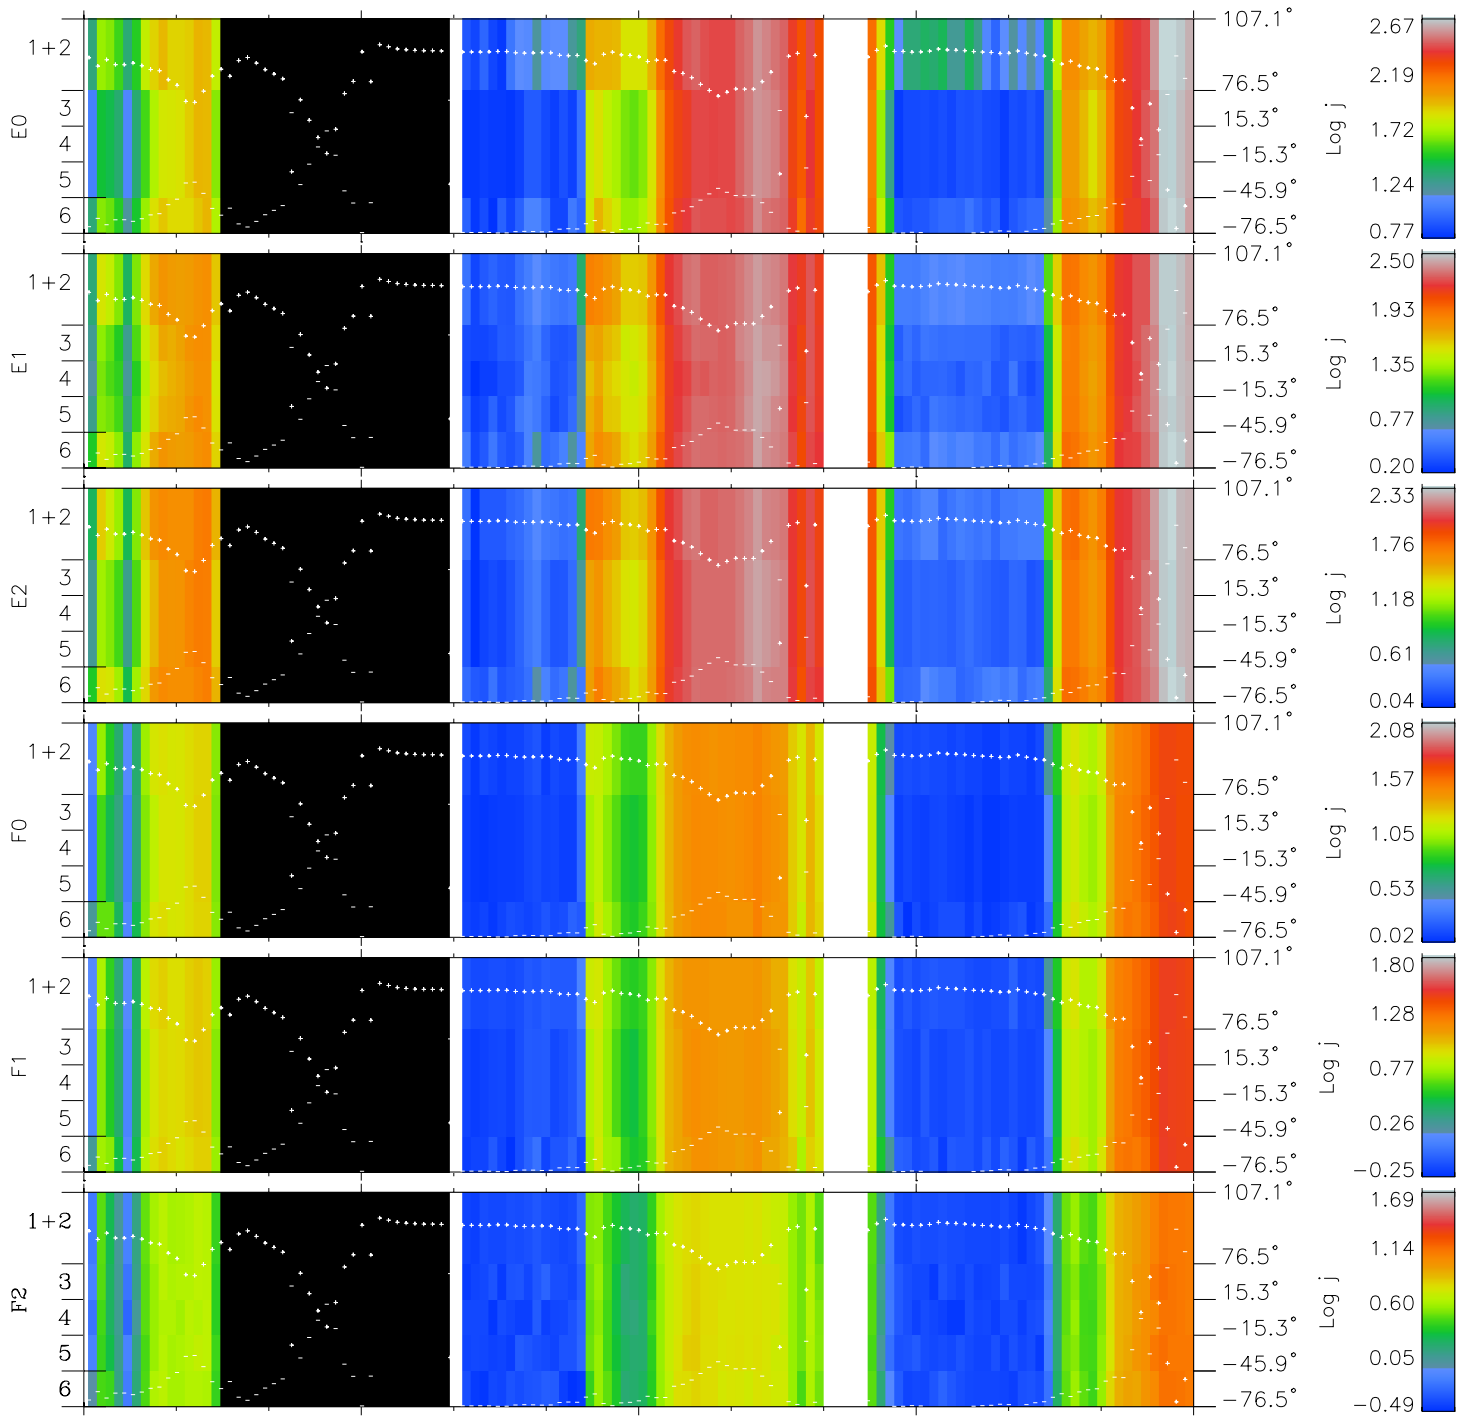

Galileo EPD Real Elevation Anisotropies 97154

Software Version: RTELEV_FLUX V 1.20
Data Production: 06-03-00
Plot Production: Sat Sep 15 09:33:40 2001
Color File: wondr3
Geofactor File: 1.1

00:00:00 1997-154	154-06	154-12	154-18	00:00:00 1997-155	
+	+	+	+	+	X JSE(R _j)
-93.72	-93.51	-93.30	-93.06	-92.82	Y JSE(R _j)
-35.45	-35.89	-36.32	-36.75	-37.18	Z JSE(R _j)
0.65	0.67	0.70	0.73	0.76	

- ◇ = Jupiter look direction
- = Corotation look direction