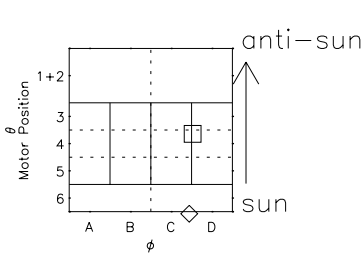

Galileo EPD Real Elevation Anisotropies 97154

Software Version: RTELEV_NORM V 1.20
Data Production: 06-03-00
Plot Production: Sat Sep 15 09:33:47 2001
Color File: wondr3
Geofactor File: 1.1

00:00:00 1997-154	154-06	154-12	154-18	00:00:00 1997-155	
+	+	+	+	+	X JSE(R _j)
-93.72	-93.51	-93.30	-93.06	-92.82	Y JSE(R _j)
-35.45	-35.89	-36.32	-36.75	-37.18	Z JSE(R _j)
0.65	0.67	0.70	0.73	0.76	

- ◇ = Jupiter look direction
- = Corotation look direction