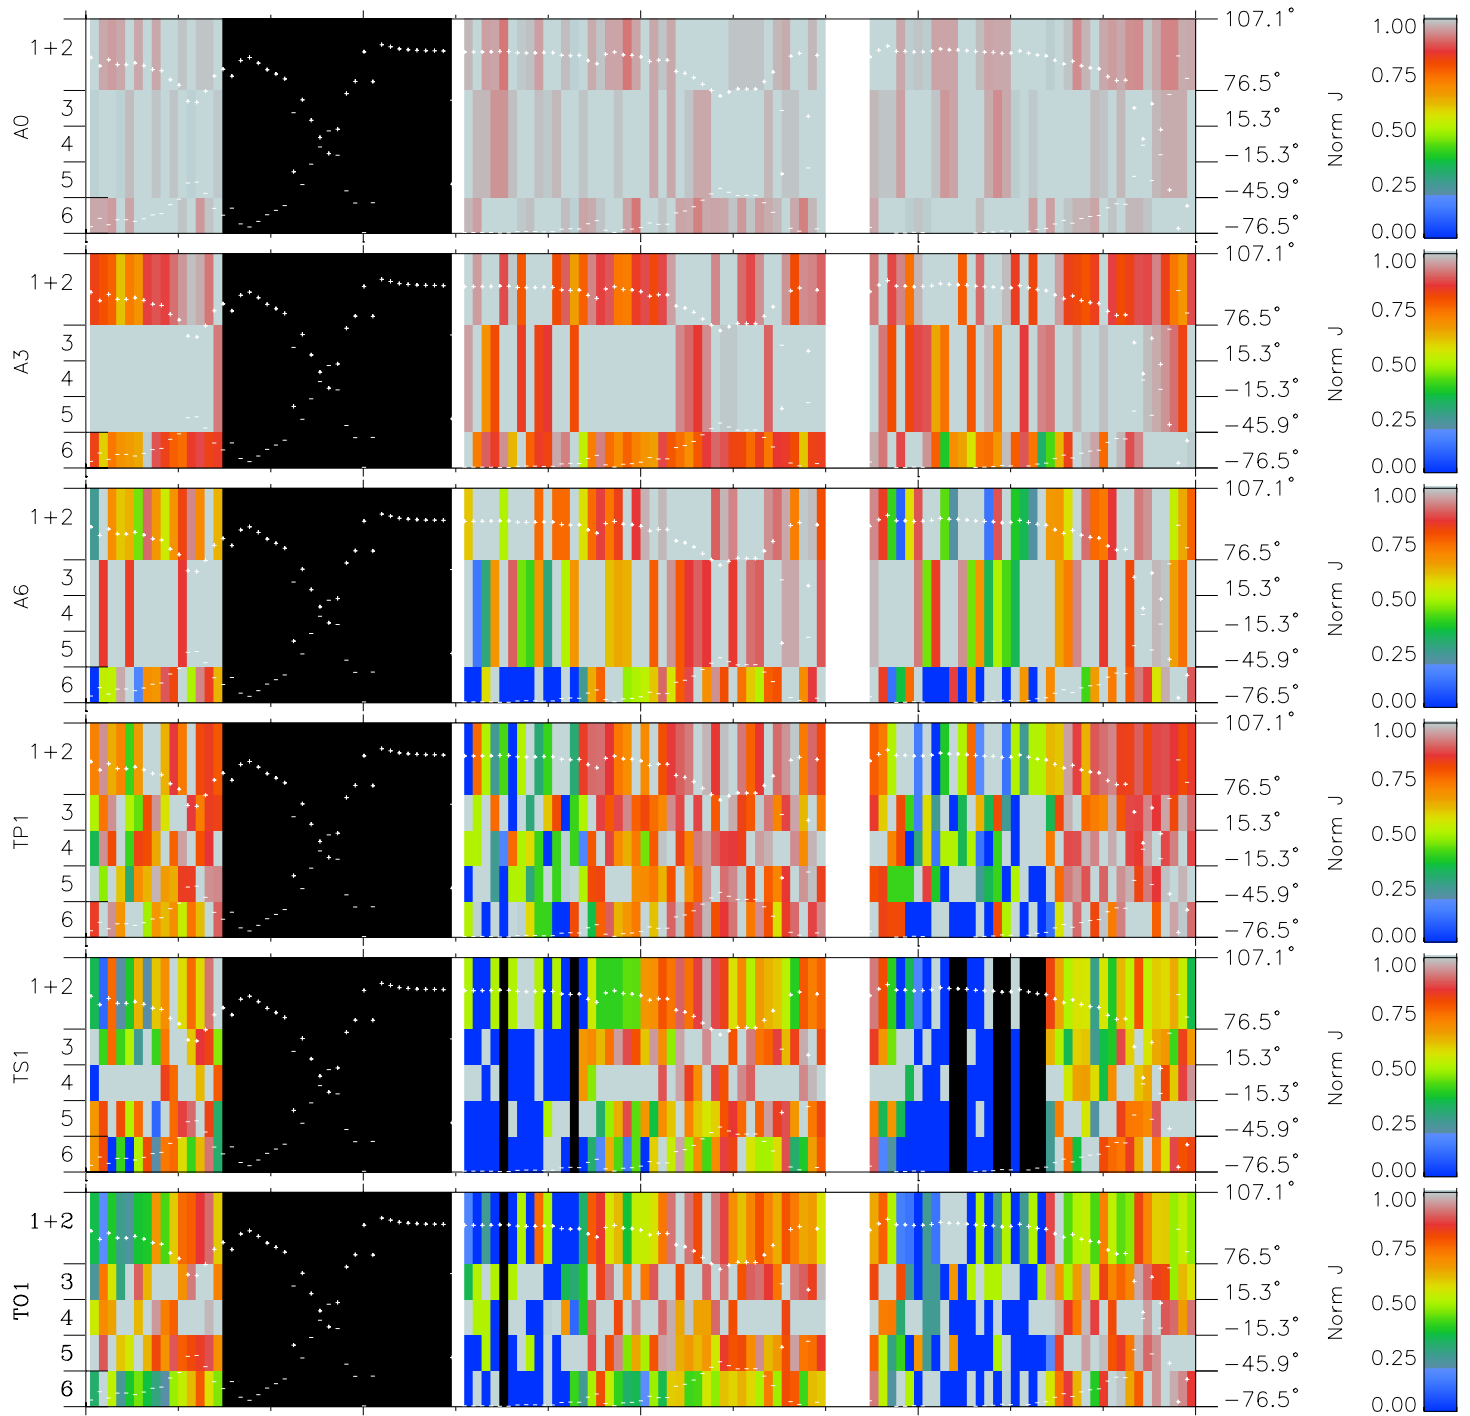

Galileo EPD Real Elevation Anisotropies 97154

Software Version: RTELEV_NORM V 1.20
Data Production: 06-03-00
Plot Production: Sat Sep 15 09:33:47 2001
Color File: wondr3
Geofactor File: 1.1

00:00:00 1997-154	154-06	154-12	154-18	00:00:00 1997-155	
+	+	+	+	+	X JSE(R _j)
-93.72	-93.51	-93.30	-93.06	-92.82	Y JSE(R _j)
-35.45	-35.89	-36.32	-36.75	-37.18	Z JSE(R _j)
0.65	0.67	0.70	0.73	0.76	

- ◇ = Jupiter look direction
- = Corotation look direction