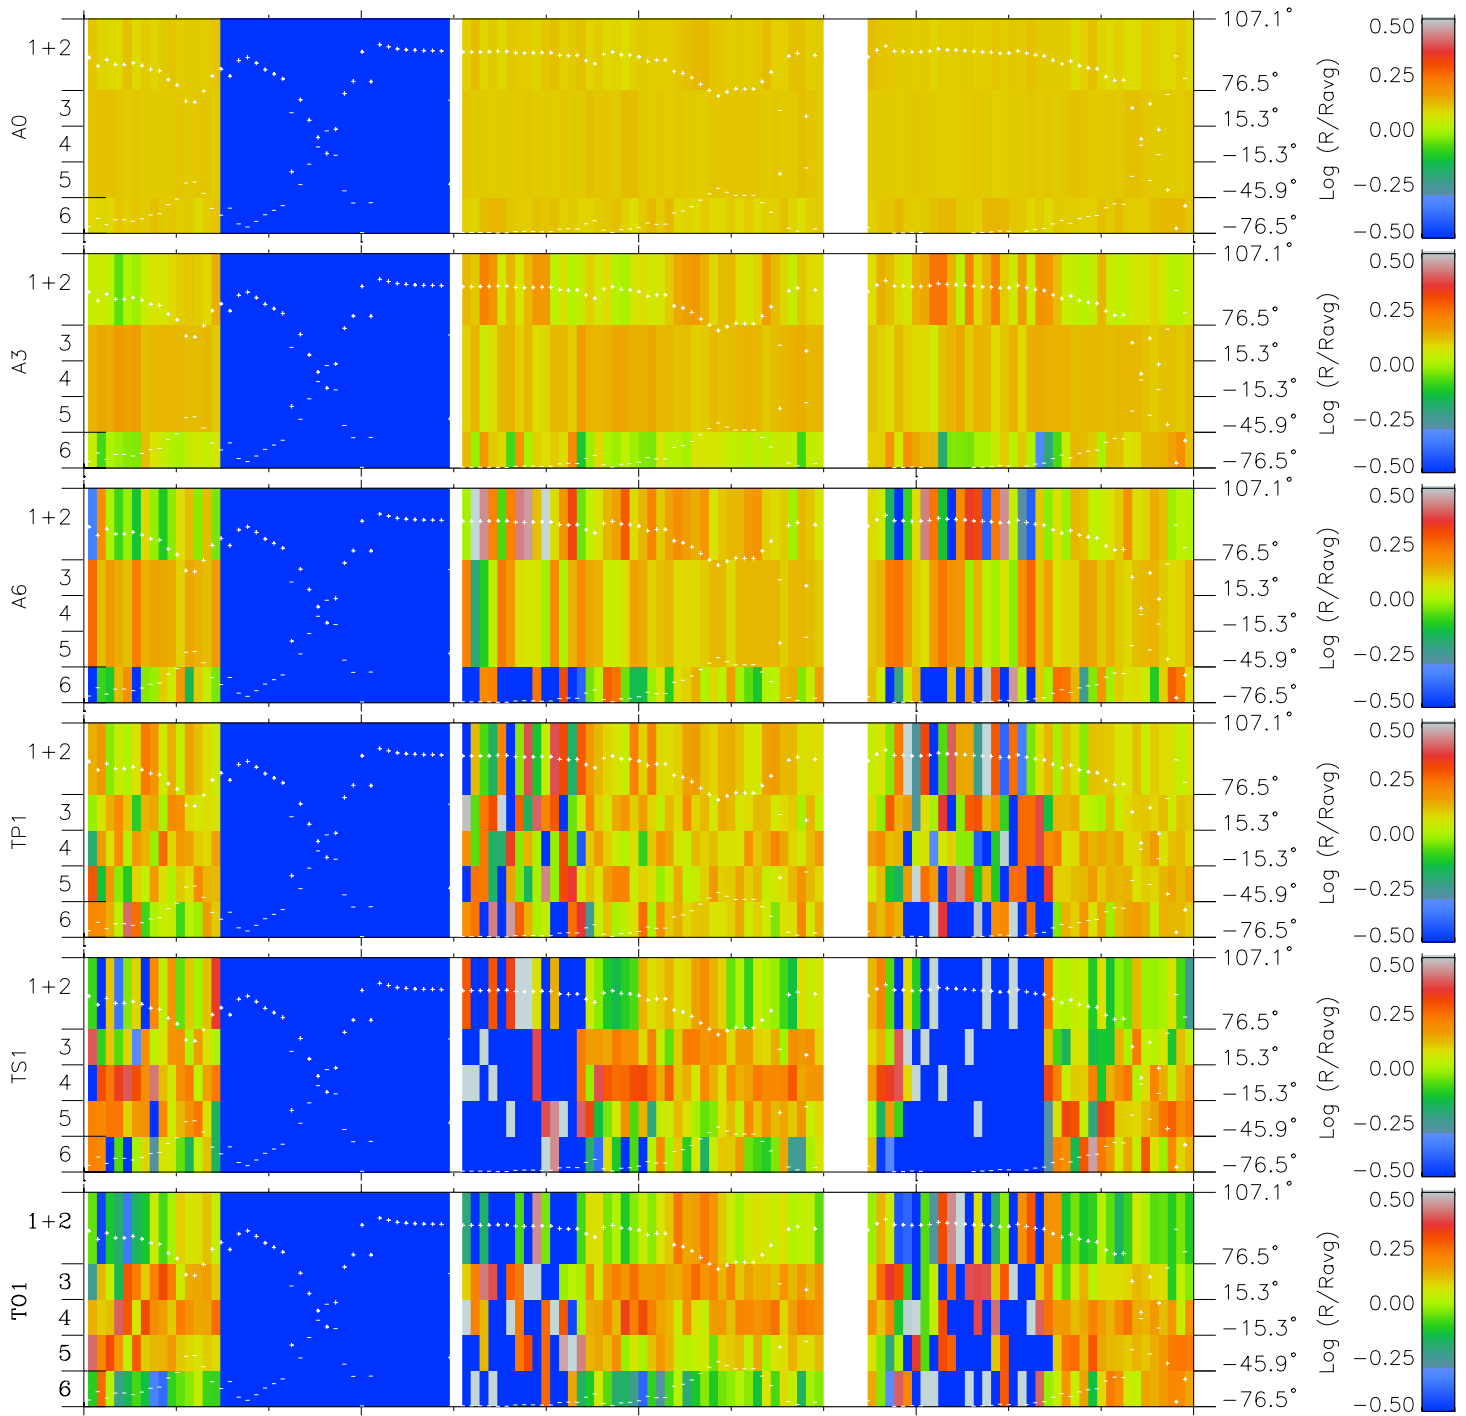

Galileo EPD Real Elevation Anisotropies 97154

Software Version: RTELEV_MEAN V 1.20
 Data Production: 06-03-00
 Plot Production: Sat Sep 15 09:33:23 2001
 Color File: wondr3
 Geofactor File: 1.1

00:00:00 1997-154	154-06	154-12	154-18	00:00:00 1997-155	
+	+	+	+	+	
-93.72	-93.51	-93.30	-93.06	-92.82	X JSE(R_j)
-35.45	-35.89	-36.32	-36.75	-37.18	Y JSE(R_j)
0.65	0.67	0.70	0.73	0.76	Z JSE(R_j)

- ◇ = Jupiter look direction
- = Corotation look direction