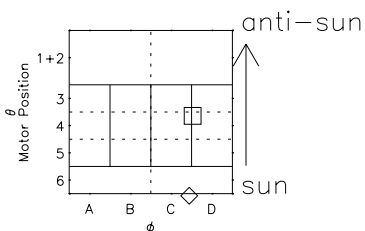

Galileo EPD Real Elevation Anisotropies 97154

Software Version: RTELEV_MEAN V 1.20
 Data Production: 06-03-00
 Plot Production: Sat Sep 15 09:33:23 2001
 Color File: wondr3
 Geofactor File: 1.1

00:00:00 1997-154	154-06	154-12	154-18	00:00:00 1997-155	
+	+	+	+	+	
-93.72	-93.51	-93.30	-93.06	-92.82	X JSE(R_j)
-35.45	-35.89	-36.32	-36.75	-37.18	Y JSE(R_j)
0.65	0.67	0.70	0.73	0.76	Z JSE(R_j)

- ◇ = Jupiter look direction
- = Corotation look direction