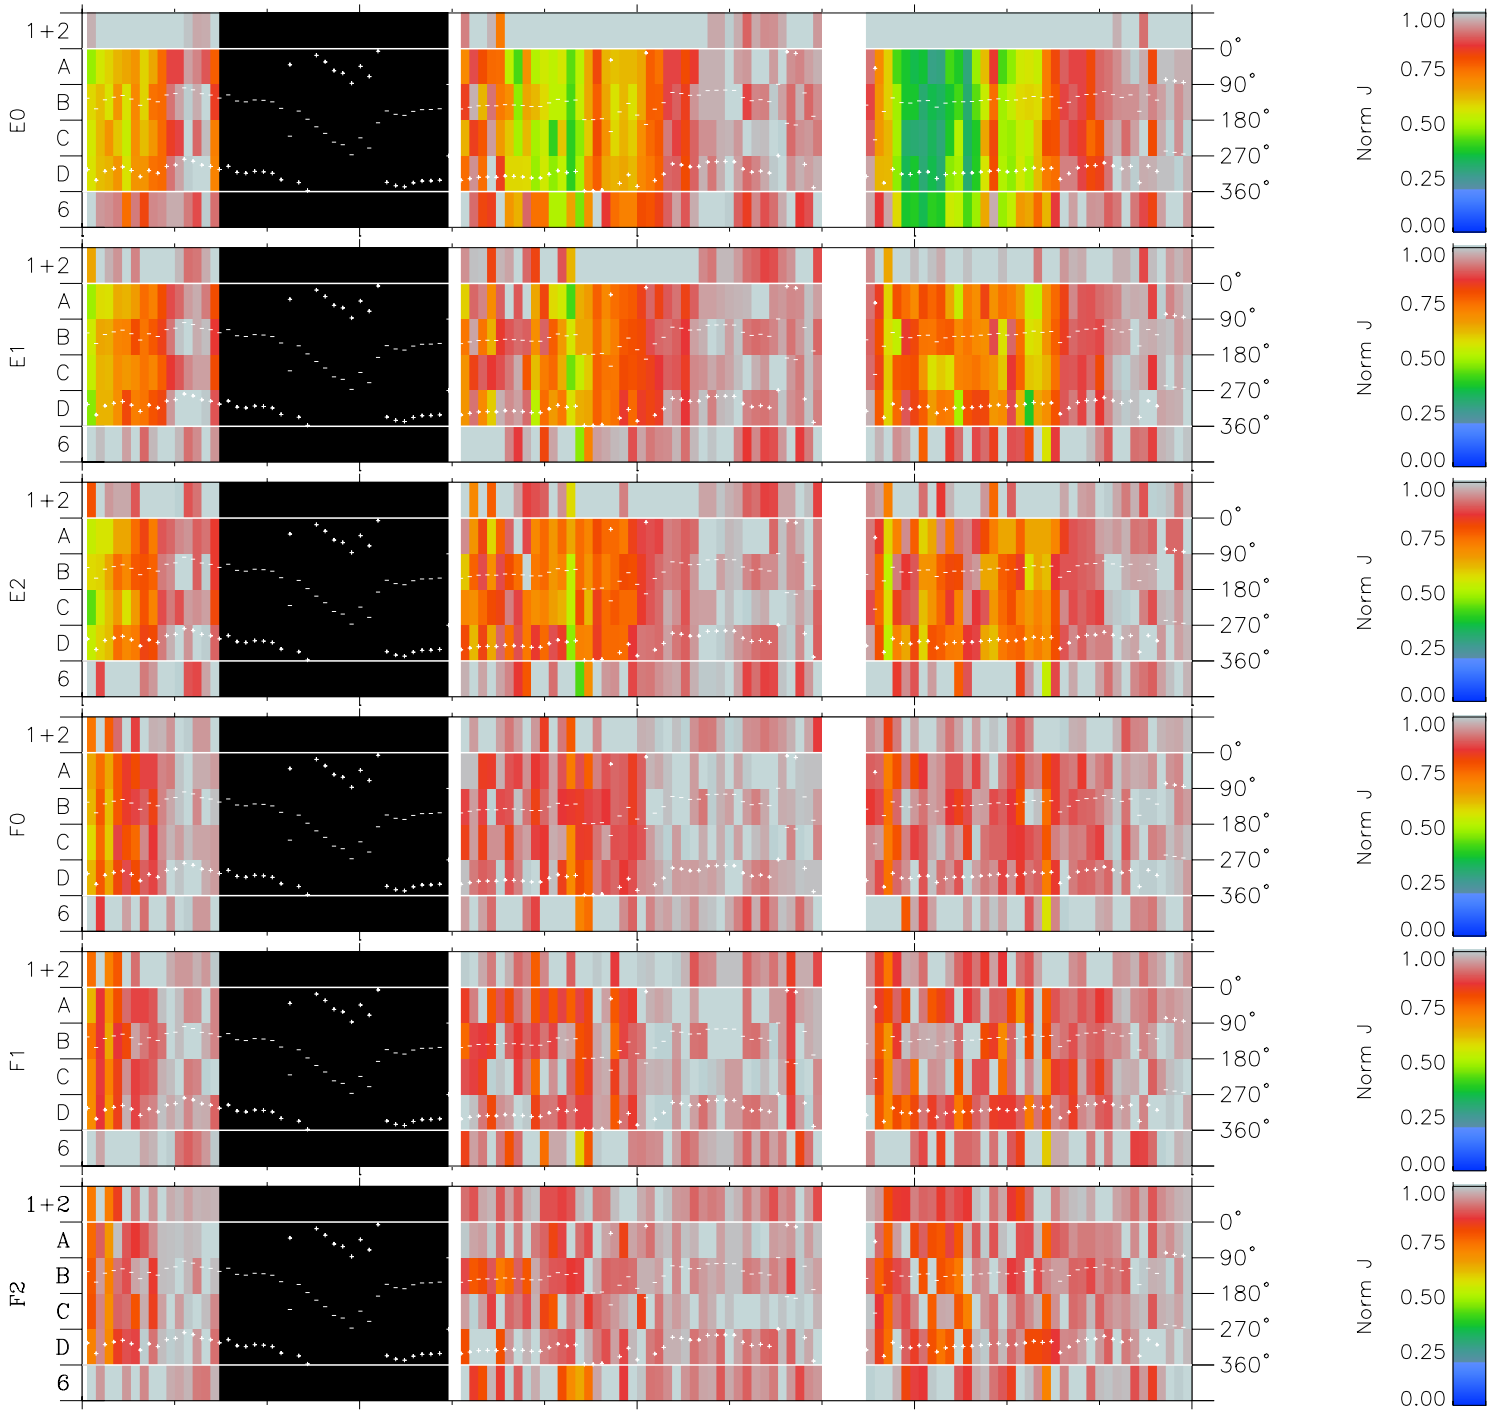

# Galileo EPD Real Time Azimuth Anisotropies 97154

Software Version: RTAZIM\_NORM V 1.20  
 Data Production: 06-03-00  
 Plot Production: Sat Sep 15 09:34:28 2001  
 Color File: wondr3  
 Geofactor File: 1.1

00:00:00 1997-154	154-06	154-12	154-18	00:00:00 1997-155	
+	+	+	+	+	X JSE(R <sub>j</sub> )
-93.72	-93.51	-93.30	-93.06	-92.82	Y JSE(R <sub>j</sub> )
-35.45	-35.89	-36.32	-36.75	-37.18	Z JSE(R <sub>j</sub> )
0.65	0.67	0.70	0.73	0.76	

- ◇ = Jupiter look direction
- = Corotation look direction