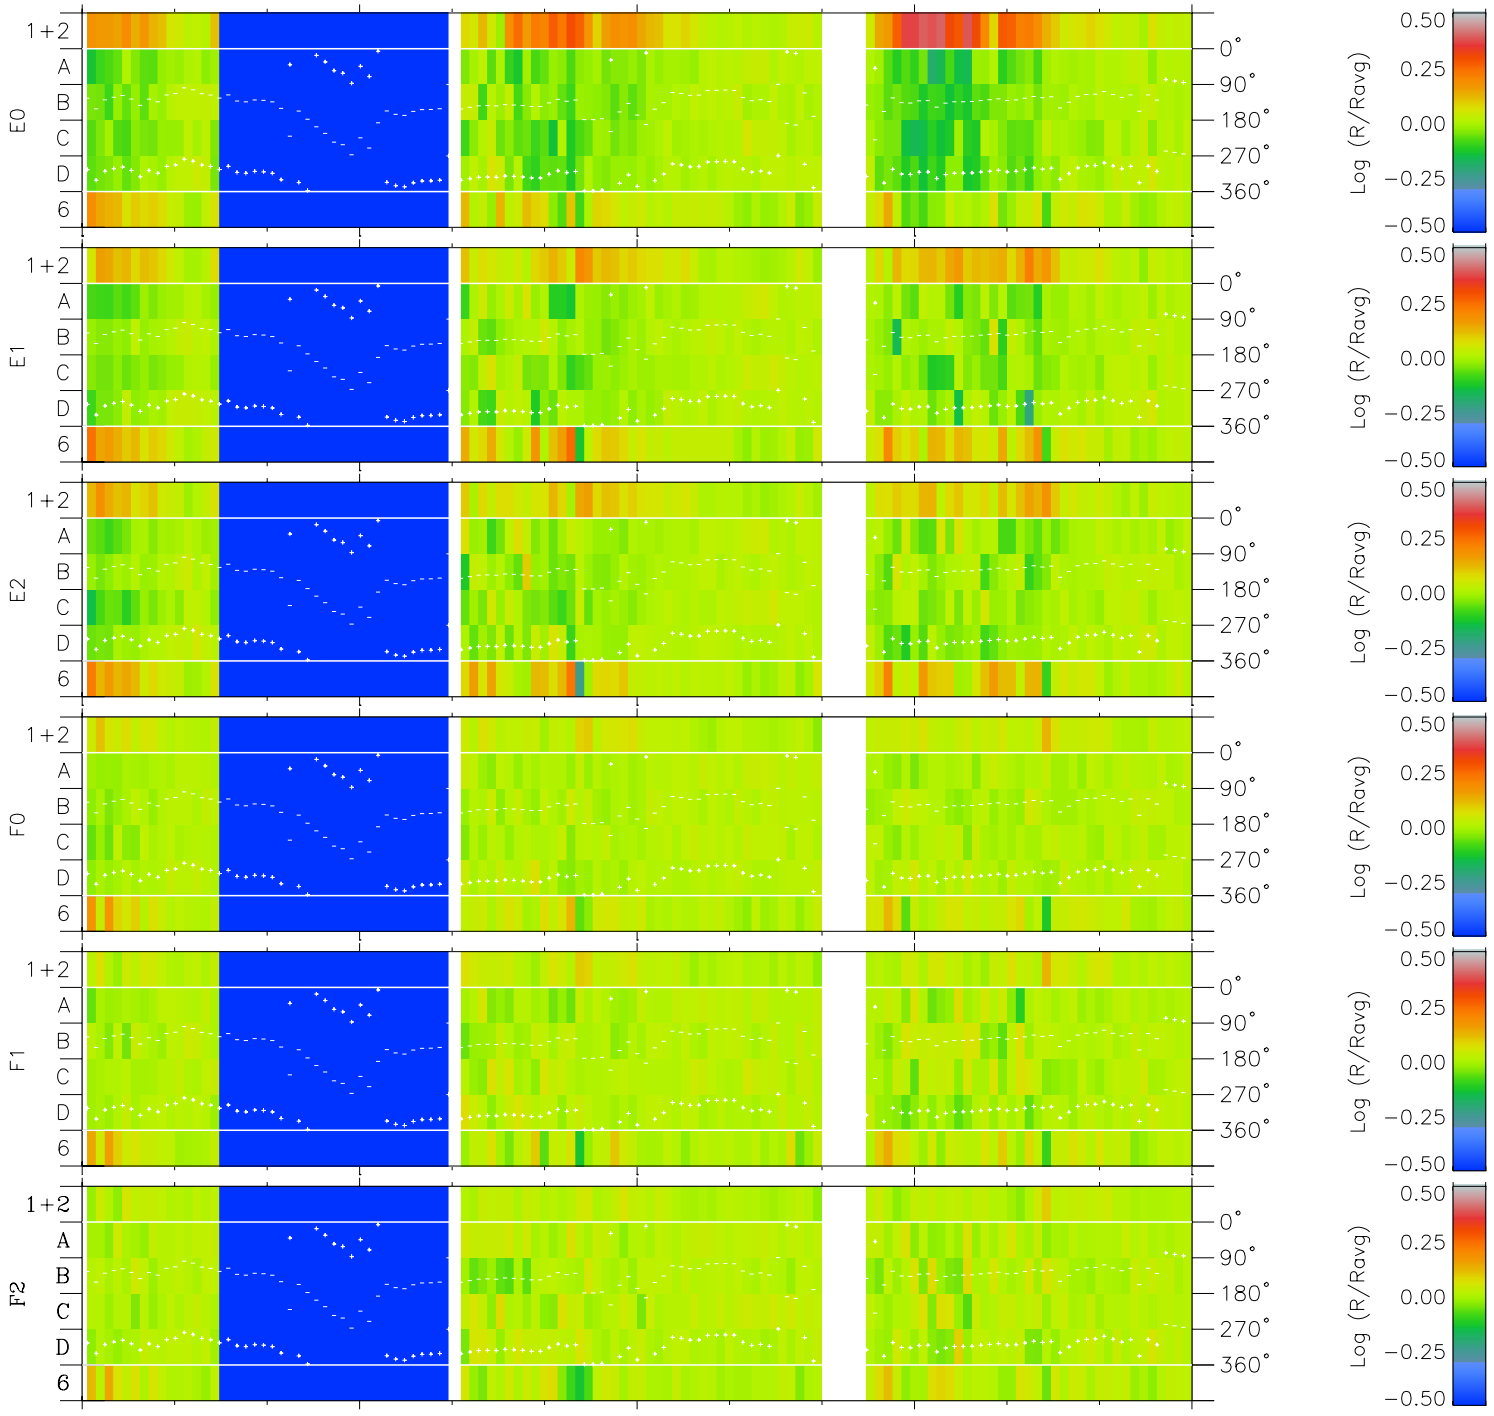

Galileo EPD Real Time Azimuth Anisotropies 97154

Software Version: RTAZIM_MEAN V 1.20
 Data Production: 06-03-00
 Plot Production: Sat Sep 15 09:34:05 2001
 Color File: wondr3
 Geofactor File: 1.1

00:00:00 1997-154	154-06	154-12	154-18	00:00:00 1997-155	
+	+	+	+	+	
-93.72	-93.51	-93.30	-93.06	-92.82	X JSE(R _j)
-35.45	-35.89	-36.32	-36.75	-37.18	Y JSE(R _j)
0.65	0.67	0.70	0.73	0.76	Z JSE(R _j)

◇ = Jupiter look direction
 □ = Corotation look direction