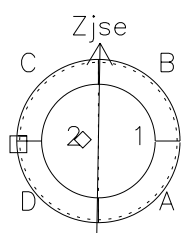

Galileo EPD Real Time Azimuth Anisotropies 97154

Software Version: RTAZIM_NORM V 1.20
Data Production: 06-03-00
Plot Production: Sat Sep 15 09:34:23 2001
Color File: wondr3
Geofactor File: 1.1

00:00:00 1997-154	154-06	154-12	154-18	00:00:00 1997-155	
+	+	+	+	+	X JSE(R _j)
-93.72	-93.51	-93.30	-93.06	-92.82	Y JSE(R _j)
-35.45	-35.89	-36.32	-36.75	-37.18	Z JSE(R _j)
0.65	0.67	0.70	0.73	0.76	

- ◇ = Jupiter look direction
- = Corotation look direction