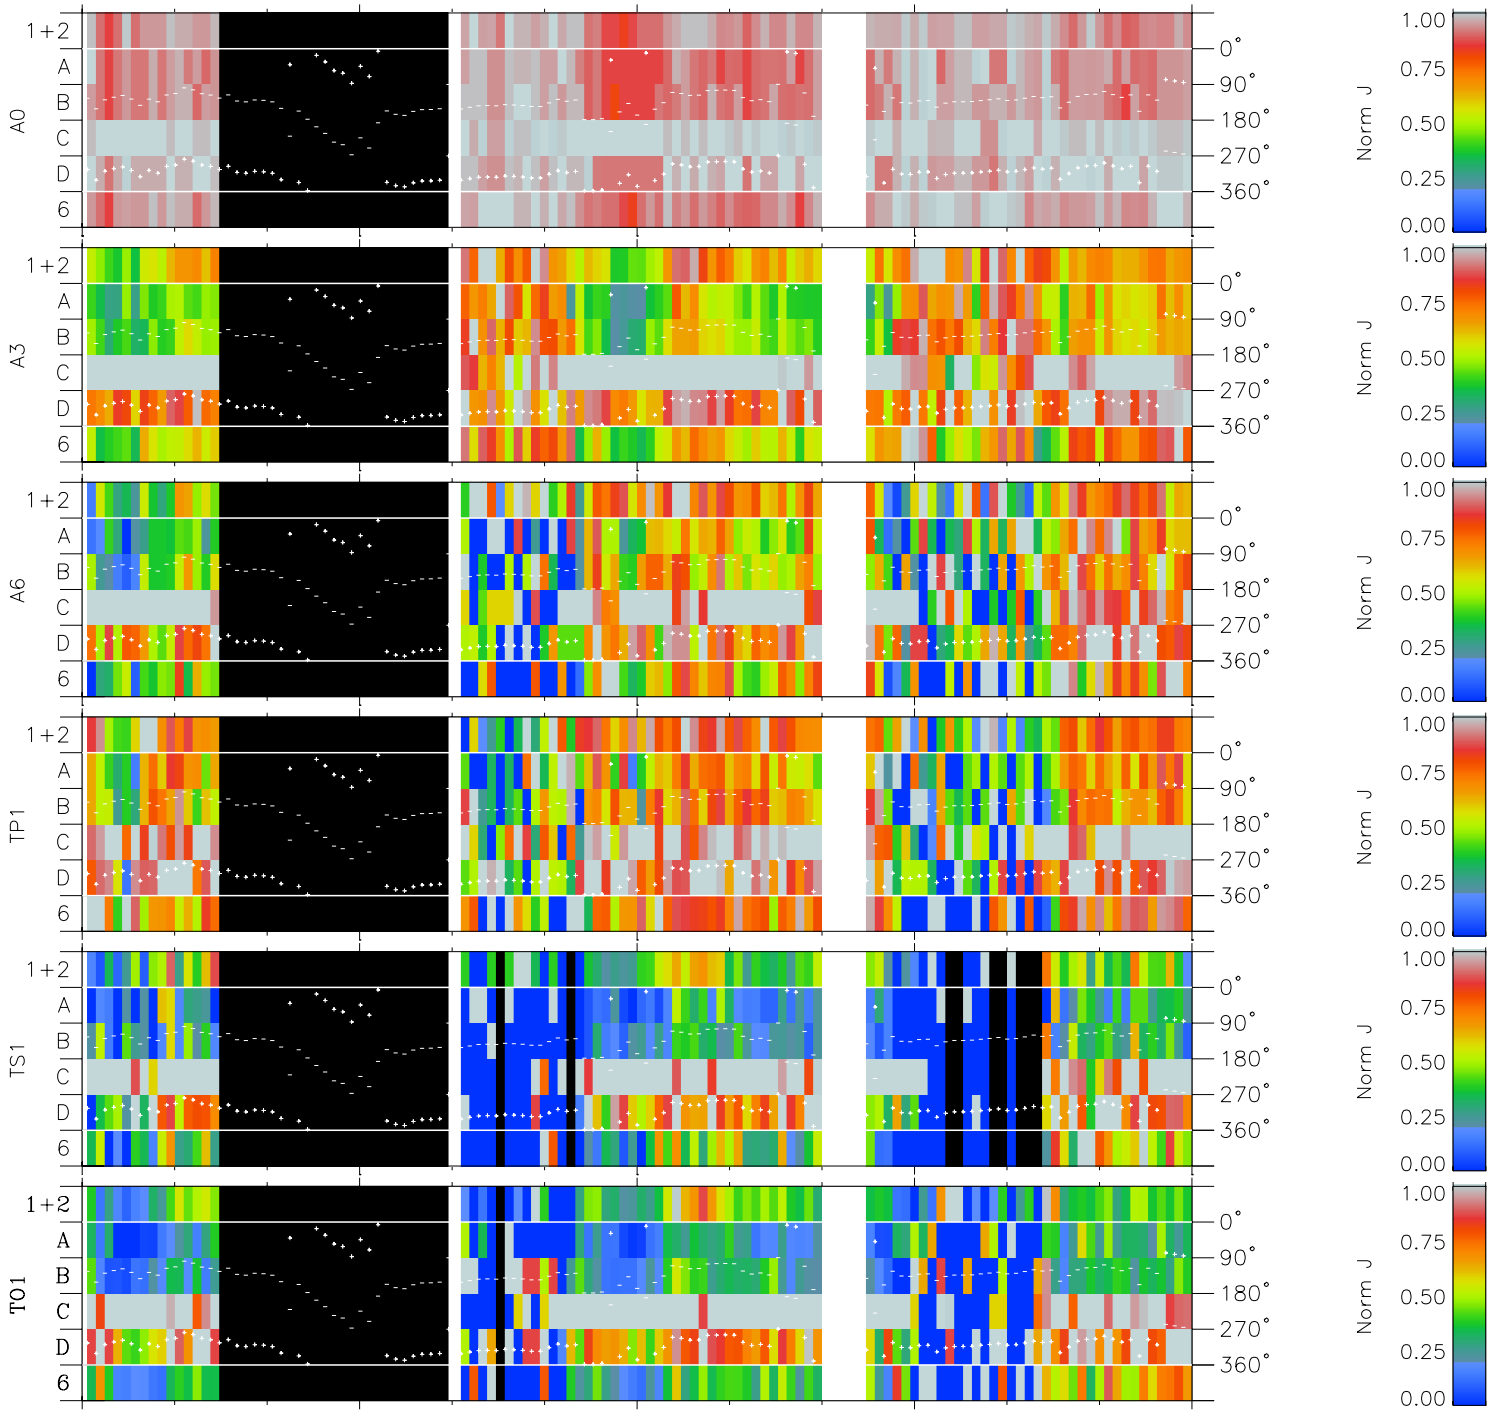

Galileo EPD Real Time Azimuth Anisotropies 97154

Software Version: RTAZIM_NORM V 1.20
Data Production: 06-03-00
Plot Production: Sat Sep 15 09:34:23 2001
Color File: wondr3
Geofactor File: 1.1

00:00:00 1997-154	154-06	154-12	154-18	00:00:00 1997-155	
+	+	+	+	+	X JSE(R _j)
-93.72	-93.51	-93.30	-93.06	-92.82	Y JSE(R _j)
-35.45	-35.89	-36.32	-36.75	-37.18	Z JSE(R _j)
0.65	0.67	0.70	0.73	0.76	

- ◇ = Jupiter look direction
- = Corotation look direction