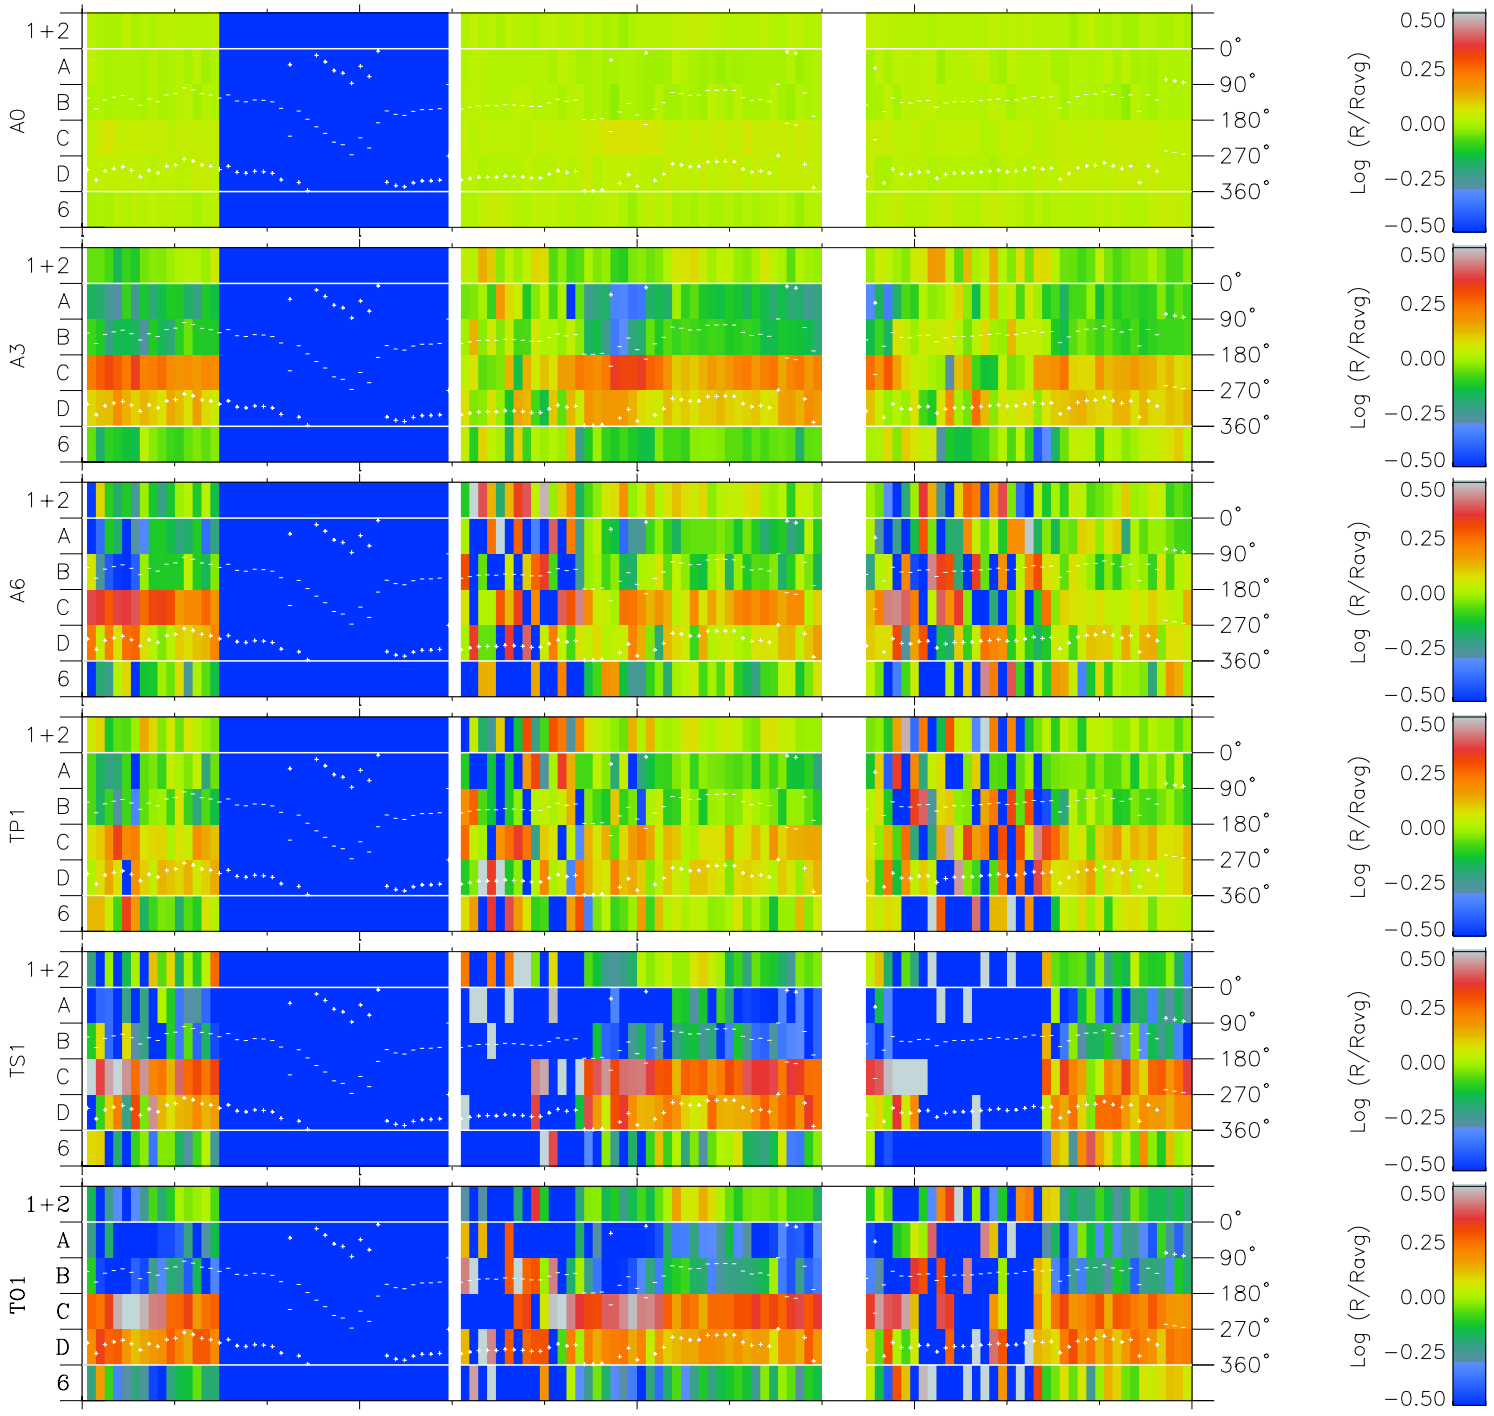

# Galileo EPD Real Time Azimuth Anisotropies 97154

Software Version: RTAZIM\_MEAN V 1.20  
Data Production: 06-03-00  
Plot Production: Sat Sep 15 09:34:00 2001  
Color File: wondr3  
Geofactor File: 1.1

00:00:00 1997-154	154-06	154-12	154-18	00:00:00 1997-155	
+	+	+	+	+	X JSE(R <sub>j</sub> )
-93.72	-93.51	-93.30	-93.06	-92.82	Y JSE(R <sub>j</sub> )
-35.45	-35.89	-36.32	-36.75	-37.18	Z JSE(R <sub>j</sub> )
0.65	0.67	0.70	0.73	0.76	

- ◇ = Jupiter look direction
- = Corotation look direction