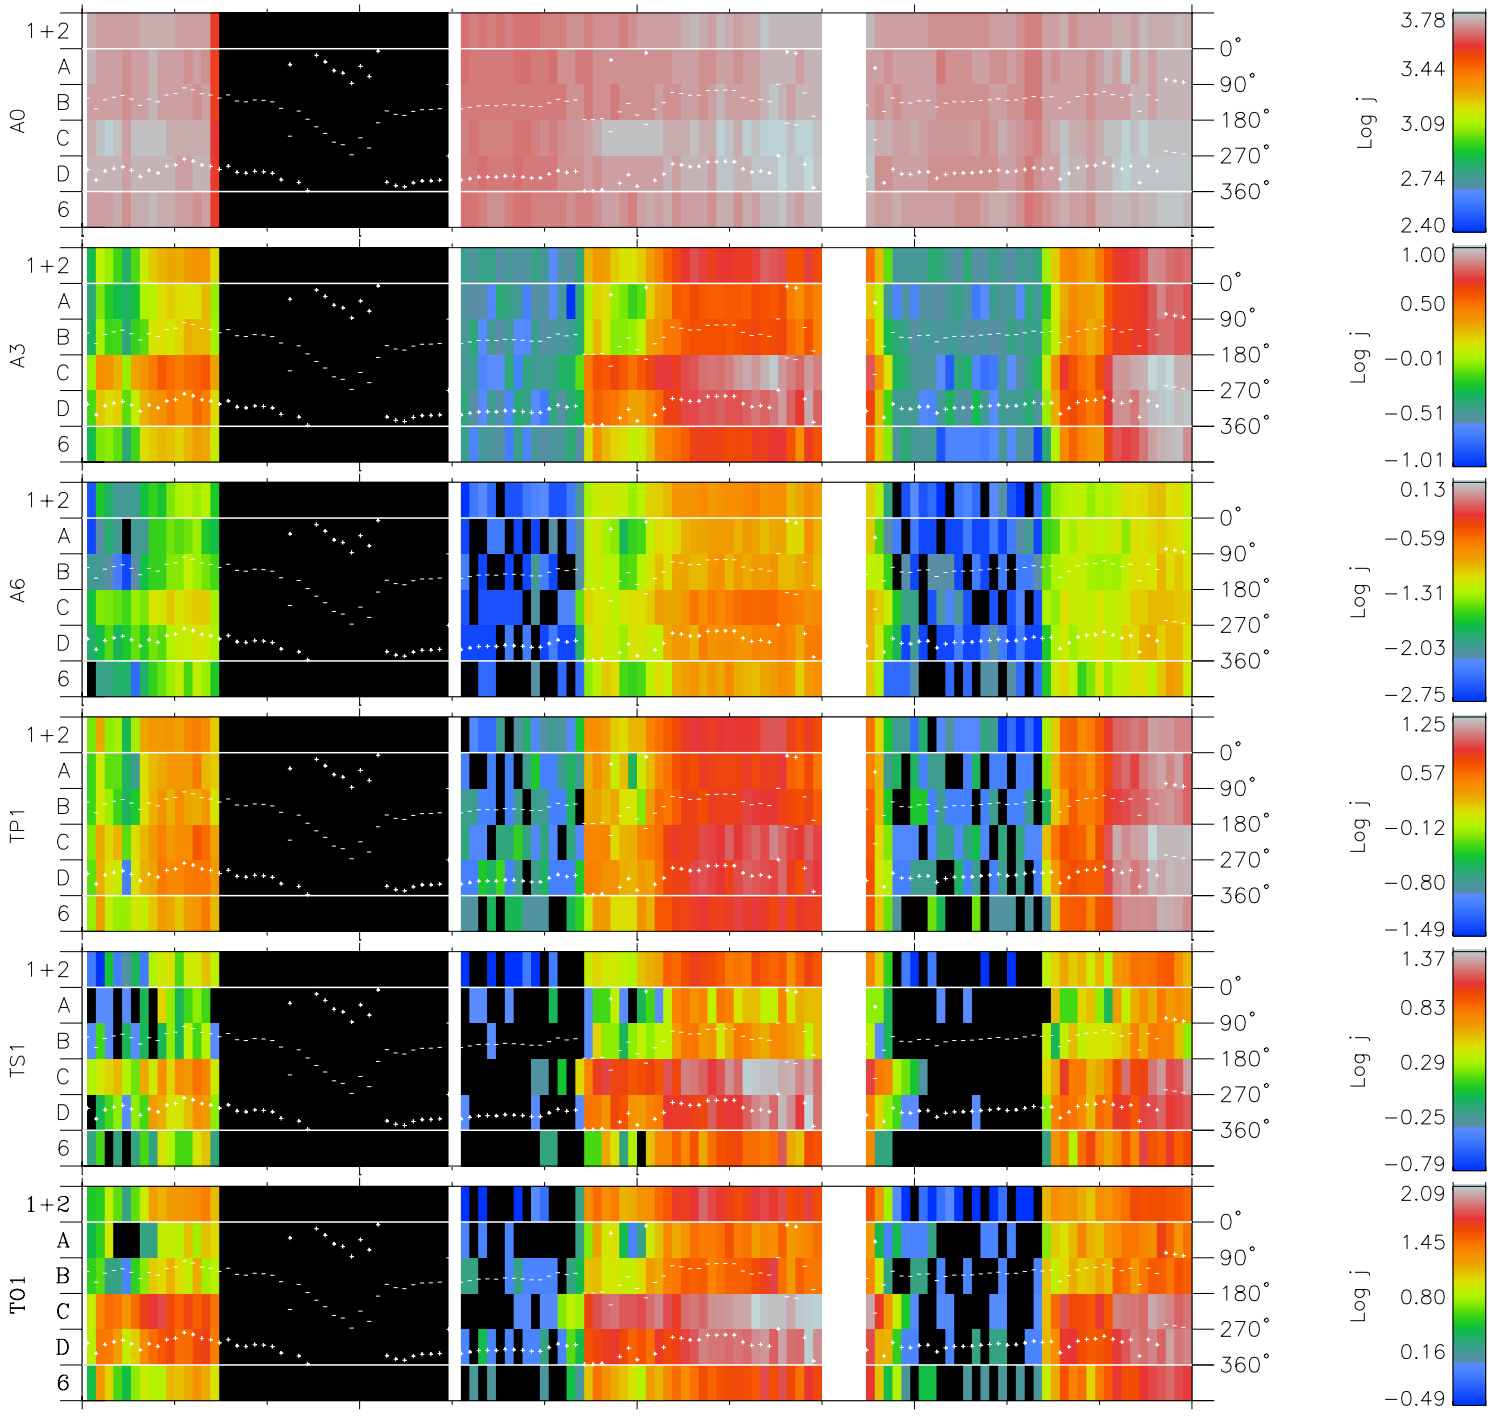

Galileo EPD Real Time Azimuth Anisotropies 97154

Software Version: RTAZIM_FLUX V 1.20
 Data Production: 06-03-00
 Plot Production: Sat Sep 15 09:34:11 2001
 Color File: wondr3
 Geofactor File: 1.1

00:00:00 1997-154	154-06	154-12	154-18	00:00:00 1997-155	
+	+	+	+	+	
-93.72	-93.51	-93.30	-93.06	-92.82	X JSE(R _j)
-35.45	-35.89	-36.32	-36.75	-37.18	Y JSE(R _j)
0.65	0.67	0.70	0.73	0.76	Z JSE(R _j)

- ◇ = Jupiter look direction
- = Corotation look direction