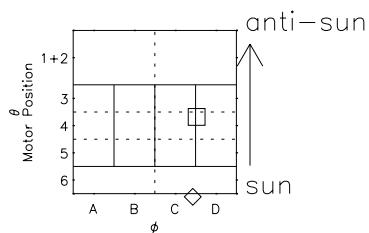

Galileo EPD Real Time R6 Electrons Spectra 97153

Software Version: RTSPEC_R6 V 1.20
 Data Production: 06-03-00
 Plot Production: Sat Sep 15 09:24:12 2001
 Color File: wondr3
 Geofactor File: 1.1

- ◇ = Jupiter look direction
- = Corotation look direction