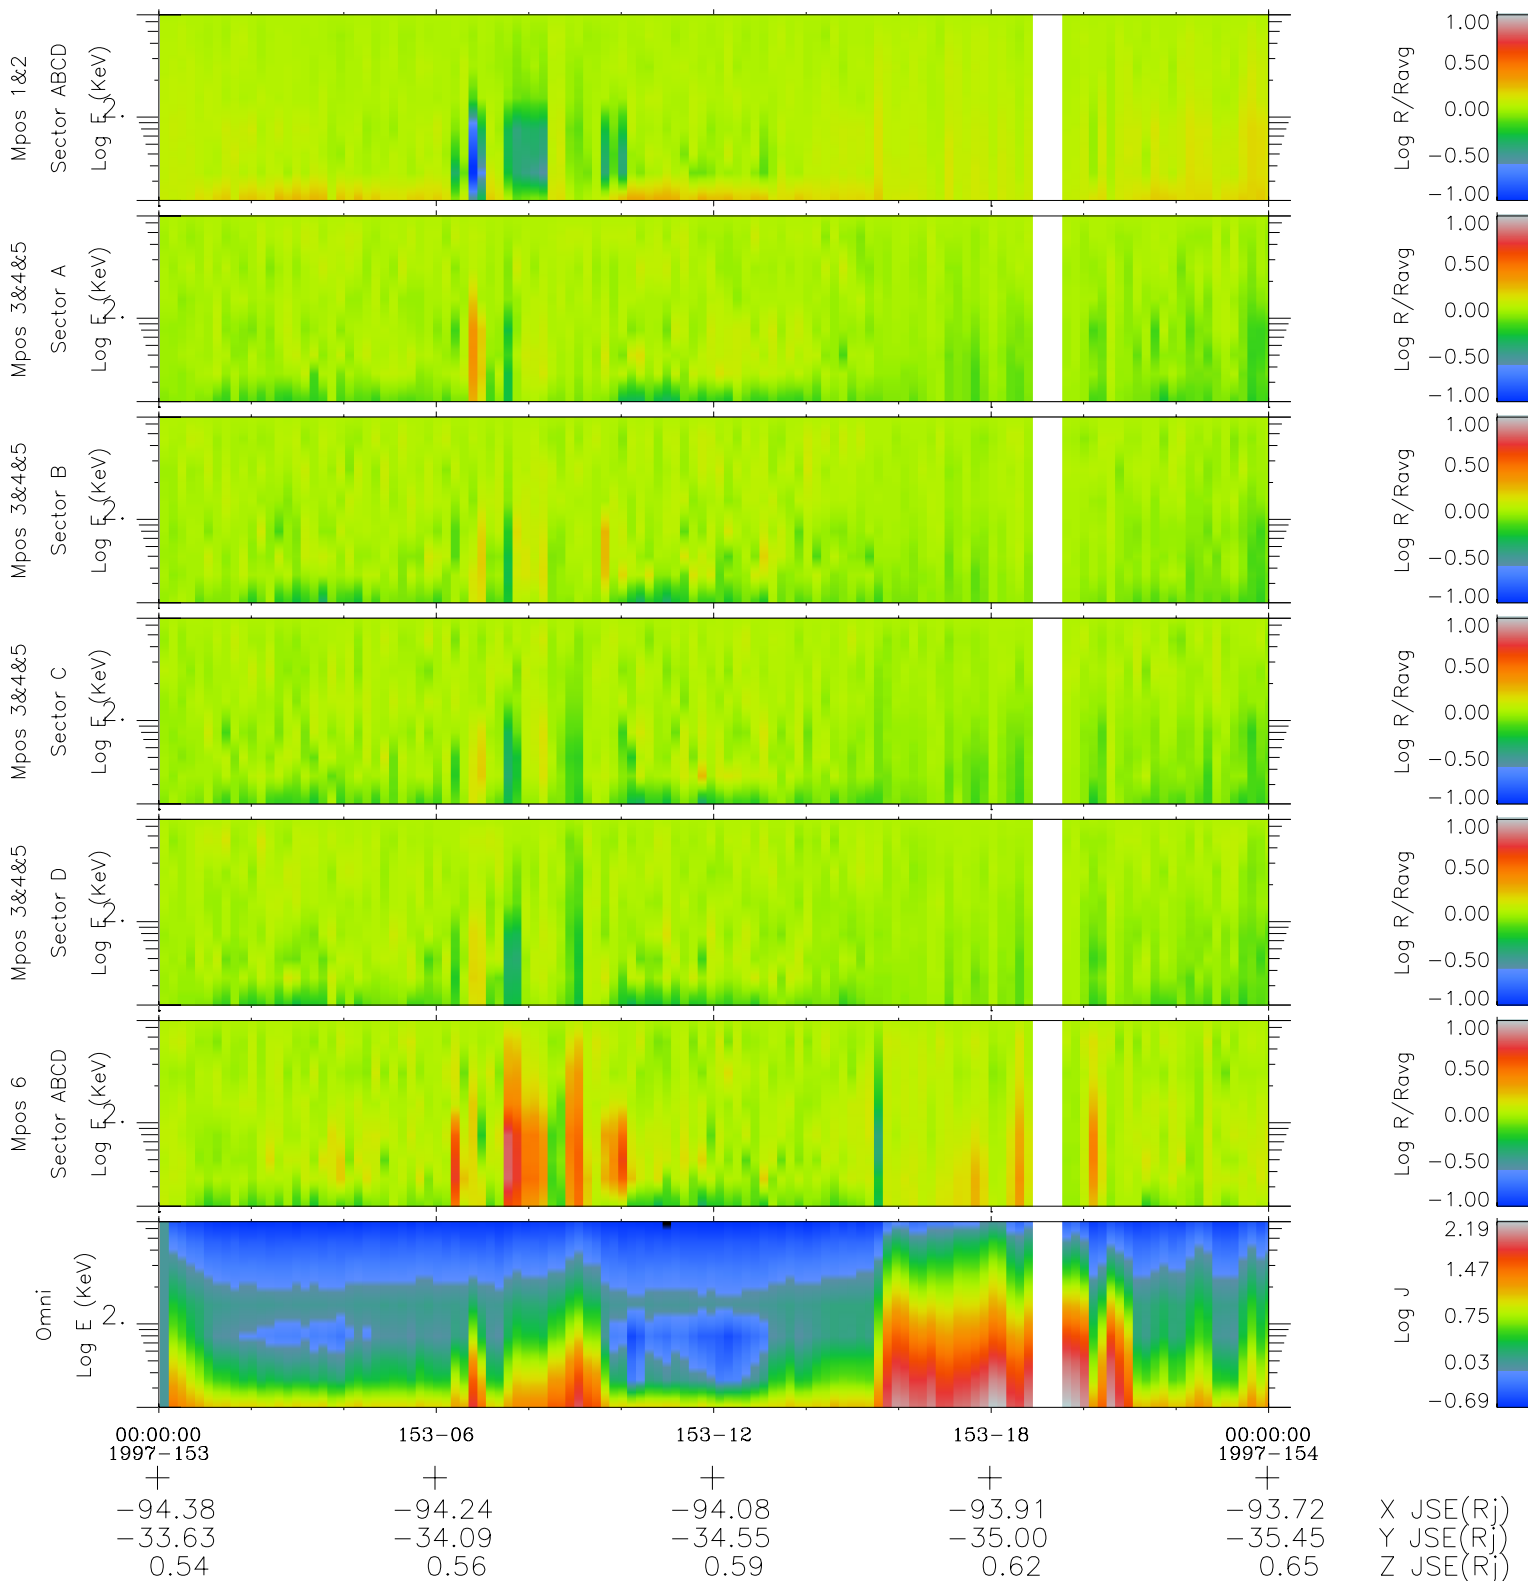

Galileo EPD Real Time R6 Electrons Spectra 97153

Software Version: RTSPEC_R6 V 1.20
 Data Production: 06-03-00
 Plot Production: Sat Sep 15 09:24:12 2001
 Color File: wondr3
 Geofactor File: 1.1

- ◇ = Jupiter look direction
- = Corotation look direction