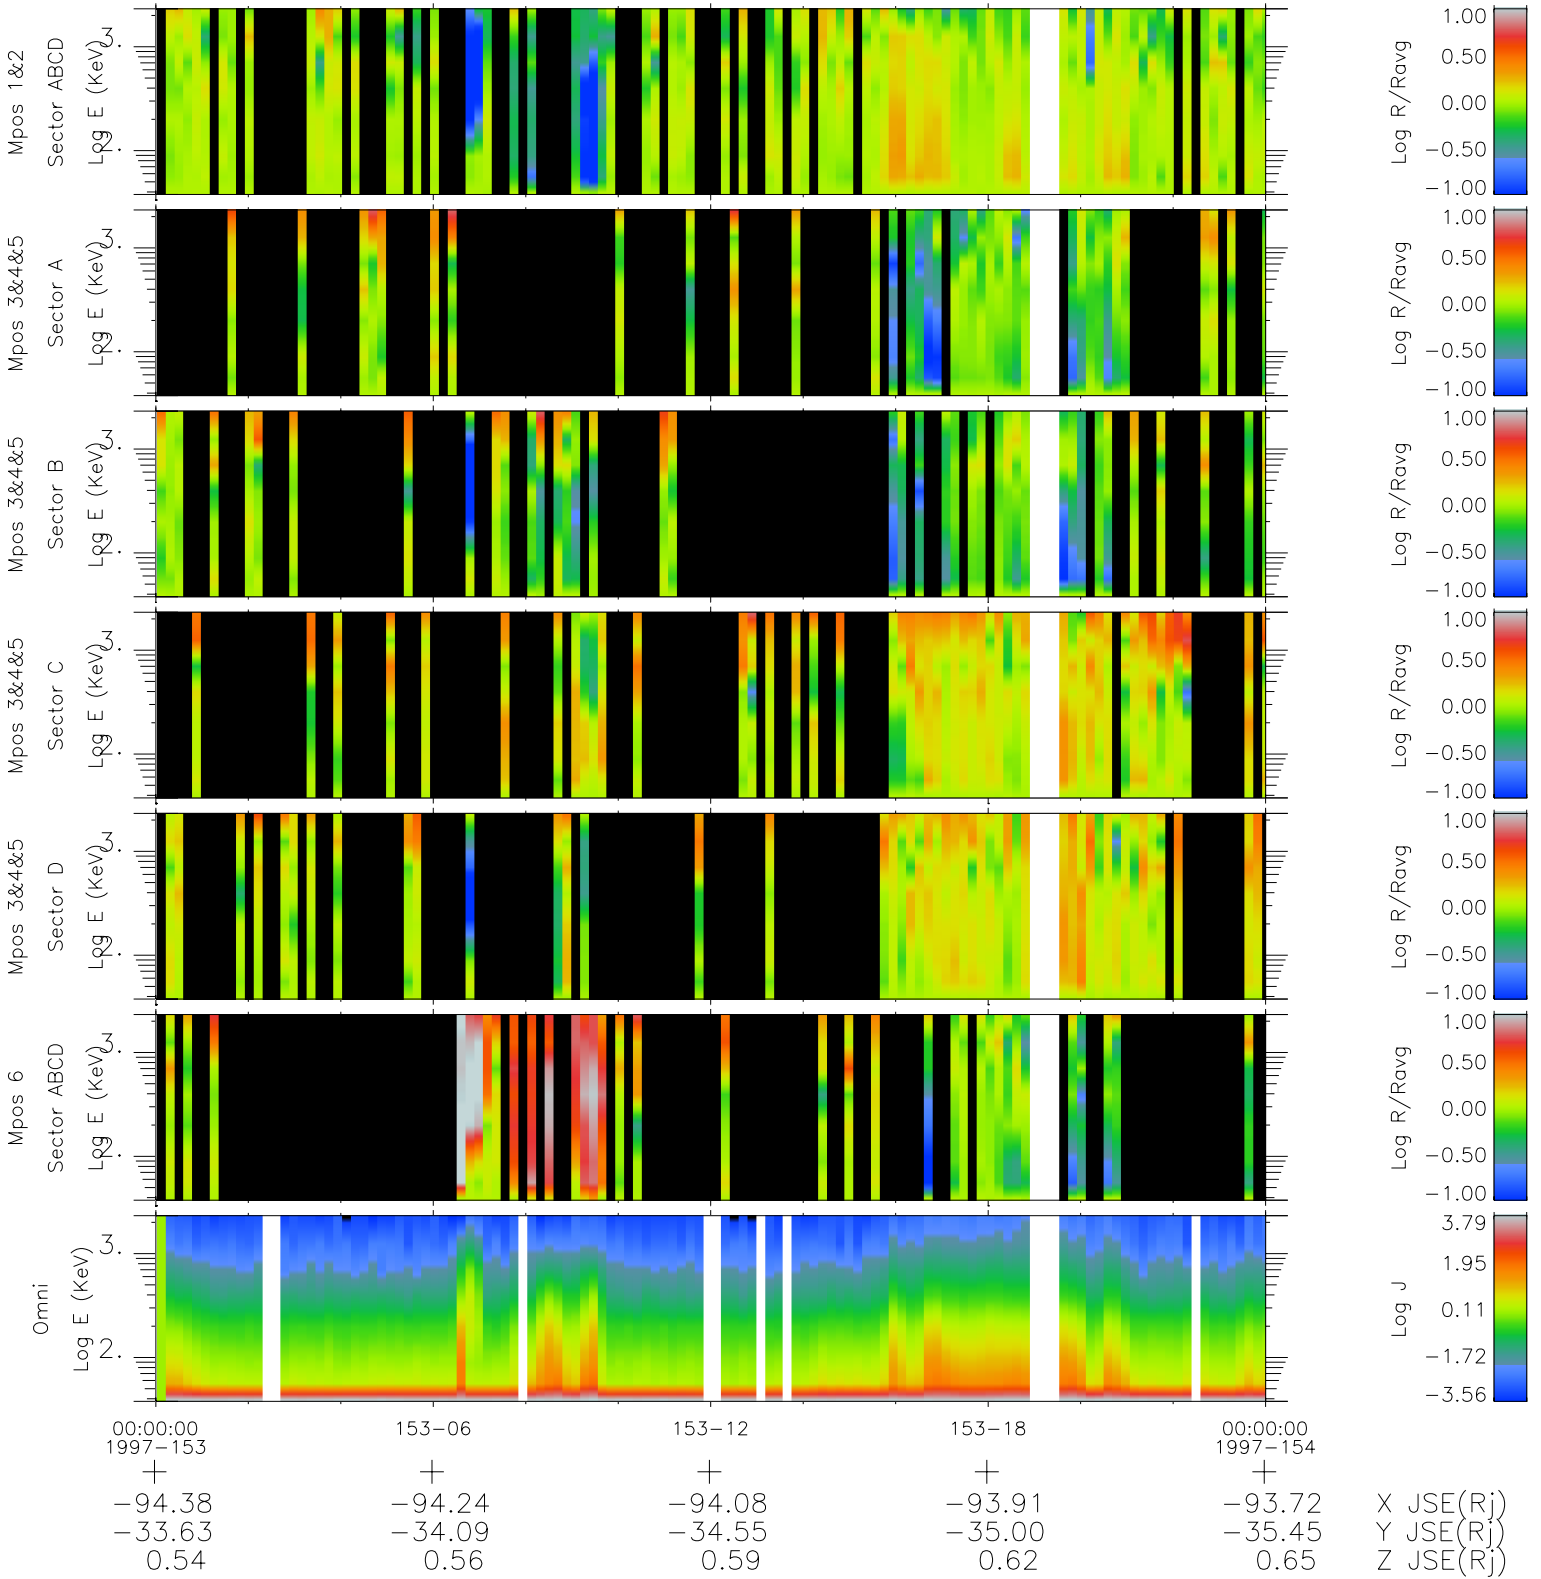

# Galileo EPD Real Time R6 Ions Spectra 97153

Software Version: RTSPEC\_R6 V 1.20  
 Data Production: 06-03-00  
 Plot Production: Sat Sep 15 09:24:04 2001  
 Color File: wondr3  
 Geofactor File: 1.1

- ◇ = Jupiter look direction
- = Corotation look direction