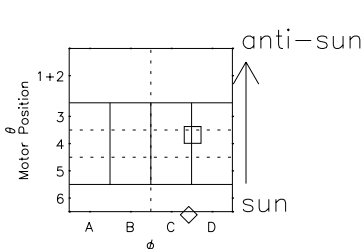

# Galileo EPD Real Time R6 Ions Spectra 97153

Software Version: RTSPEC\_R6 V 1.20  
 Data Production: 06-03-00  
 Plot Production: Sat Sep 15 09:24:04 2001  
 Color File: wondr3  
 Geofactor File: 1.1

- ◇ = Jupiter look direction
- = Corotation look direction