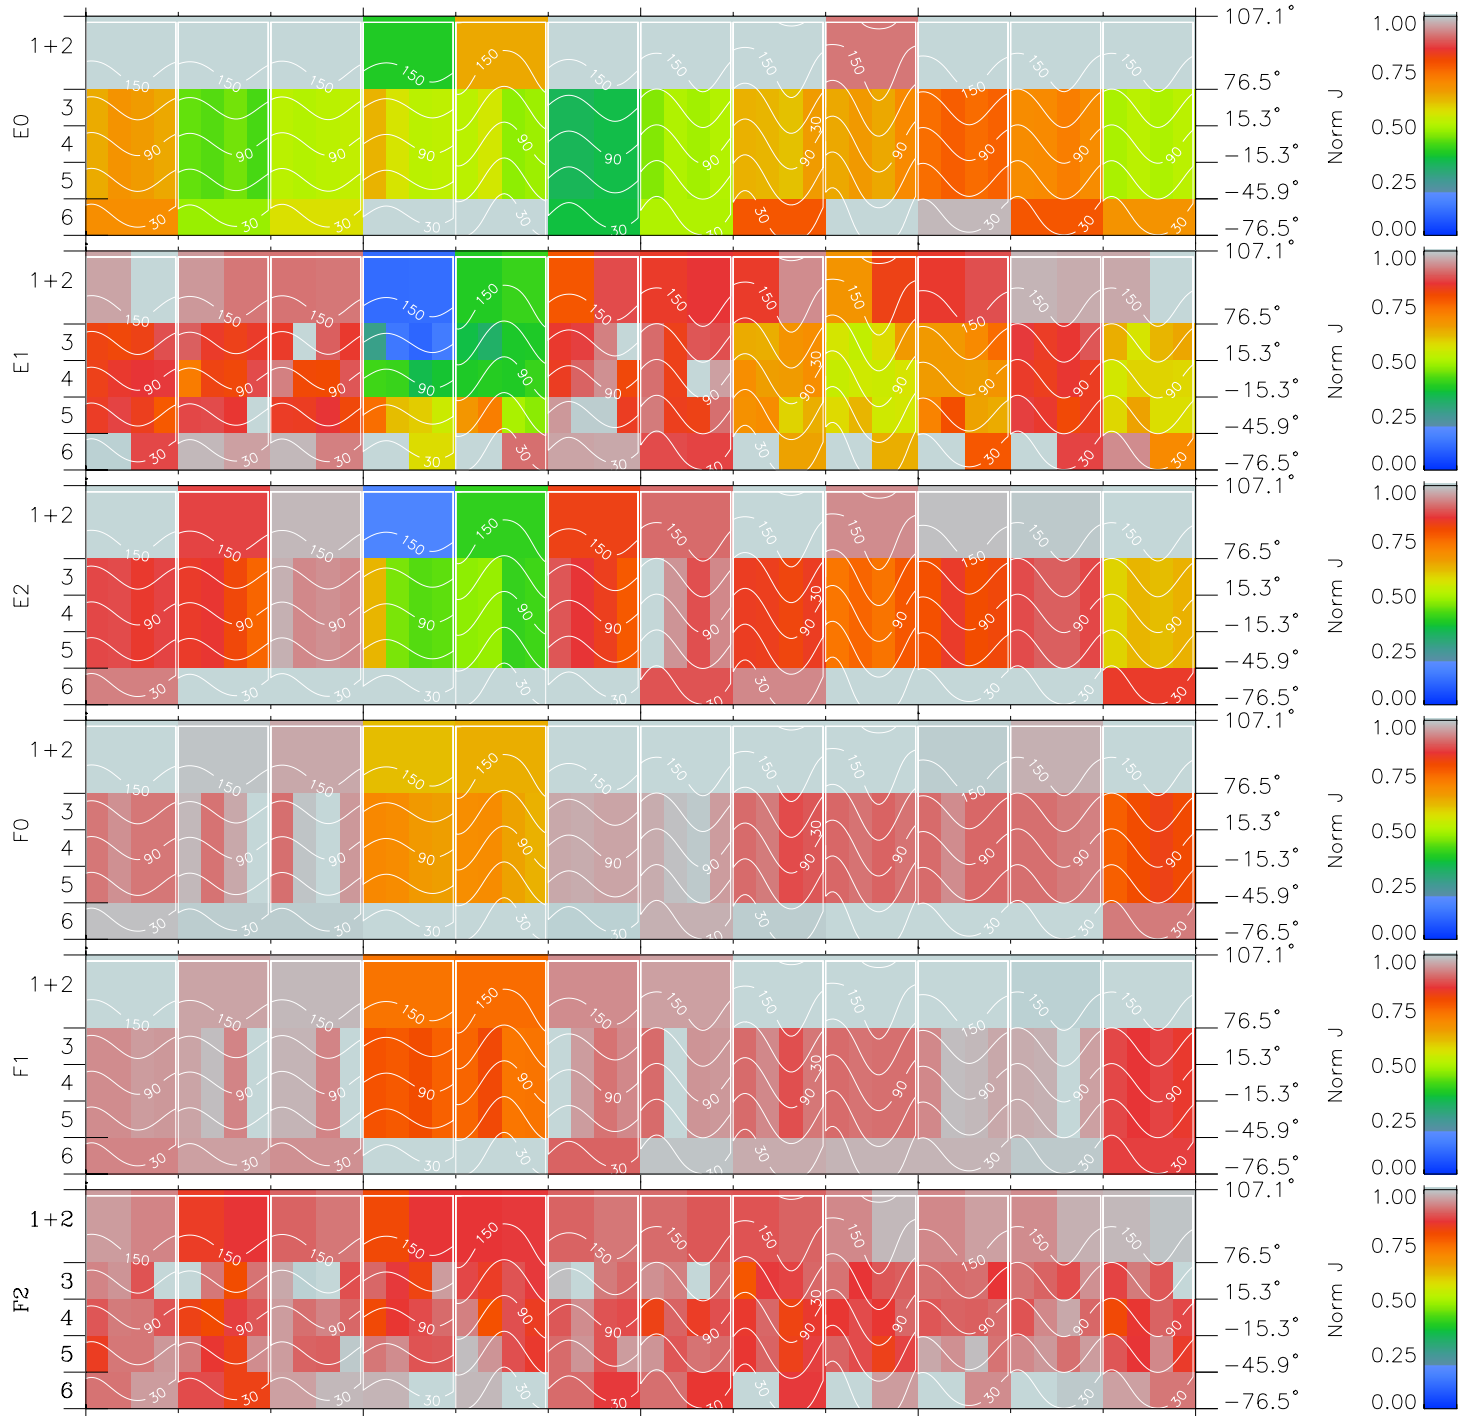

Galileo EPD Real Time All-Sky Anisotropies 97153

Software Version: RTSKY_NORM V 1.20
 Data Production: 06-03-00
 Plot Production: Sat Sep 15 09:25:04 2001
 Color File: wondr3
 Geofactor File: 1.1

00:00:00 1997-153	153-06	153-12	153-18	00:00:00 1997-154	X JSE(R _j)	Y JSE(R _j)	Z JSE(R _j)
+ -94.38 -33.63 0.54	+ -94.24 -34.09 0.56	+ -94.08 -34.55 0.59	+ -93.91 -35.00 0.62	+ -93.72 -35.45 0.65			

- ◇ = Jupiter look direction
- = Corotation look direction