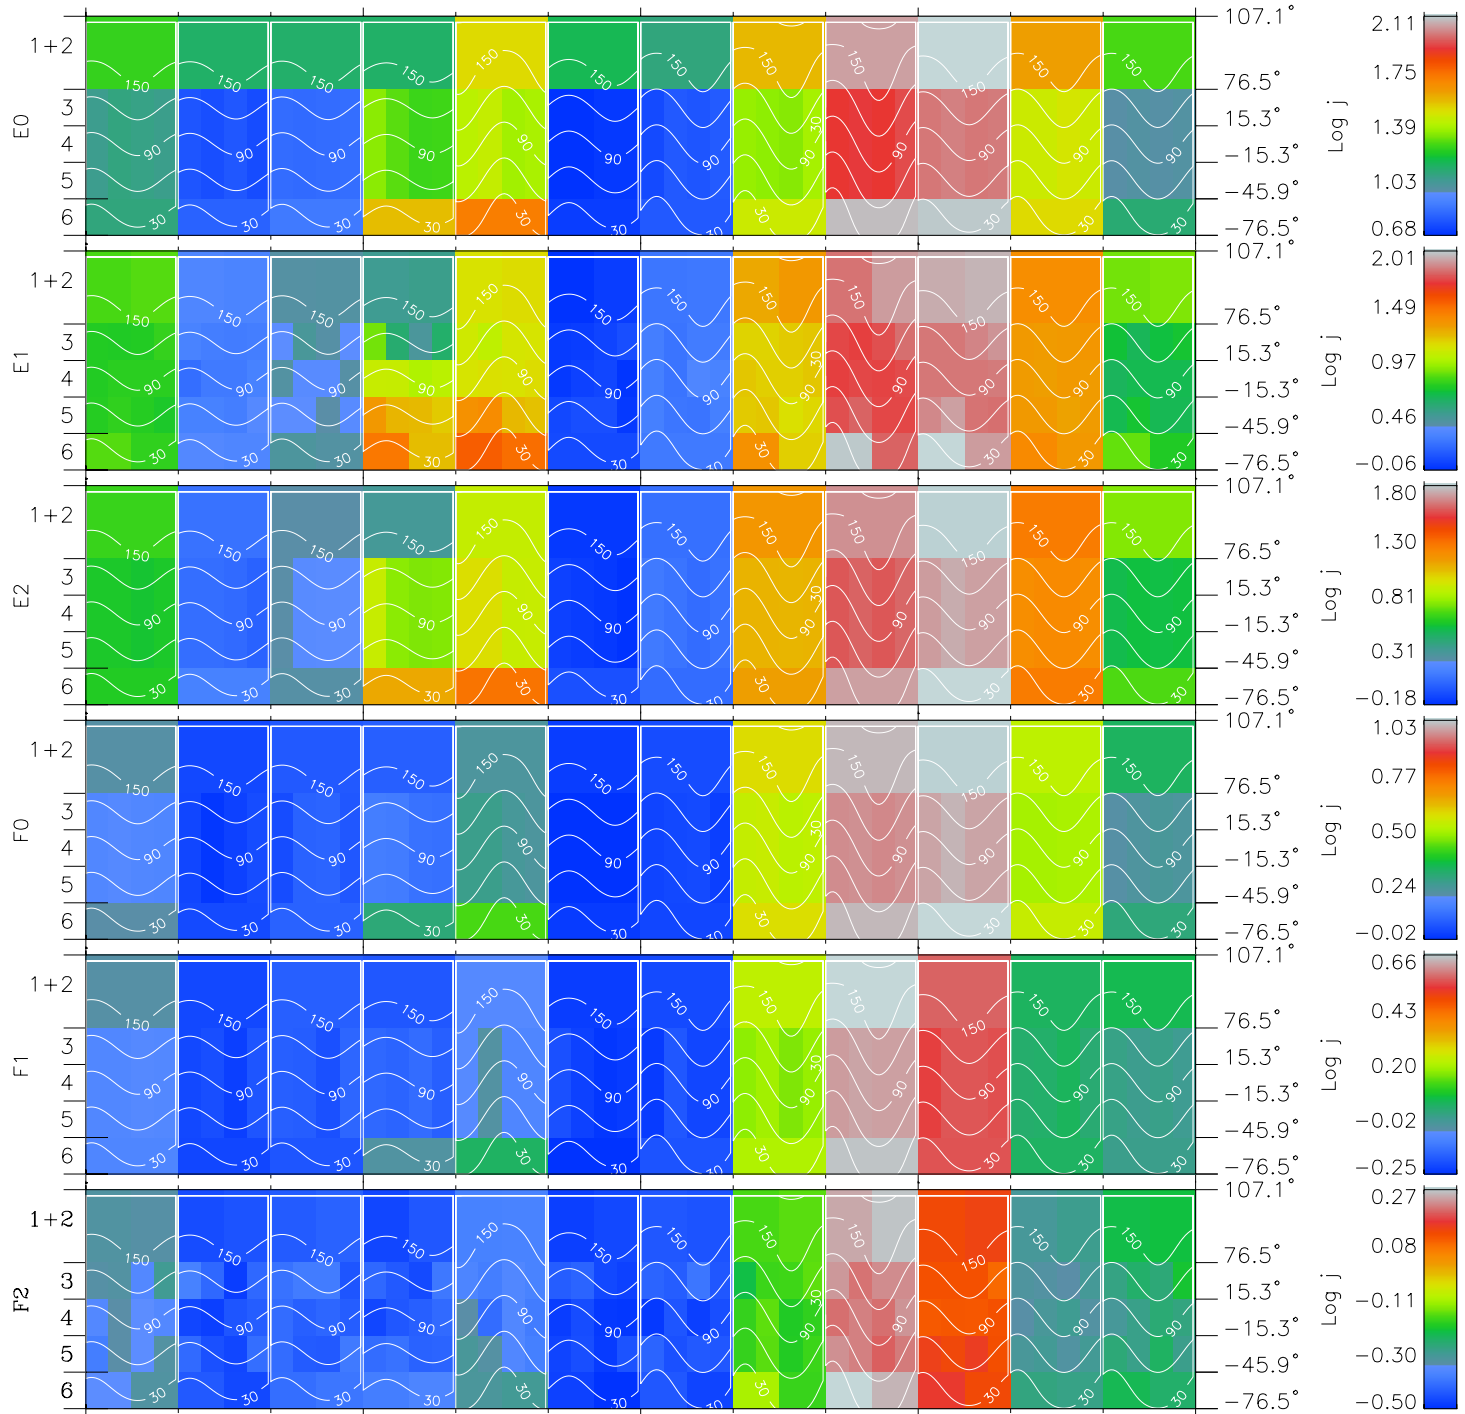

# Galileo EPD Real Time All-Sky Anisotropies 97153

Software Version: RTSKY\_FLUX V 1.20  
 Data Production: 06-03-00  
 Plot Production: Sat Sep 15 09:24:49 2001  
 Color File: wondr3  
 Geofactor File: 1.1

00:00:00 1997-153	153-06	153-12	153-18	00:00:00 1997-154	X JSE(R <sub>j</sub> )
+ -94.38 -33.63 0.54	+ -94.24 -34.09 0.56	+ -94.08 -34.55 0.59	+ -93.91 -35.00 0.62	+ -93.72 -35.45 0.65	Y JSE(R <sub>j</sub> )
					Z JSE(R <sub>j</sub> )

- ◇ = Jupiter look direction
- = Corotation look direction