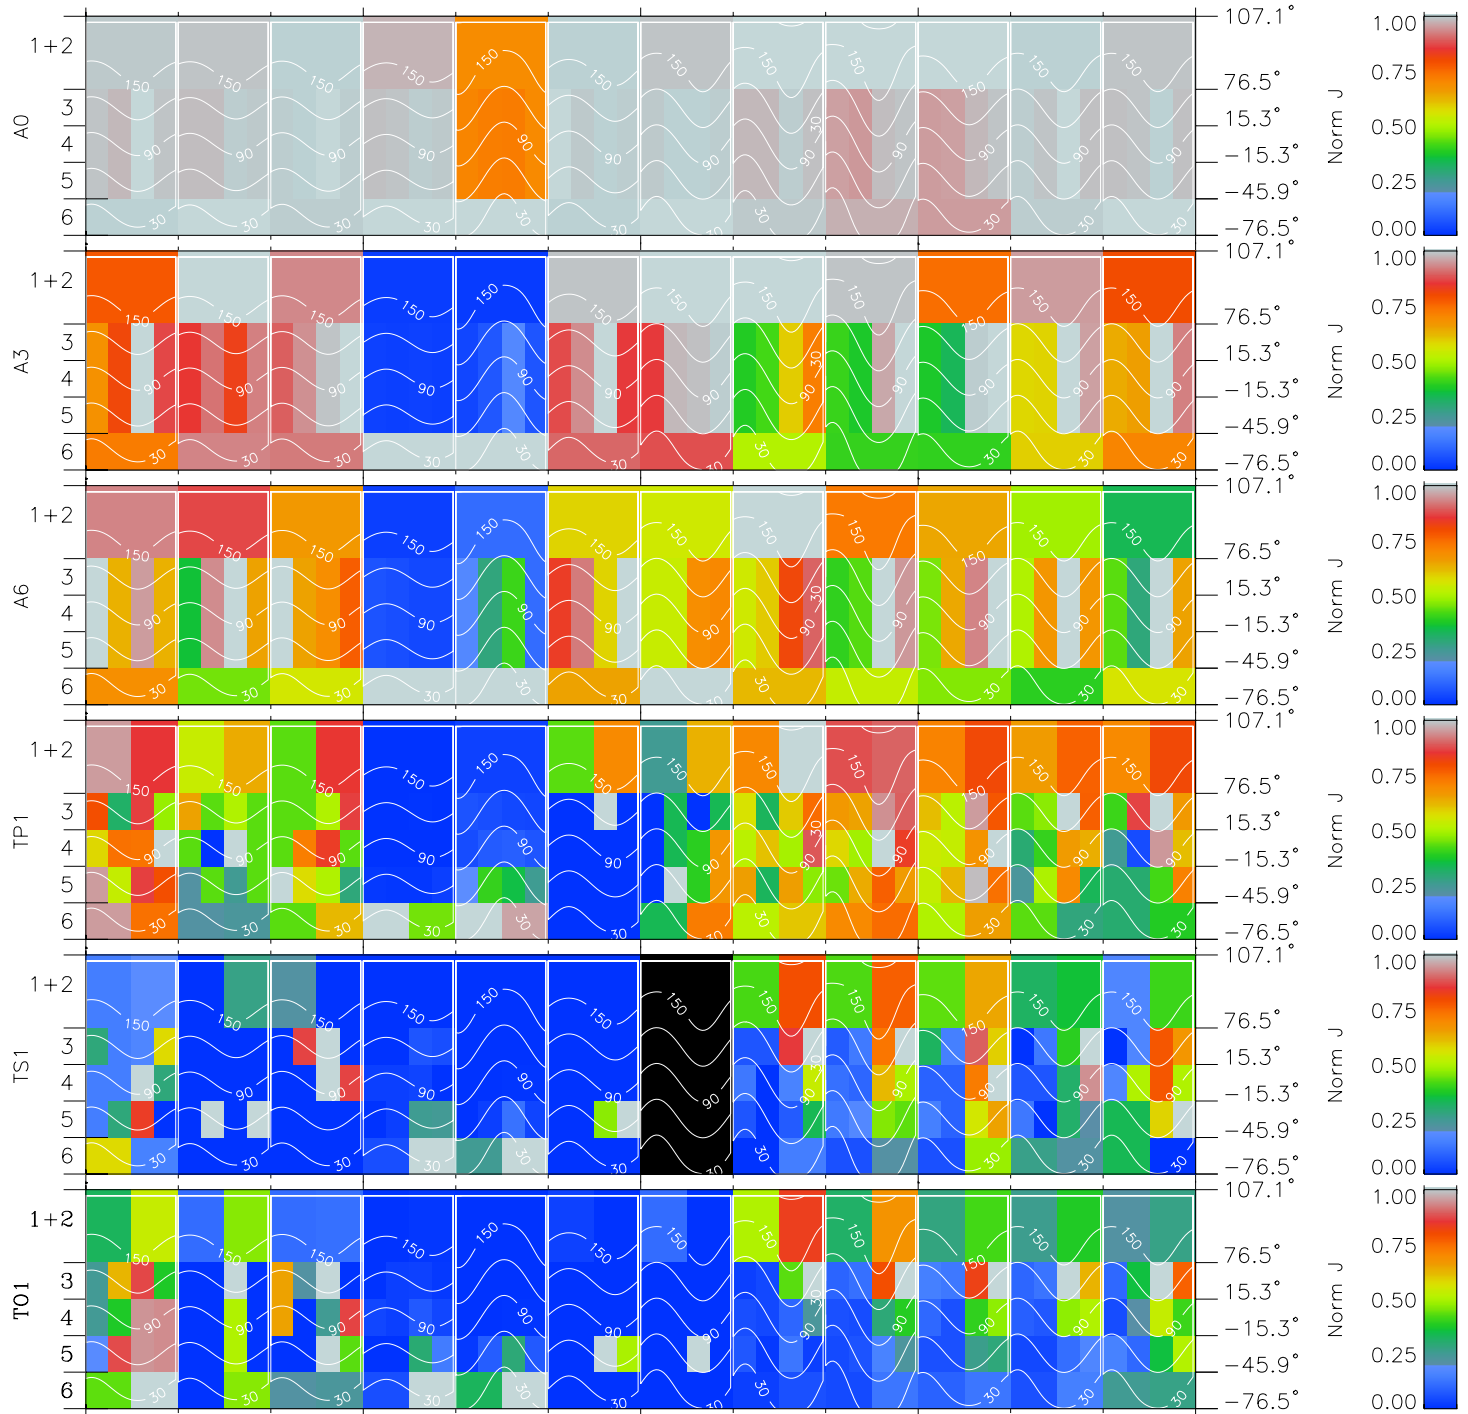

Galileo EPD Real Time All-Sky Anisotropies 97153

Software Version: RTSKY_NORM V 1.20
 Data Production: 06-03-00
 Plot Production: Sat Sep 15 09:24:57 2001
 Color File: wondr3
 Geofactor File: 1.1

00:00:00
1997-153

153-06

153-12

153-18

00:00:00
1997-154

+
-94.38
-33.63
0.54

+
-94.24
-34.09
0.56

+
-94.08
-34.55
0.59

+
-93.91
-35.00
0.62

+
-93.72
-35.45
0.65

X JSE(R_j)
Y JSE(R_j)
Z JSE(R_j)

- ◇ = Jupiter look direction
- = Corotation look direction