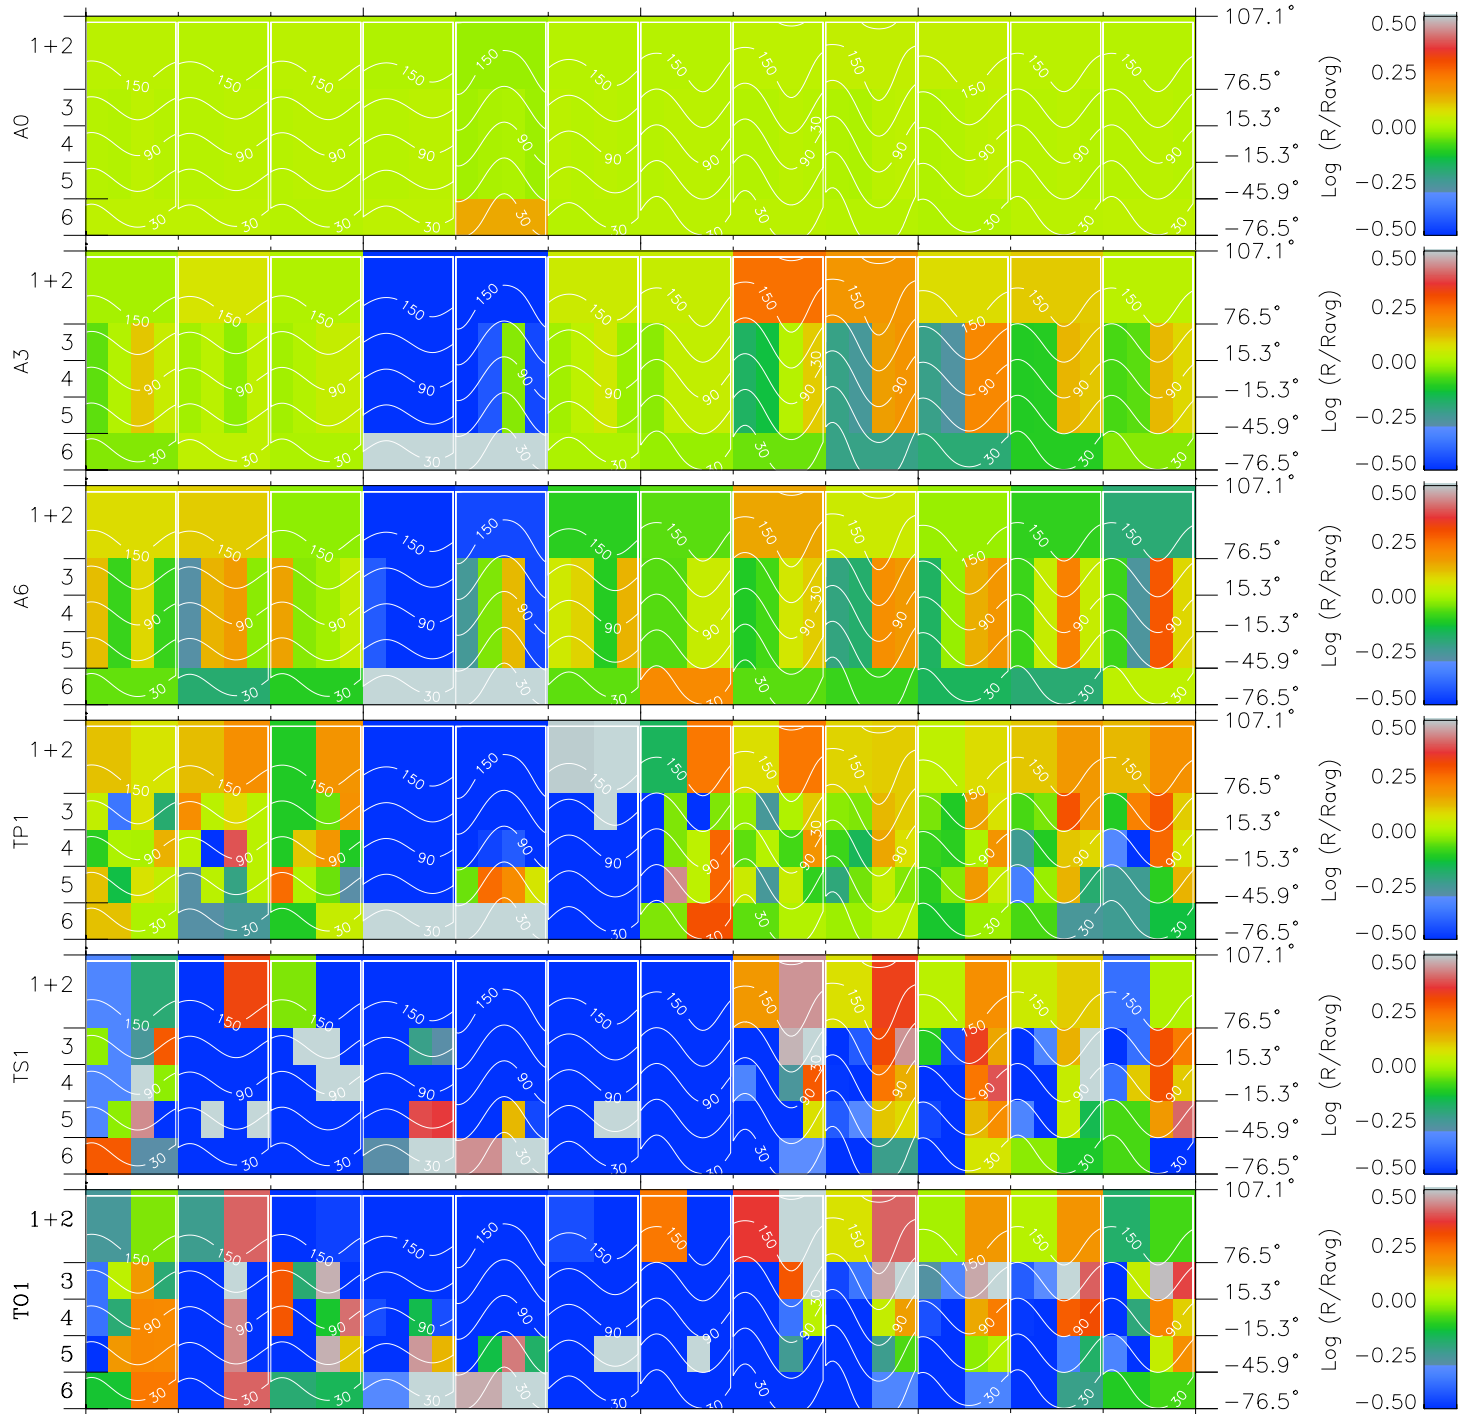

# Galileo EPD Real Time All-Sky Anisotropies 97153

Software Version: RTSKY\_MEAN V 1.20  
 Data Production: 06-03-00  
 Plot Production: Sat Sep 15 09:24:26 2001  
 Color File: wondr3  
 Geofactor File: 1.1

00:00:00 1997-153	153-06	153-12	153-18	00:00:00 1997-154	
+	+	+	+	+	X JSE(R <sub>j</sub> )
-94.38	-94.24	-94.08	-93.91	-93.72	Y JSE(R <sub>j</sub> )
-33.63	-34.09	-34.55	-35.00	-35.45	Z JSE(R <sub>j</sub> )
0.54	0.56	0.59	0.62	0.65	

- ◇ = Jupiter look direction
- = Corotation look direction