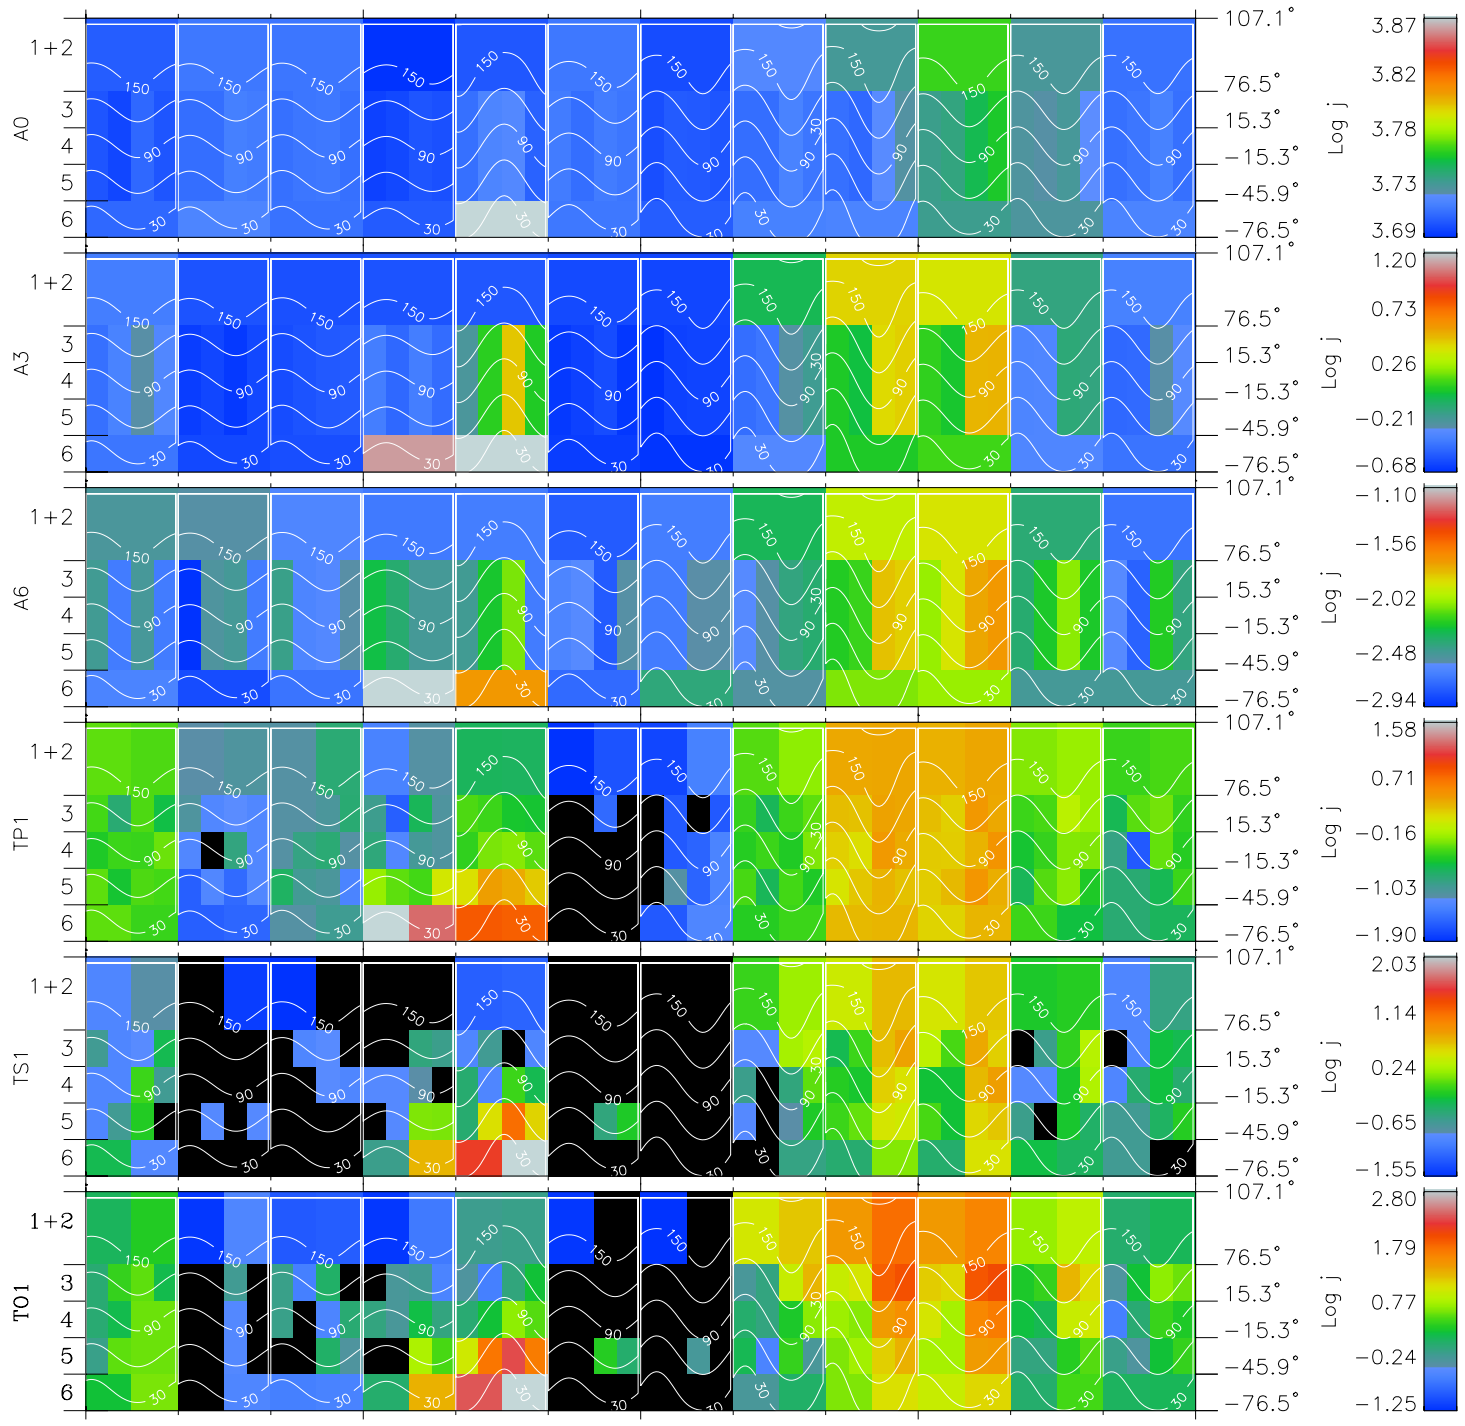

Galileo EPD Real Time All-Sky Anisotropies 97153

Software Version: RTSKY_FLUX V 1.20
 Data Production: 06-03-00
 Plot Production: Sat Sep 15 09:24:41 2001
 Color File: wondr3
 Geofactor File: 1.1

00:00:00 1997-153	153-06	153-12	153-18	00:00:00 1997-154	X JSE(R _j)	Y JSE(R _j)	Z JSE(R _j)
+ -94.38 -33.63 0.54	+ -94.24 -34.09 0.56	+ -94.08 -34.55 0.59	+ -93.91 -35.00 0.62	+ -93.72 -35.45 0.65			

- ◇ = Jupiter look direction
- = Corotation look direction