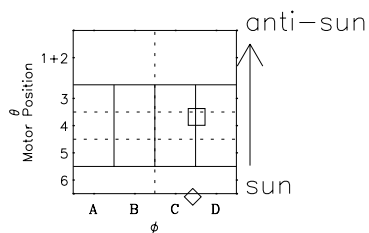

Galileo EPD Real-Time Omni 97153

Software Version: RTLINE_OMNI V 1.20
Data Production: 06-03-00
Plot Production: Sat Sep 15 09:26:23 2001

◇ = Jupiter look direction
□ = Corotation look direction