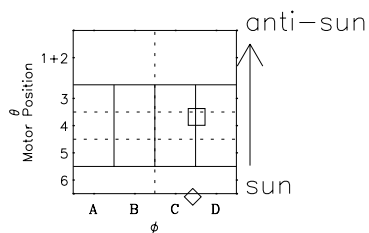

# Galileo EPD Real-Time Omni 97153

Software Version: RTLINE\_OMNI V 1.20  
Data Production: 06-03-00  
Plot Production: Sat Sep 15 09:26:23 2001

- ◇ = Jupiter look direction
- = Corotation look direction