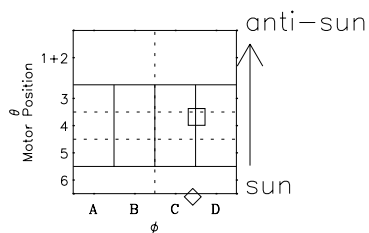

Galileo EPD Real-Time Omni 97153

Software Version: RTLINE_OMNI V 1.20
Data Production: 06-03-00
Plot Production: Sat Sep 15 09:26:22 2001

◇ = Jupiter look direction
□ = Corotation look direction