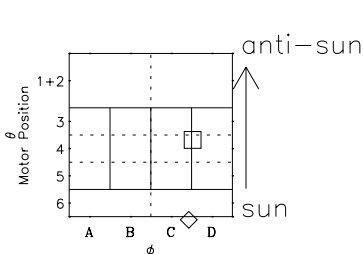

Galileo EPD Real-Time Six-Sector 97153

Software Version: RTLINE_R6 V 1.20
Data Production: 06-03-00
Plot Production: Sat Sep 15 09:26:31 2001

◇ = Jupiter look direction
□ = Corotation look direction