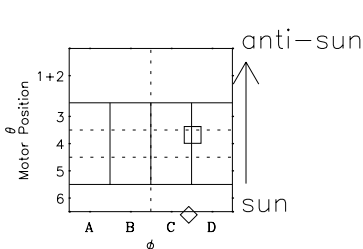

Galileo EPD Real-Time Six-Sector 97153

Software Version: RTLINE_R6 V 1.20
Data Production: 06-03-00
Plot Production: Sat Sep 15 09:26:30 2001

◇ = Jupiter look direction
□ = Corotation look direction