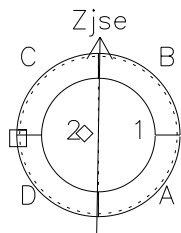

# Galileo EPD Real-Time Six-Sector 97153

Software Version: RTLINE\_R6 V 1.20  
Data Production: 06-03-00  
Plot Production: Sat Sep 15 09:26:29 2001

◇ = Jupiter look direction  
□ = Corotation look direction