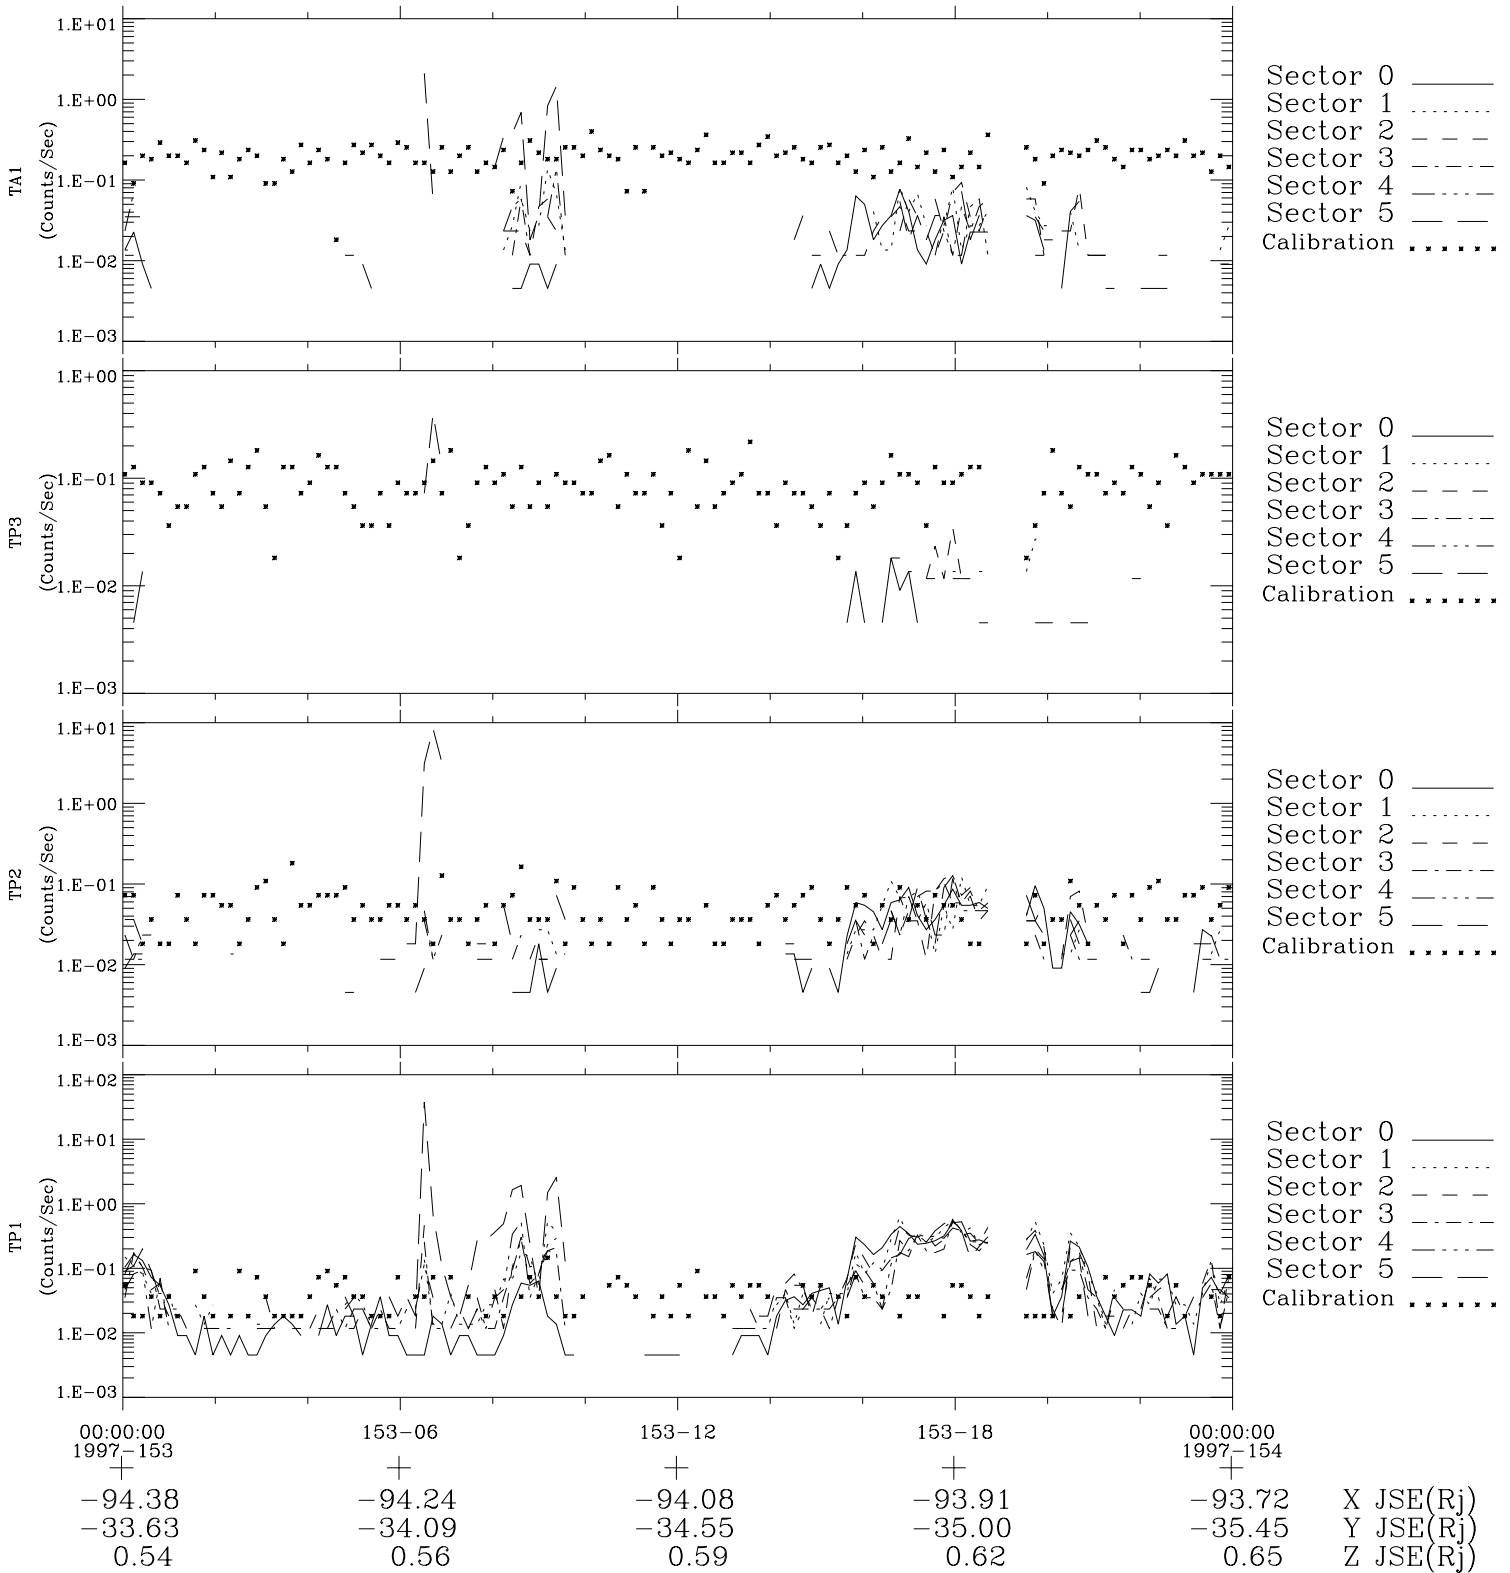

# Galileo EPD Real-Time Six-Sector 97153

Software Version: RTLINE\_R6 V 1.20  
Data Production: 06-03-00  
Plot Production: Sat Sep 15 09:26:29 2001

◇ = Jupiter look direction  
□ = Corotation look direction