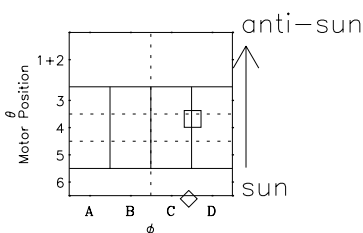

# Galileo EPD Real-Time Six-Sector 97153

Software Version: RTLINE\_R6 V 1.20  
Data Production: 06-03-00  
Plot Production: Sat Sep 15 09:26:29 2001

◇ = Jupiter look direction  
□ = Corotation look direction