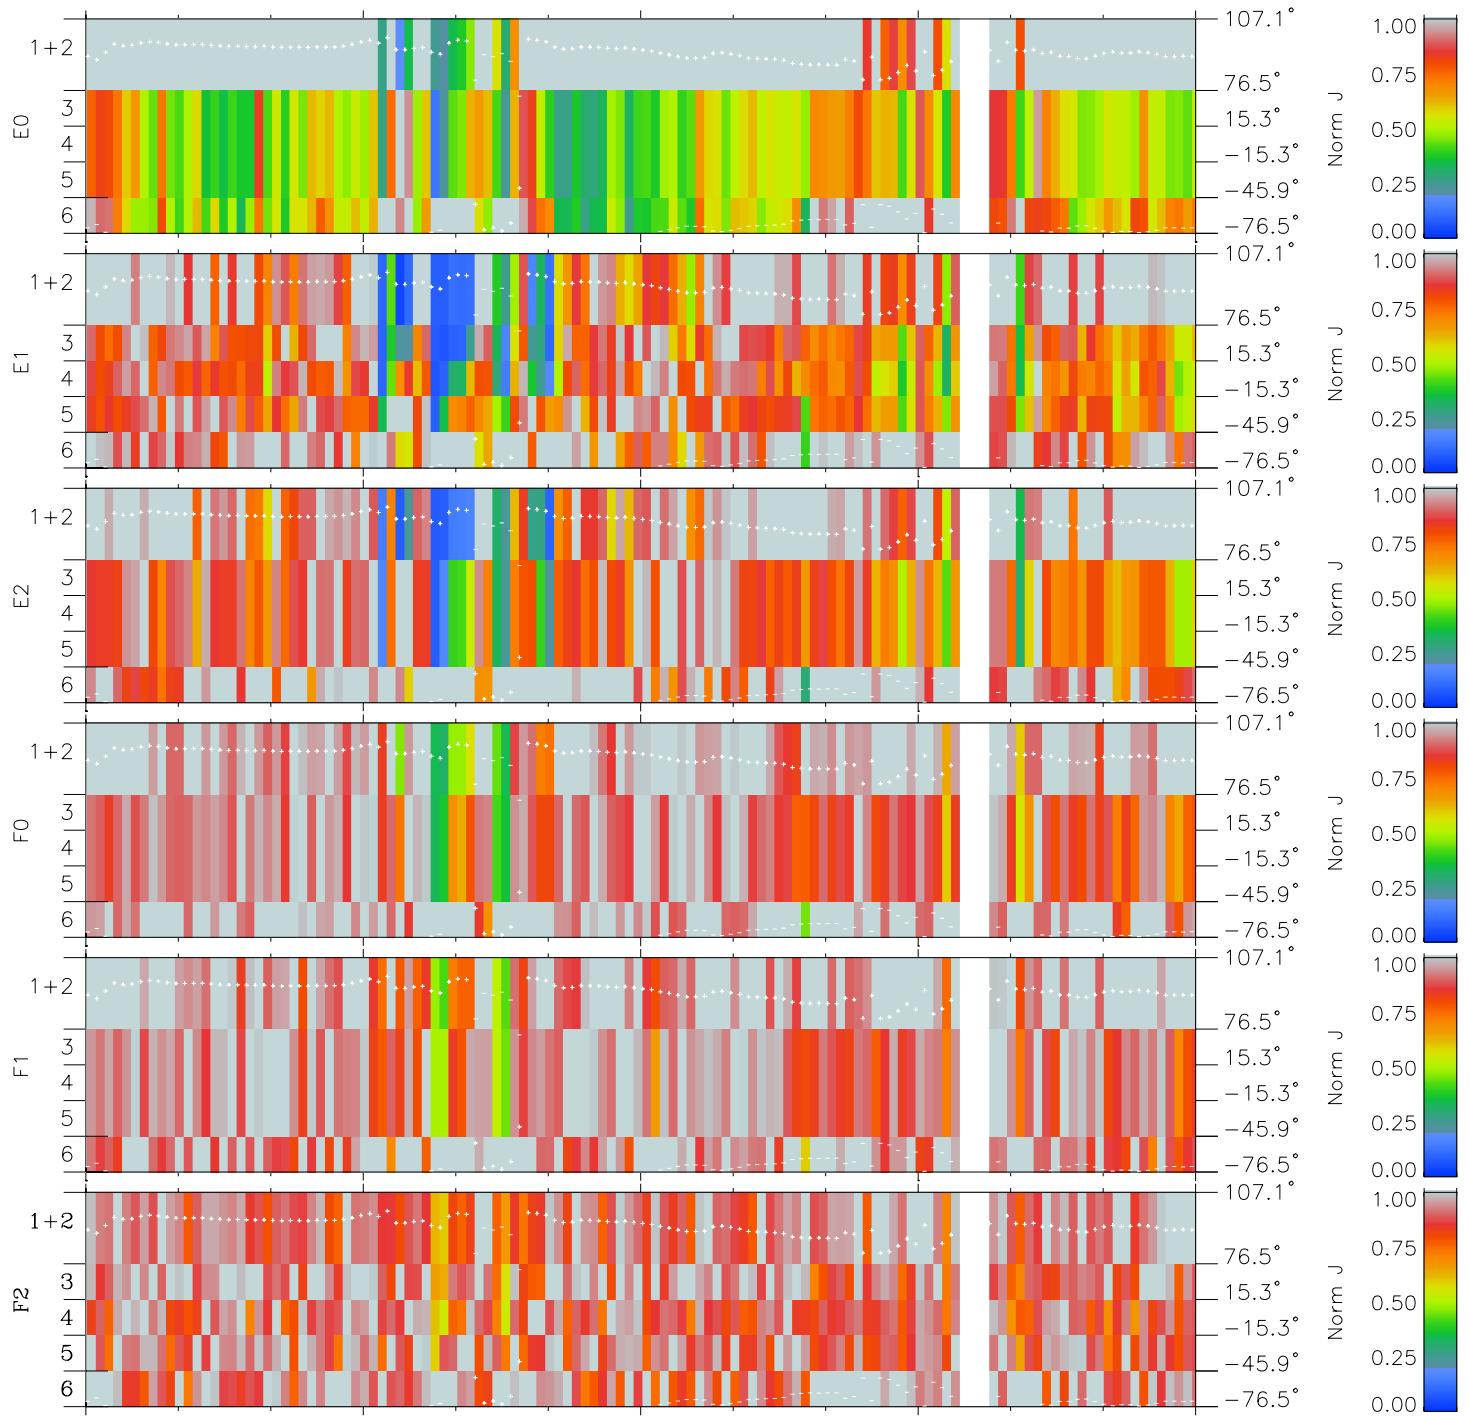

Galileo EPD Real Elevation Anisotropies 97153

Software Version: RTELEV_NORM V 1.20
Data Production: 06-03-00
Plot Production: Sat Sep 15 09:25:41 2001
Color File: wondr3
Geofactor File: 1.1

00:00:00 1997-153	153-06	153-12	153-18	00:00:00 1997-154	
+	+	+	+	+	X JSE(R _j)
-94.38	-94.24	-94.08	-93.91	-93.72	Y JSE(R _j)
-33.63	-34.09	-34.55	-35.00	-35.45	Z JSE(R _j)
0.54	0.56	0.59	0.62	0.65	

- ◇ = Jupiter look direction
- = Corotation look direction