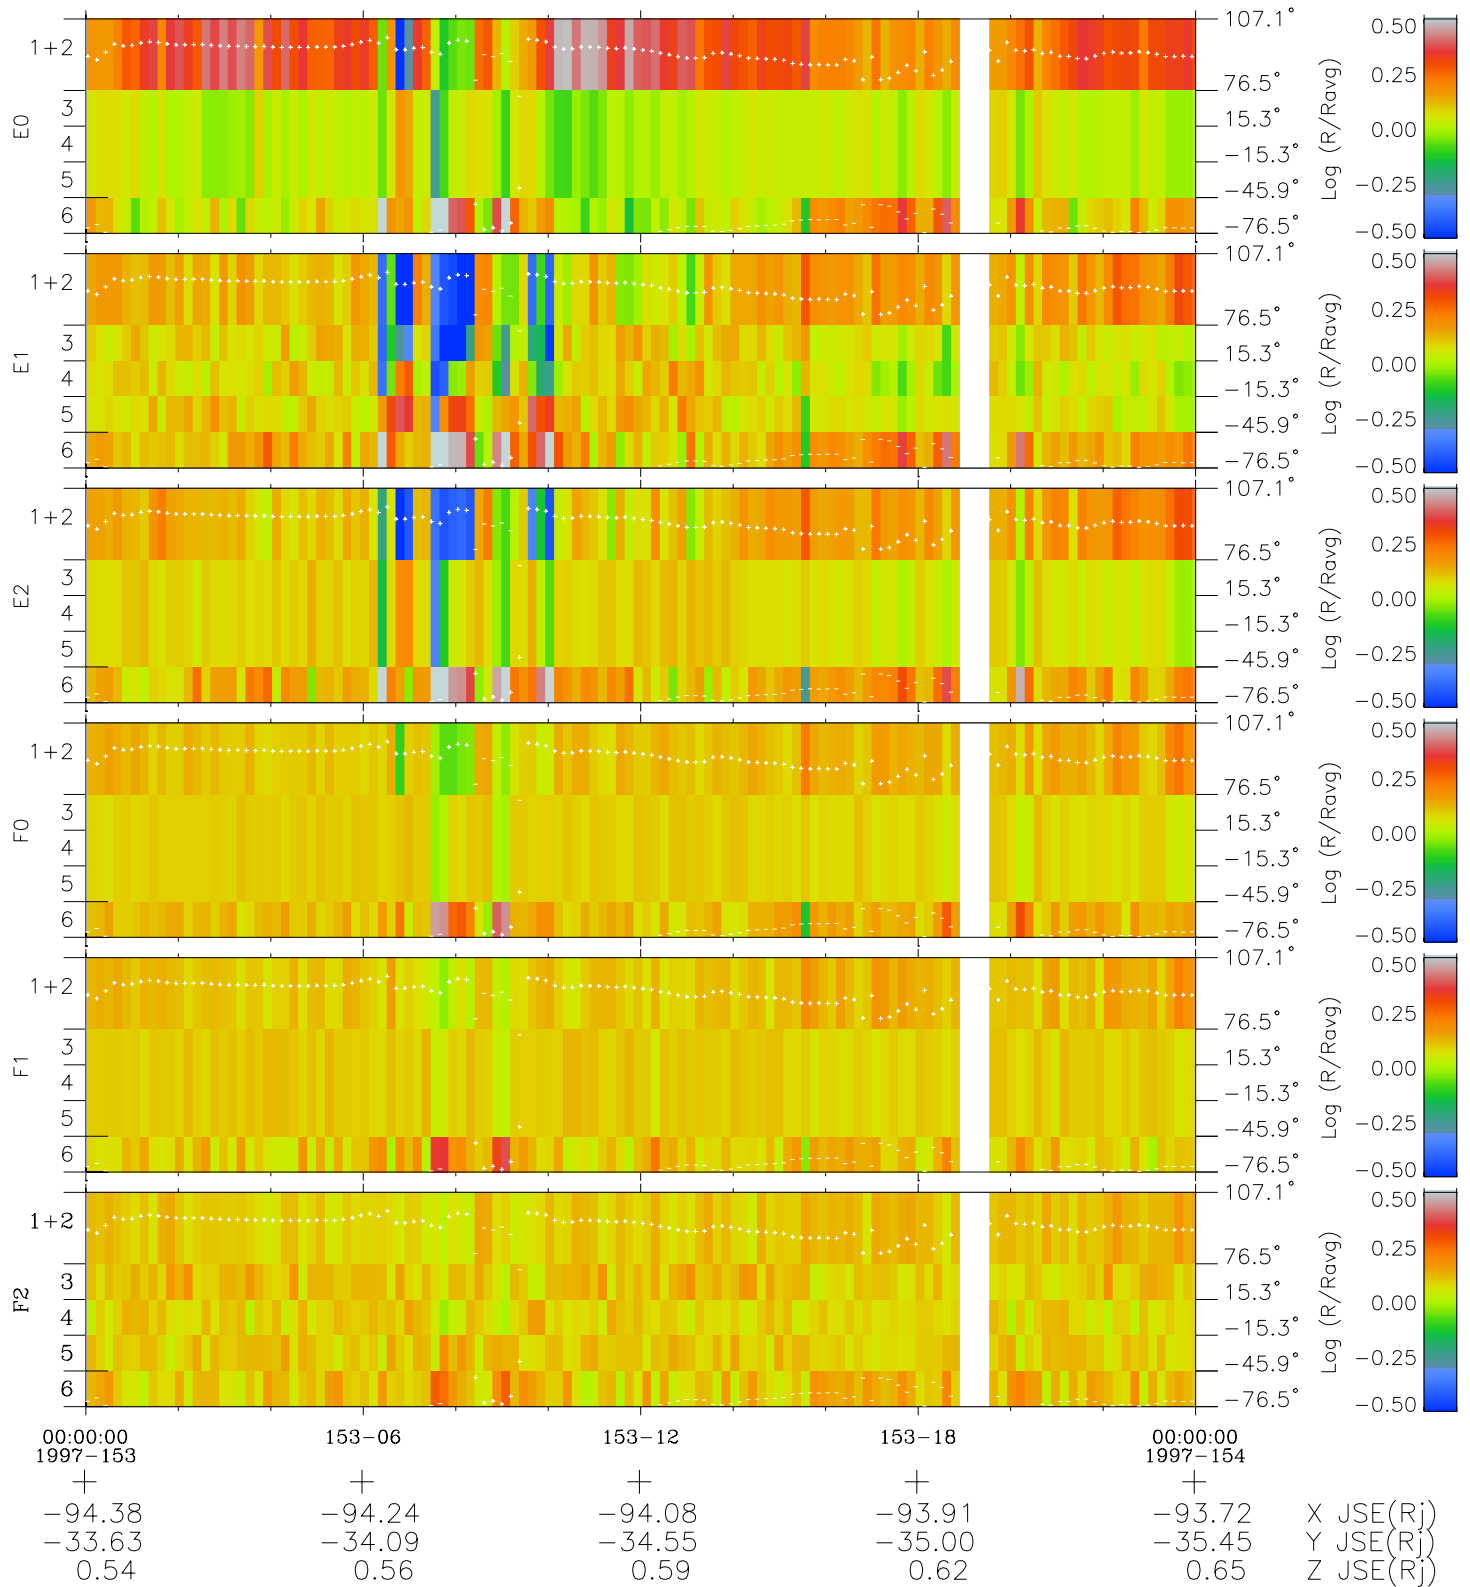

Galileo EPD Real Elevation Anisotropies 97153

Software Version: RTELEV_MEAN V 1.20
 Data Production: 06-03-00
 Plot Production: Sat Sep 15 09:25:17 2001
 Color File: wondr3
 Geofactor File: 1.1

- ◇ = Jupiter look direction
- = Corotation look direction