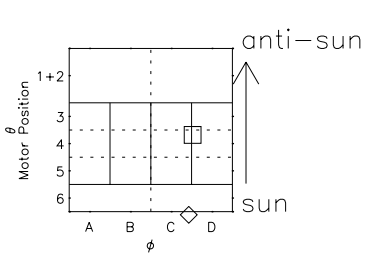

Galileo EPD Real Elevation Anisotropies 97153

Software Version: RTELEV_FLUX V 1.20
Data Production: 06-03-00
Plot Production: Sat Sep 15 09:25:29 2001
Color File: wondr3
Geofactor File: 1.1

00:00:00 1997-153	153-06	153-12	153-18	00:00:00 1997-154	X JSE(R _j)
+	+	+	+	+	Y JSE(R _j)
-94.38	-94.24	-94.08	-93.91	-93.72	Z JSE(R _j)
-33.63	-34.09	-34.55	-35.00	-35.45	
0.54	0.56	0.59	0.62	0.65	

◇ = Jupiter look direction
□ = Corotation look direction