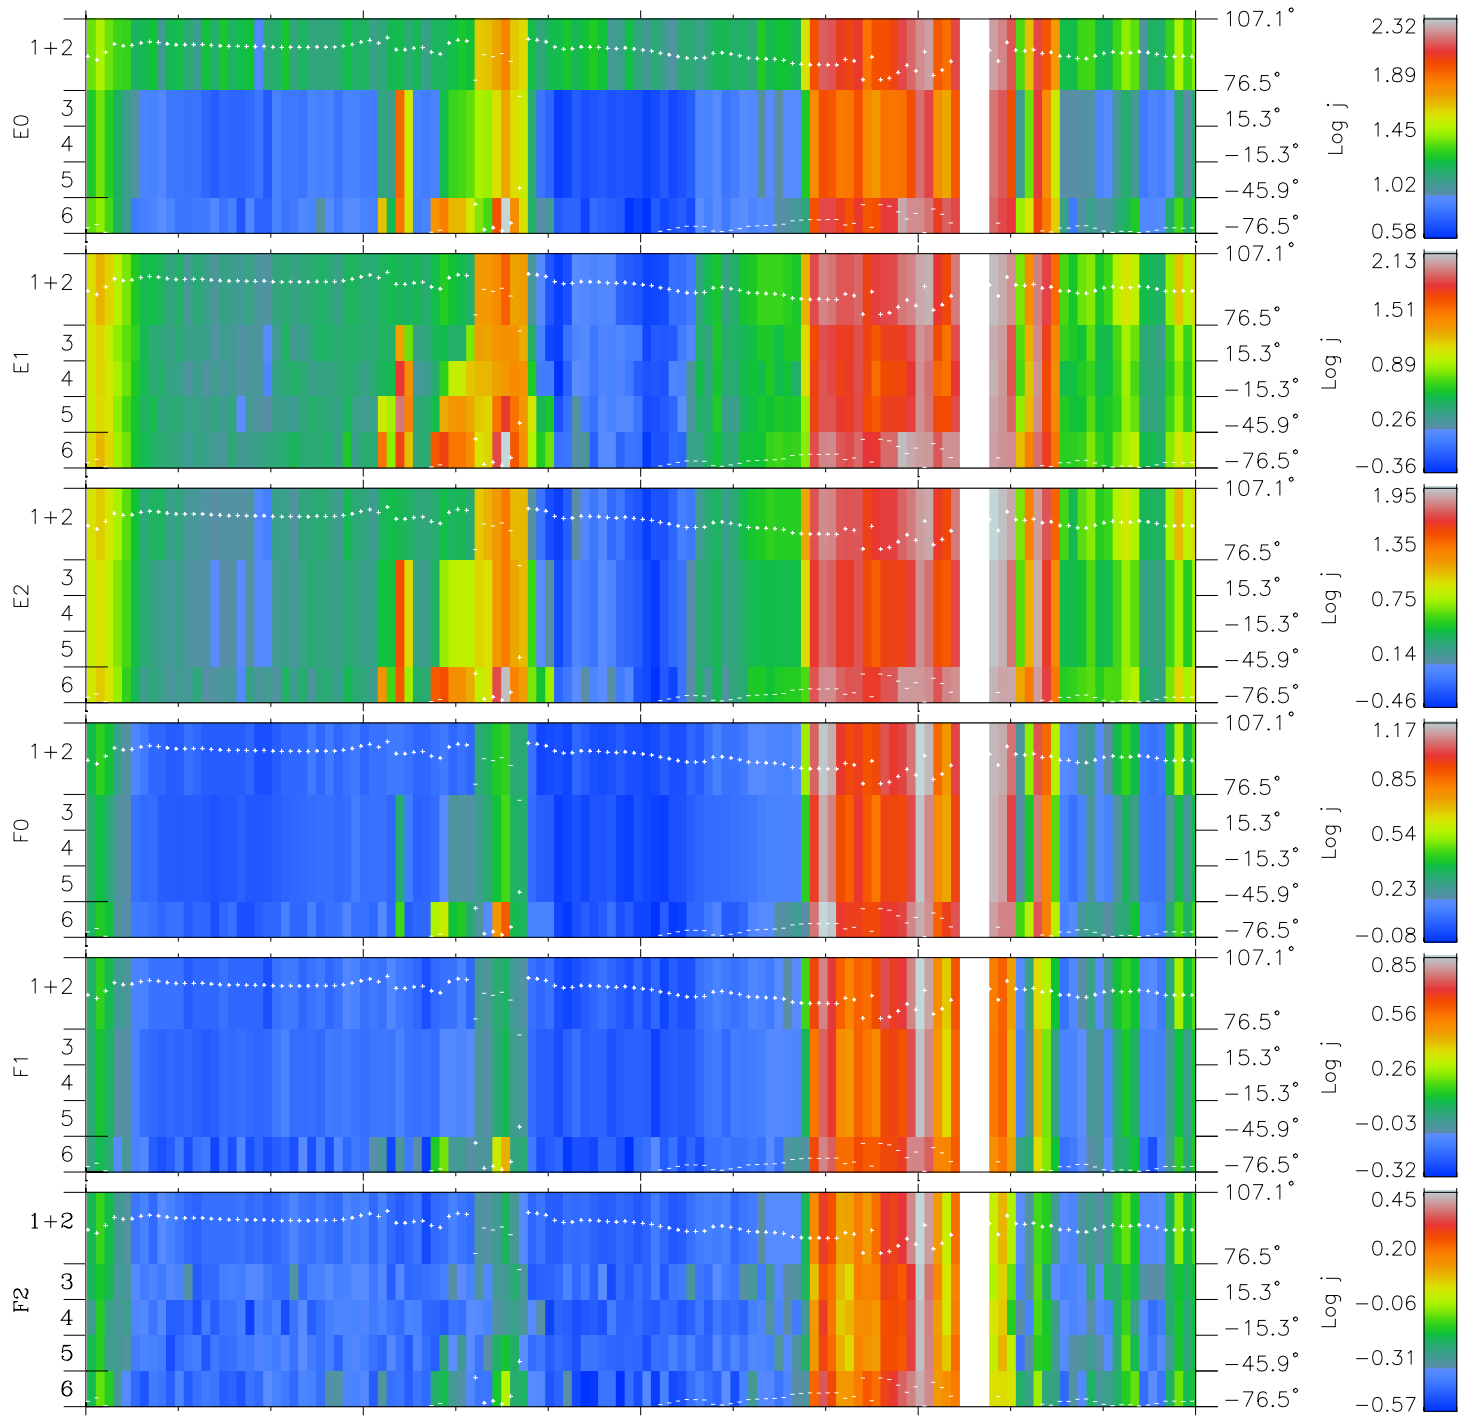

Galileo EPD Real Elevation Anisotropies 97153

Software Version: RTELEV_FLUX V 1.20
Data Production: 06-03-00
Plot Production: Sat Sep 15 09:25:29 2001
Color File: wondr3
Geofactor File: 1.1

00:00:00 1997-153	153-06	153-12	153-18	00:00:00 1997-154	X JSE(R _j)
+	+	+	+	+	Y JSE(R _j)
-94.38	-94.24	-94.08	-93.91	-93.72	Z JSE(R _j)
-33.63	-34.09	-34.55	-35.00	-35.45	
0.54	0.56	0.59	0.62	0.65	

◇ = Jupiter look direction
□ = Corotation look direction