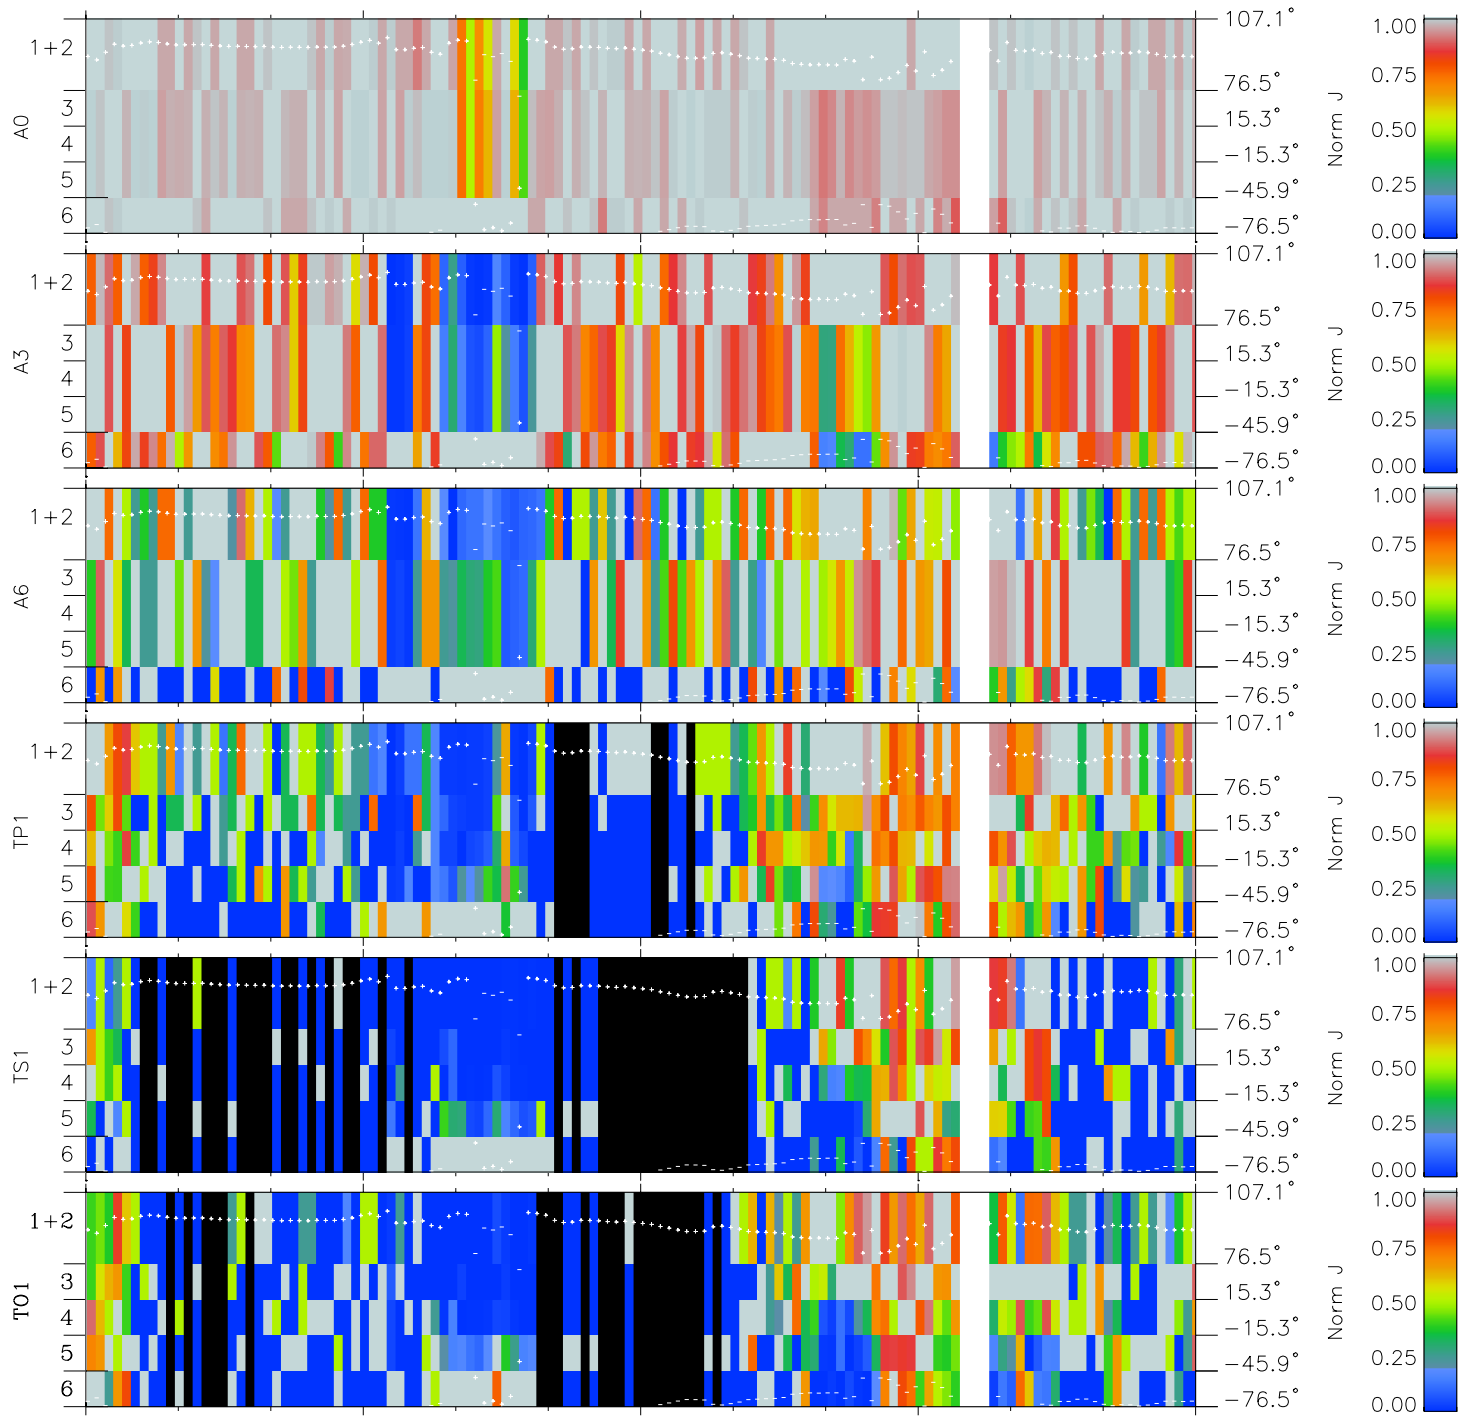

Galileo EPD Real Elevation Anisotropies 97153

Software Version: RTELEV_NORM V 1.20
 Data Production: 06-03-00
 Plot Production: Sat Sep 15 09:25:35 2001
 Color File: wondr3
 Geofactor File: 1.1

00:00:00 1997-153	153-06	153-12	153-18	00:00:00 1997-154	
+	+	+	+	+	X JSE(R _j)
-94.38	-94.24	-94.08	-93.91	-93.72	Y JSE(R _j)
-33.63	-34.09	-34.55	-35.00	-35.45	Z JSE(R _j)
0.54	0.56	0.59	0.62	0.65	

- ◇ = Jupiter look direction
- = Corotation look direction