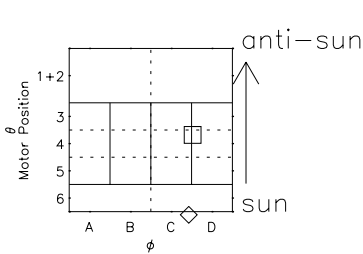

Galileo EPD Real Elevation Anisotropies 97153

Software Version: RTELEV_NORM V 1.20
 Data Production: 06-03-00
 Plot Production: Sat Sep 15 09:25:35 2001
 Color File: wondr3
 Geofactor File: 1.1

00:00:00 1997-153	153-06	153-12	153-18	00:00:00 1997-154	
+	+	+	+	+	X JSE(R _j)
-94.38	-94.24	-94.08	-93.91	-93.72	Y JSE(R _j)
-33.63	-34.09	-34.55	-35.00	-35.45	Z JSE(R _j)
0.54	0.56	0.59	0.62	0.65	

- ◇ = Jupiter look direction
- = Corotation look direction