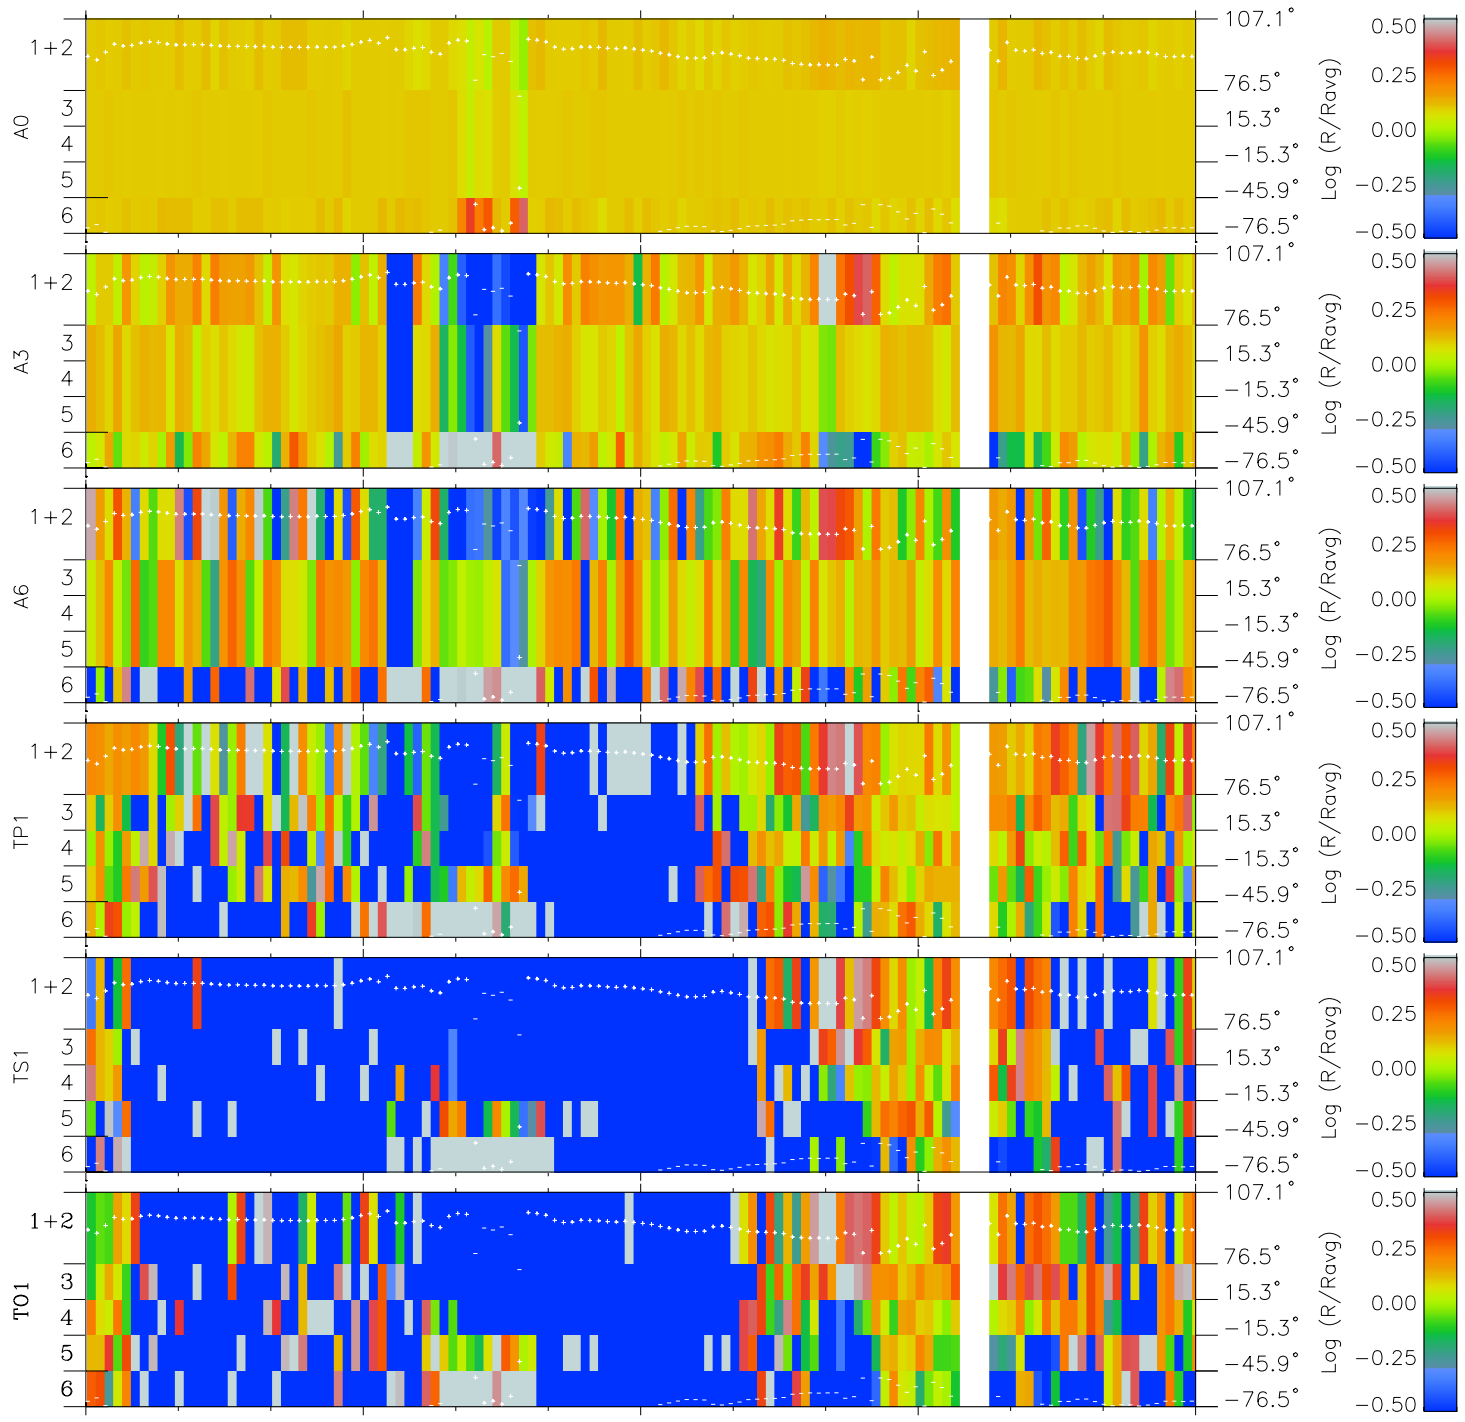

Galileo EPD Real Elevation Anisotropies 97153

Software Version: RTELEV_MEAN V 1.20
Data Production: 06-03-00
Plot Production: Sat Sep 15 09:25:11 2001
Color File: wondr3
Geofactor File: 1.1

00:00:00 1997-153	153-06	153-12	153-18	00:00:00 1997-154	
+	+	+	+	+	X JSE(R _j)
-94.38	-94.24	-94.08	-93.91	-93.72	Y JSE(R _j)
-33.63	-34.09	-34.55	-35.00	-35.45	Z JSE(R _j)
0.54	0.56	0.59	0.62	0.65	

- ◇ = Jupiter look direction
- = Corotation look direction