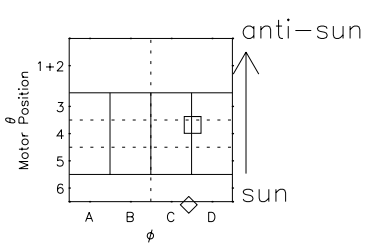

Galileo EPD Real Elevation Anisotropies 97153

Software Version: RTELEV_MEAN V 1.20
Data Production: 06-03-00
Plot Production: Sat Sep 15 09:25:11 2001
Color File: wondr3
Geofactor File: 1.1

00:00:00 1997-153	153-06	153-12	153-18	00:00:00 1997-154	
+	+	+	+	+	X JSE(R _j)
-94.38	-94.24	-94.08	-93.91	-93.72	Y JSE(R _j)
-33.63	-34.09	-34.55	-35.00	-35.45	Z JSE(R _j)
0.54	0.56	0.59	0.62	0.65	

- ◇ = Jupiter look direction
- = Corotation look direction