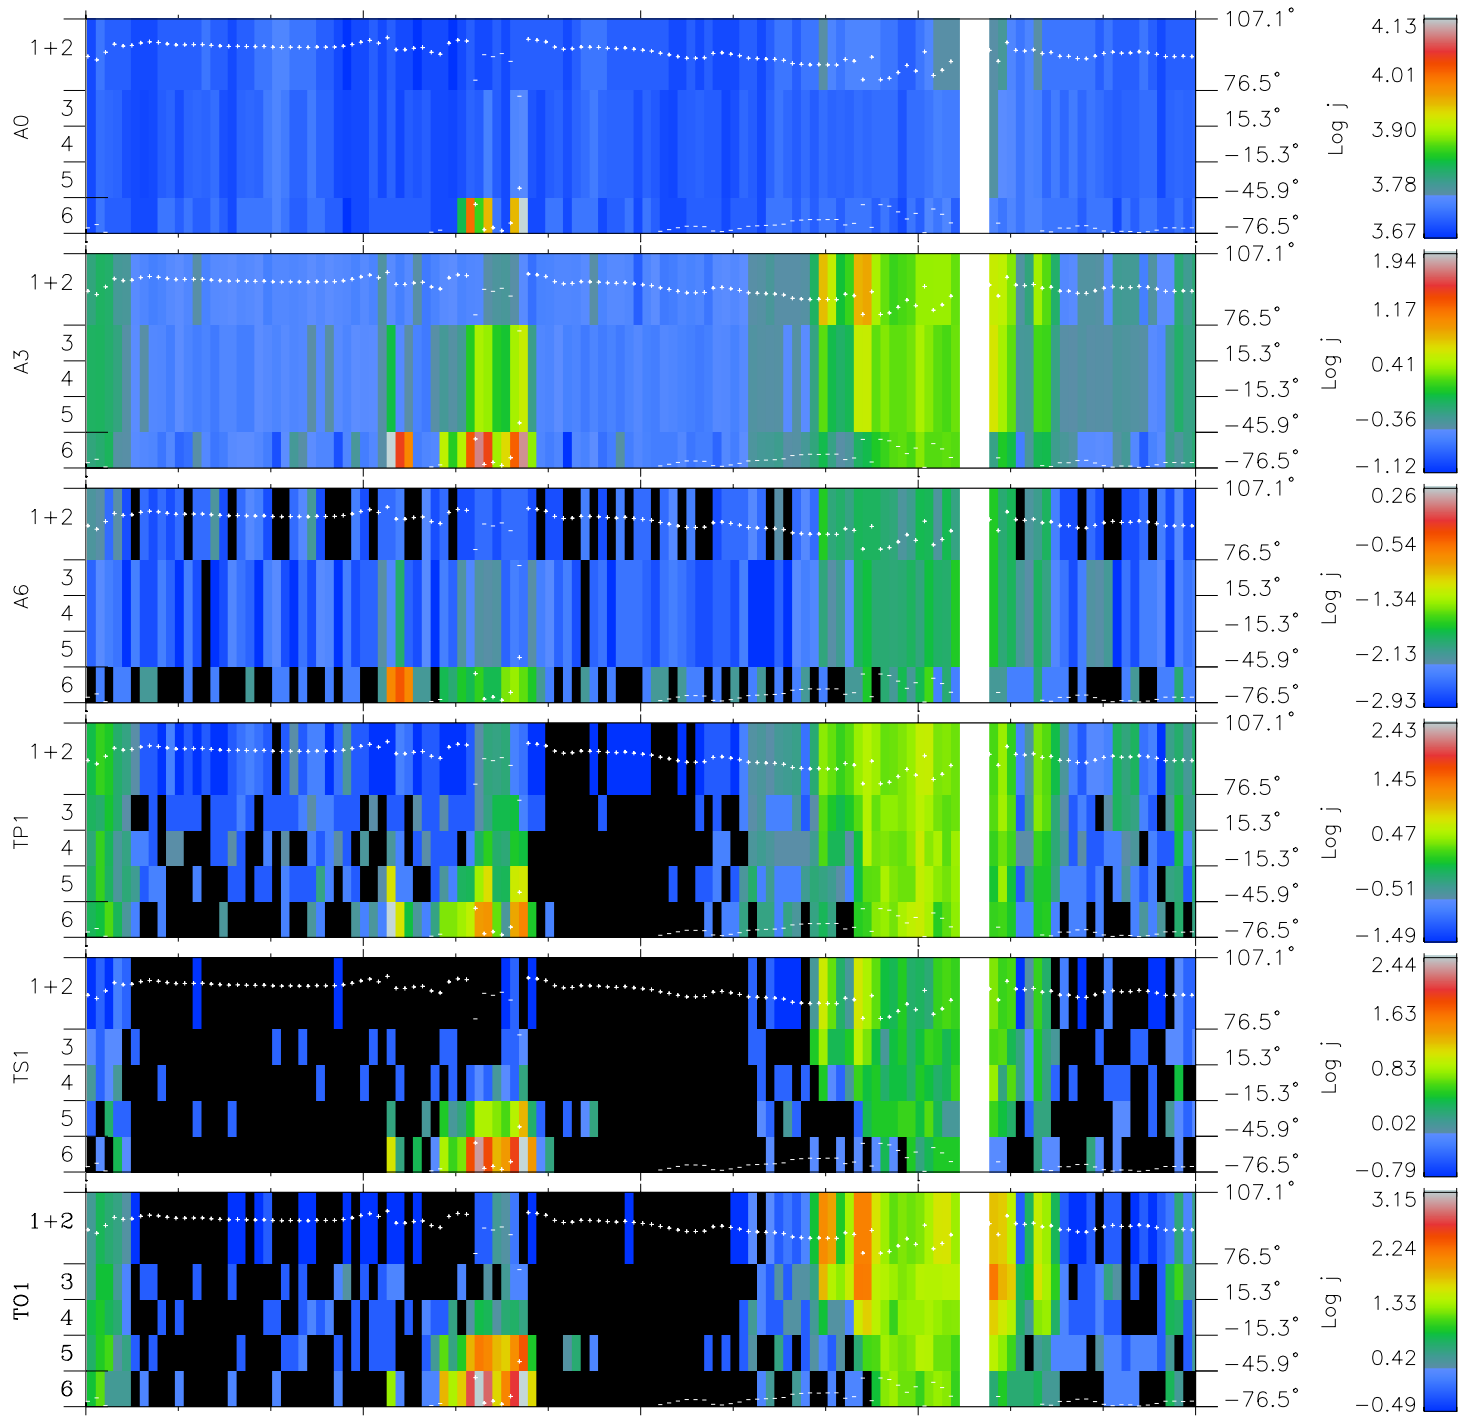

Galileo EPD Real Elevation Anisotropies 97153

Software Version: RTELEV_FLUX V 1.20
Data Production: 06-03-00
Plot Production: Sat Sep 15 09:25:23 2001
Color File: wondr3
Geofactor File: 1.1

00:00:00 1997-153	153-06	153-12	153-18	00:00:00 1997-154	X JSE(R _j)
+	+	+	+	+	Y JSE(R _j)
-94.38	-94.24	-94.08	-93.91	-93.72	Z JSE(R _j)
-33.63	-34.09	-34.55	-35.00	-35.45	
0.54	0.56	0.59	0.62	0.65	

- ◇ = Jupiter look direction
- = Corotation look direction