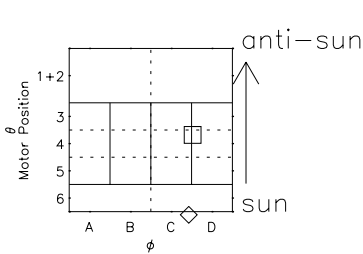

Galileo EPD Real Elevation Anisotropies 97153

Software Version: RTELEV_FLUX V 1.20
Data Production: 06-03-00
Plot Production: Sat Sep 15 09:25:23 2001
Color File: wondr3
Geofactor File: 1.1

00:00:00 1997-153	153-06	153-12	153-18	00:00:00 1997-154	X JSE(R _j)
+	+	+	+	+	Y JSE(R _j)
-94.38	-94.24	-94.08	-93.91	-93.72	Z JSE(R _j)
-33.63	-34.09	-34.55	-35.00	-35.45	
0.54	0.56	0.59	0.62	0.65	

- ◇ = Jupiter look direction
- = Corotation look direction