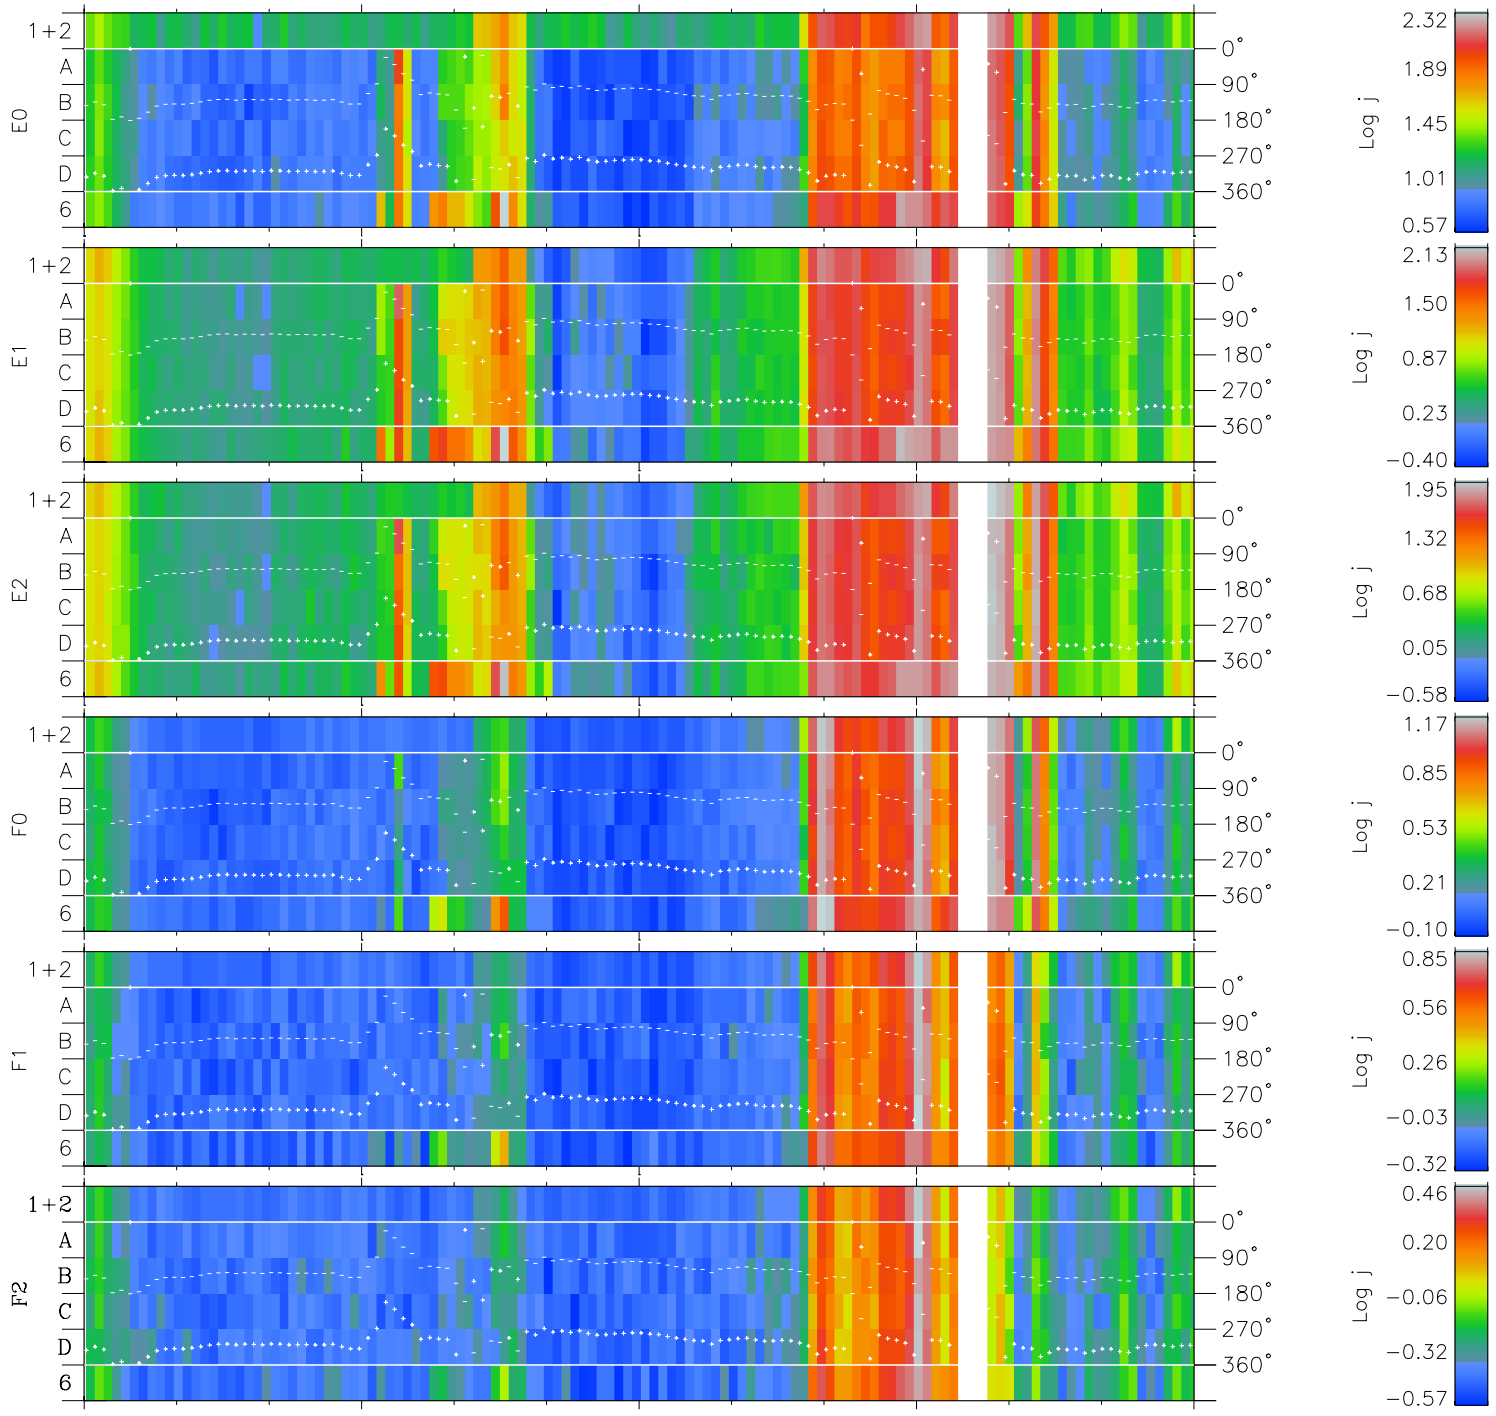

Galileo EPD Real Time Azimuth Anisotropies 97153

Software Version: RTAZIM_FLUX V 1.20
 Data Production: 06-03-00
 Plot Production: Sat Sep 15 09:26:05 2001
 Color File: wondr3
 Geofactor File: 1.1

00:00:00 1997-153	153-06	153-12	153-18	00:00:00 1997-154	
+	+	+	+	+	X JSE(R _j)
-94.38	-94.24	-94.08	-93.91	-93.72	Y JSE(R _j)
-33.63	-34.09	-34.55	-35.00	-35.45	Z JSE(R _j)
0.54	0.56	0.59	0.62	0.65	

◇ = Jupiter look direction
 □ = Corotation look direction