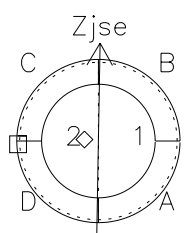

Galileo EPD Real Time Azimuth Anisotropies 97153

Software Version: RTAZIM_MEAN V 1.20
 Data Production: 06-03-00
 Plot Production: Sat Sep 15 09:25:48 2001
 Color File: wondr3
 Geofactor File: 1.1

◇ = Jupiter look direction
 □ = Corotation look direction