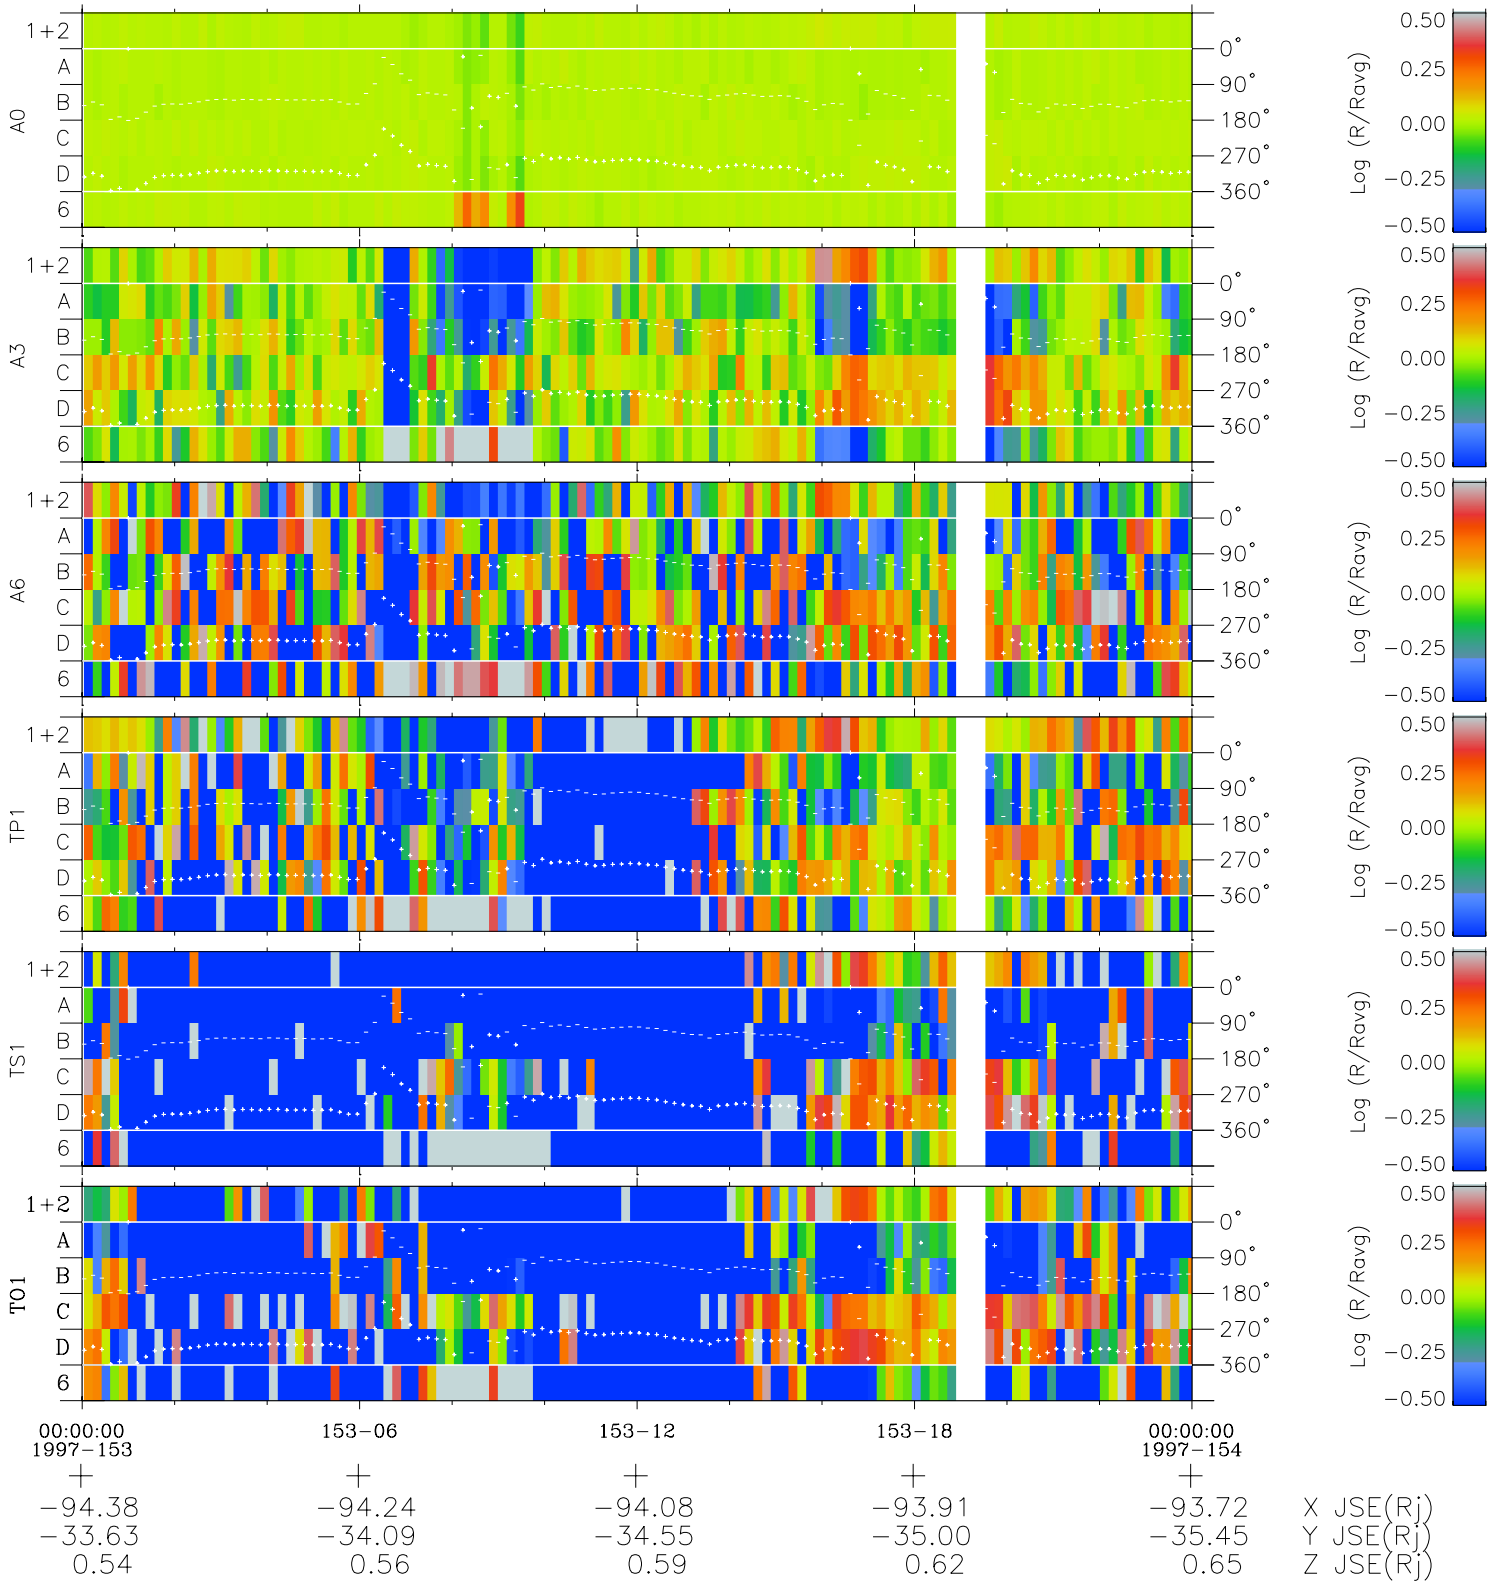

Galileo EPD Real Time Azimuth Anisotropies 97153

Software Version: RTAZIM_MEAN V 1.20
 Data Production: 06-03-00
 Plot Production: Sat Sep 15 09:25:48 2001
 Color File: wondr3
 Geofactor File: 1.1

◇ = Jupiter look direction
 □ = Corotation look direction