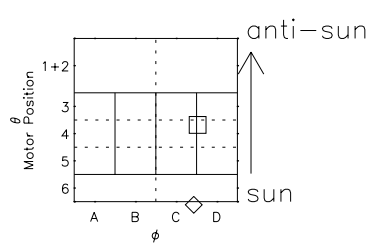

Galileo EPD Real Time Azimuth Anisotropies 97153

Software Version: RTAZIM_MEAN V 1.20
 Data Production: 06-03-00
 Plot Production: Sat Sep 15 09:25:48 2001
 Color File: wondr3
 Geofactor File: 1.1

◇ = Jupiter look direction
 □ = Corotation look direction