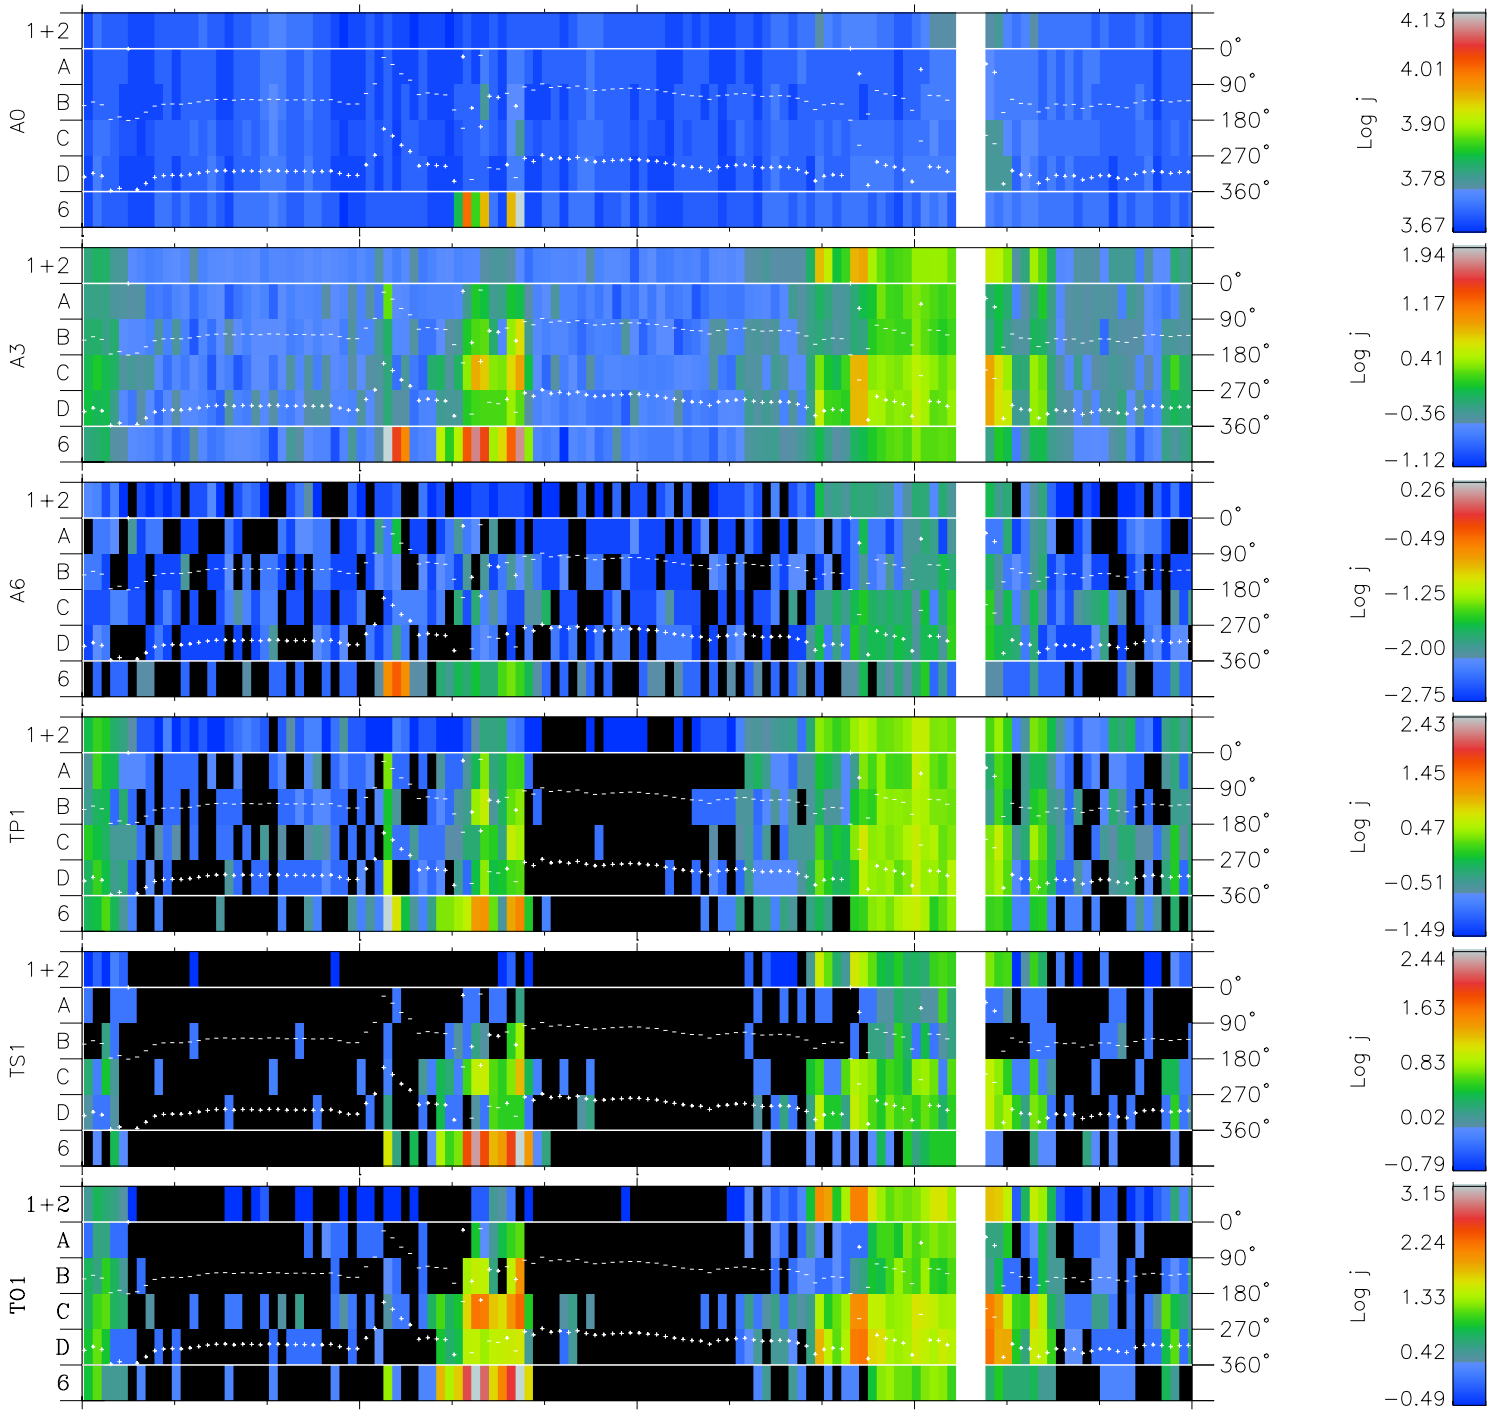

Galileo EPD Real Time Azimuth Anisotropies 97153

Software Version: RTAZIM_FLUX V 1.20
Data Production: 06-03-00
Plot Production: Sat Sep 15 09:26:00 2001
Color File: wondr3
Geofactor File: 1.1

| | | | | | |
|----------------------|--------|--------|--------|----------------------|------------------------|
| 00:00:00 1997-153 | 153-06 | 153-12 | 153-18 | 00:00:00 1997-154 | |
| + | + | + | + | + | X JSE(R _j) |
| -94.38 | -94.24 | -94.08 | -93.91 | -93.72 | Y JSE(R _j) |
| -33.63 | -34.09 | -34.55 | -35.00 | -35.45 | Z JSE(R _j) |
| 0.54 | 0.56 | 0.59 | 0.62 | 0.65 | |

◇ = Jupiter look direction
□ = Corotation look direction