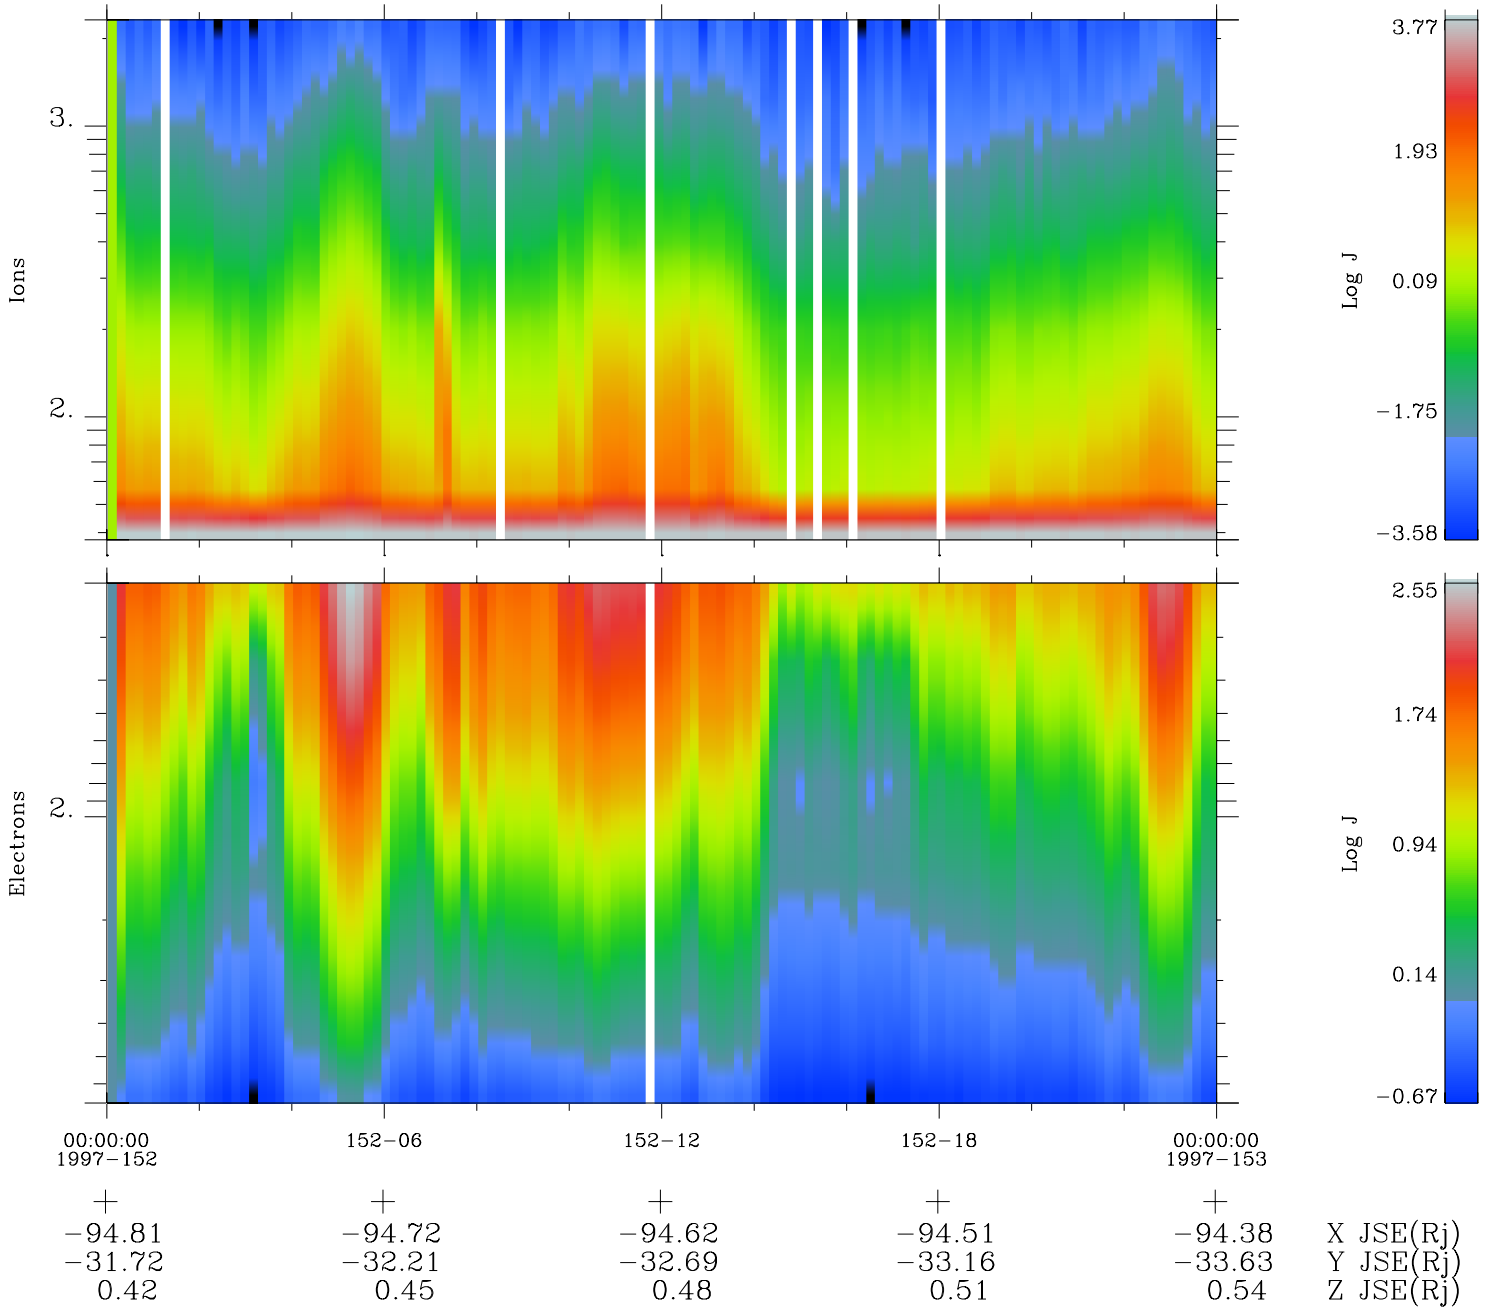

Galileo EPD Real Time Omni Spectrum 97152

Software Version: RTSPEC_OMNI V 1.20
 Data Production: 06-03-00
 Plot Production: Sat Sep 15 09:16:02 2001
 Color File: wondr3
 Geofactor File: 1.1

- ◇ = Jupiter look direction
- = Corotation look direction