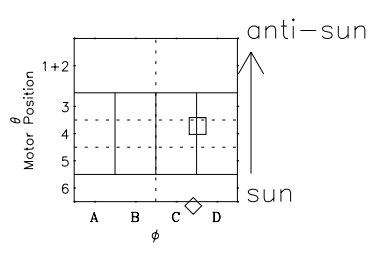

Galileo EPD Real Time Omni Spectrum 97152

Software Version: RTSPEC_OMNI V 1.20
 Data Production: 06-03-00
 Plot Production: Sat Sep 15 09:16:02 2001
 Color File: wondr3
 Geofactor File: 1.1

- ◇ = Jupiter look direction
- = Corotation look direction