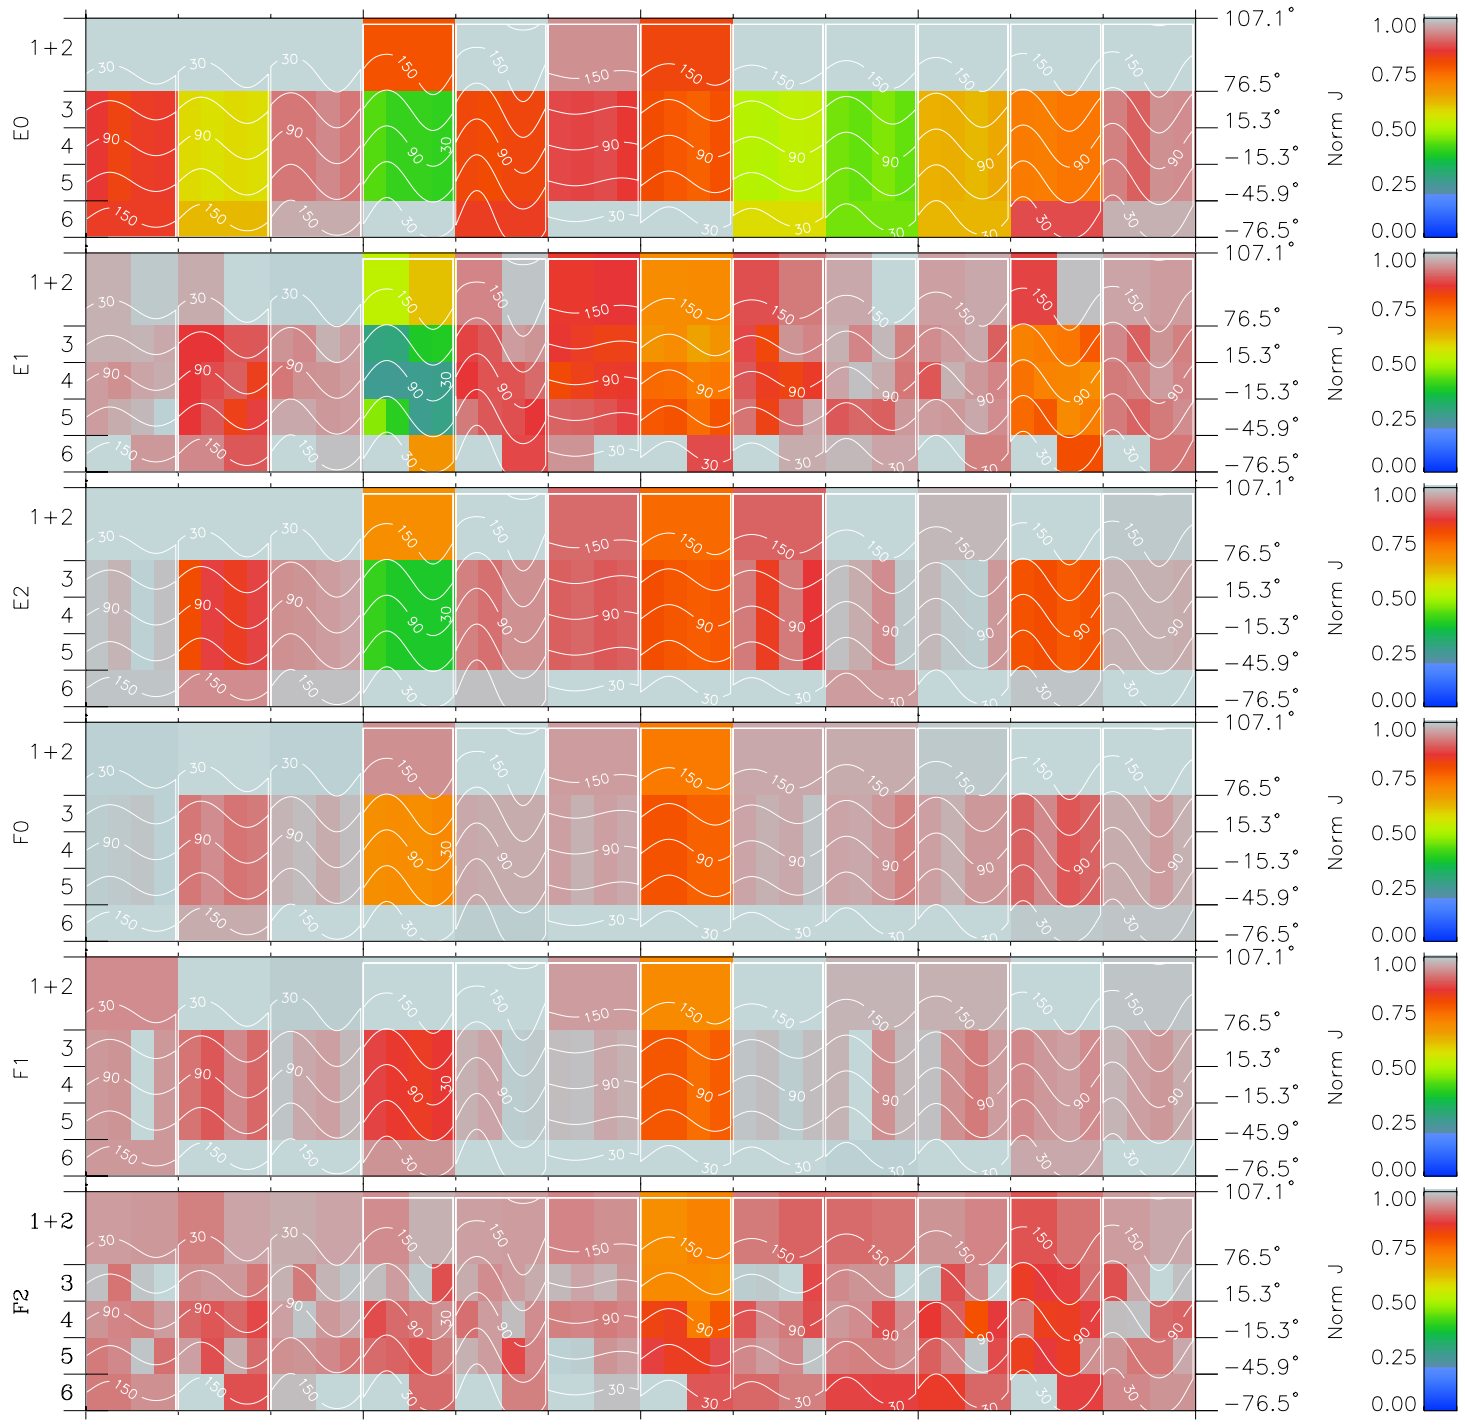

# Galileo EPD Real Time All-Sky Anisotropies 97152

Software Version: RTSKY\_NORM V 1.20  
 Data Production: 06-03-00  
 Plot Production: Sat Sep 15 09:16:47 2001  
 Color File: wondr3  
 Geofactor File: 1.1

00:00:00 1997-152	152-06	152-12	152-18	00:00:00 1997-153	
+	+	+	+	+	X JSE(R <sub>j</sub> )
-94.81	-94.72	-94.62	-94.51	-94.38	Y JSE(R <sub>j</sub> )
-31.72	-32.21	-32.69	-33.16	-33.63	Z JSE(R <sub>j</sub> )
0.42	0.45	0.48	0.51	0.54	

- ◇ = Jupiter look direction
- = Corotation look direction