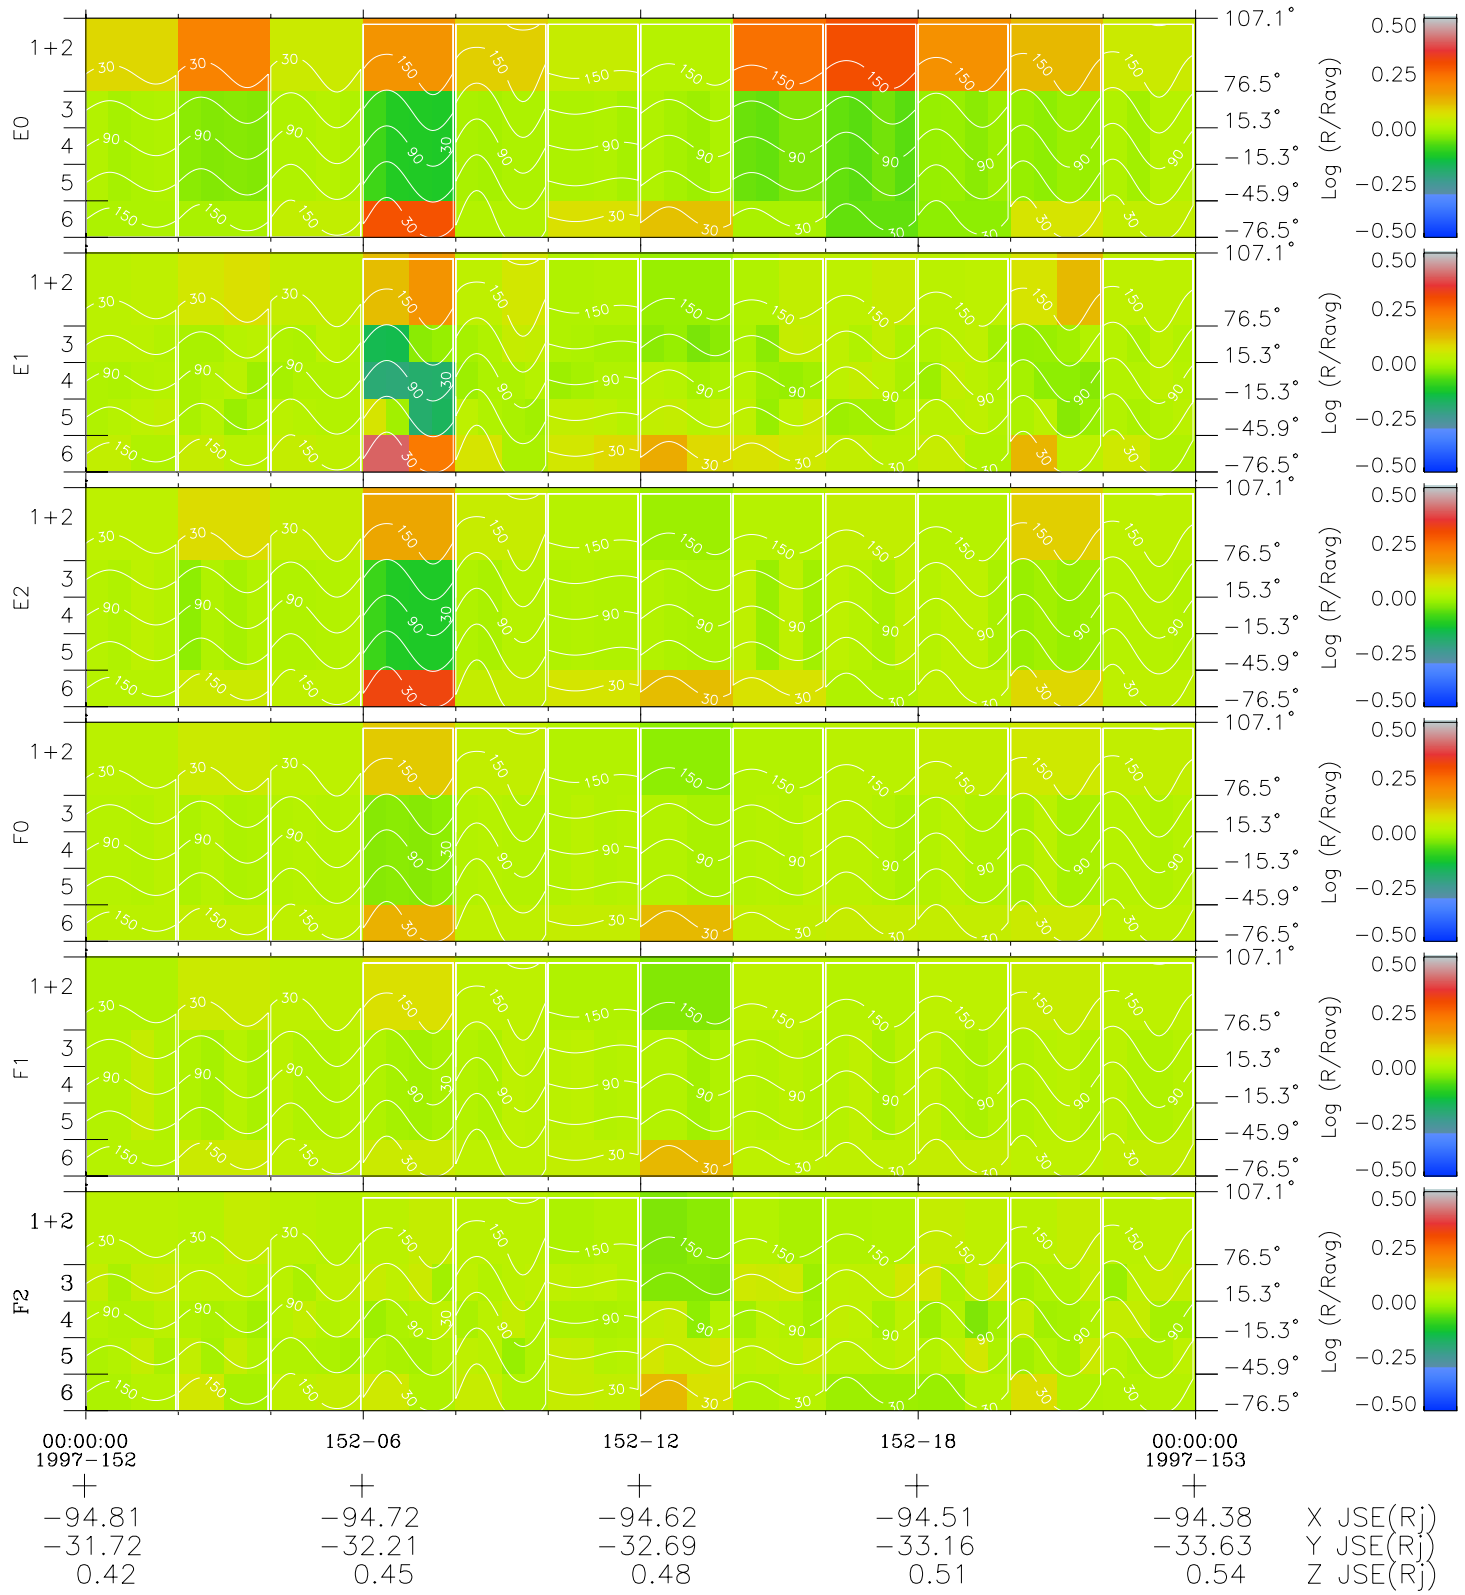

Galileo EPD Real Time All-Sky Anisotropies 97152

Software Version: RTSKY_MEAN V 1.20
 Data Production: 06-03-00
 Plot Production: Sat Sep 15 09:16:17 2001
 Color File: wondr3
 Geofactor File: 1.1

◇ = Jupiter look direction
 □ = Corotation look direction