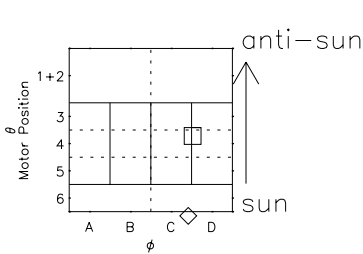

Galileo EPD Real Time All-Sky Anisotropies 97152

Software Version: RTSKY_MEAN V 1.20
 Data Production: 06-03-00
 Plot Production: Sat Sep 15 09:16:17 2001
 Color File: wondr3
 Geofactor File: 1.1

◇ = Jupiter look direction
 □ = Corotation look direction