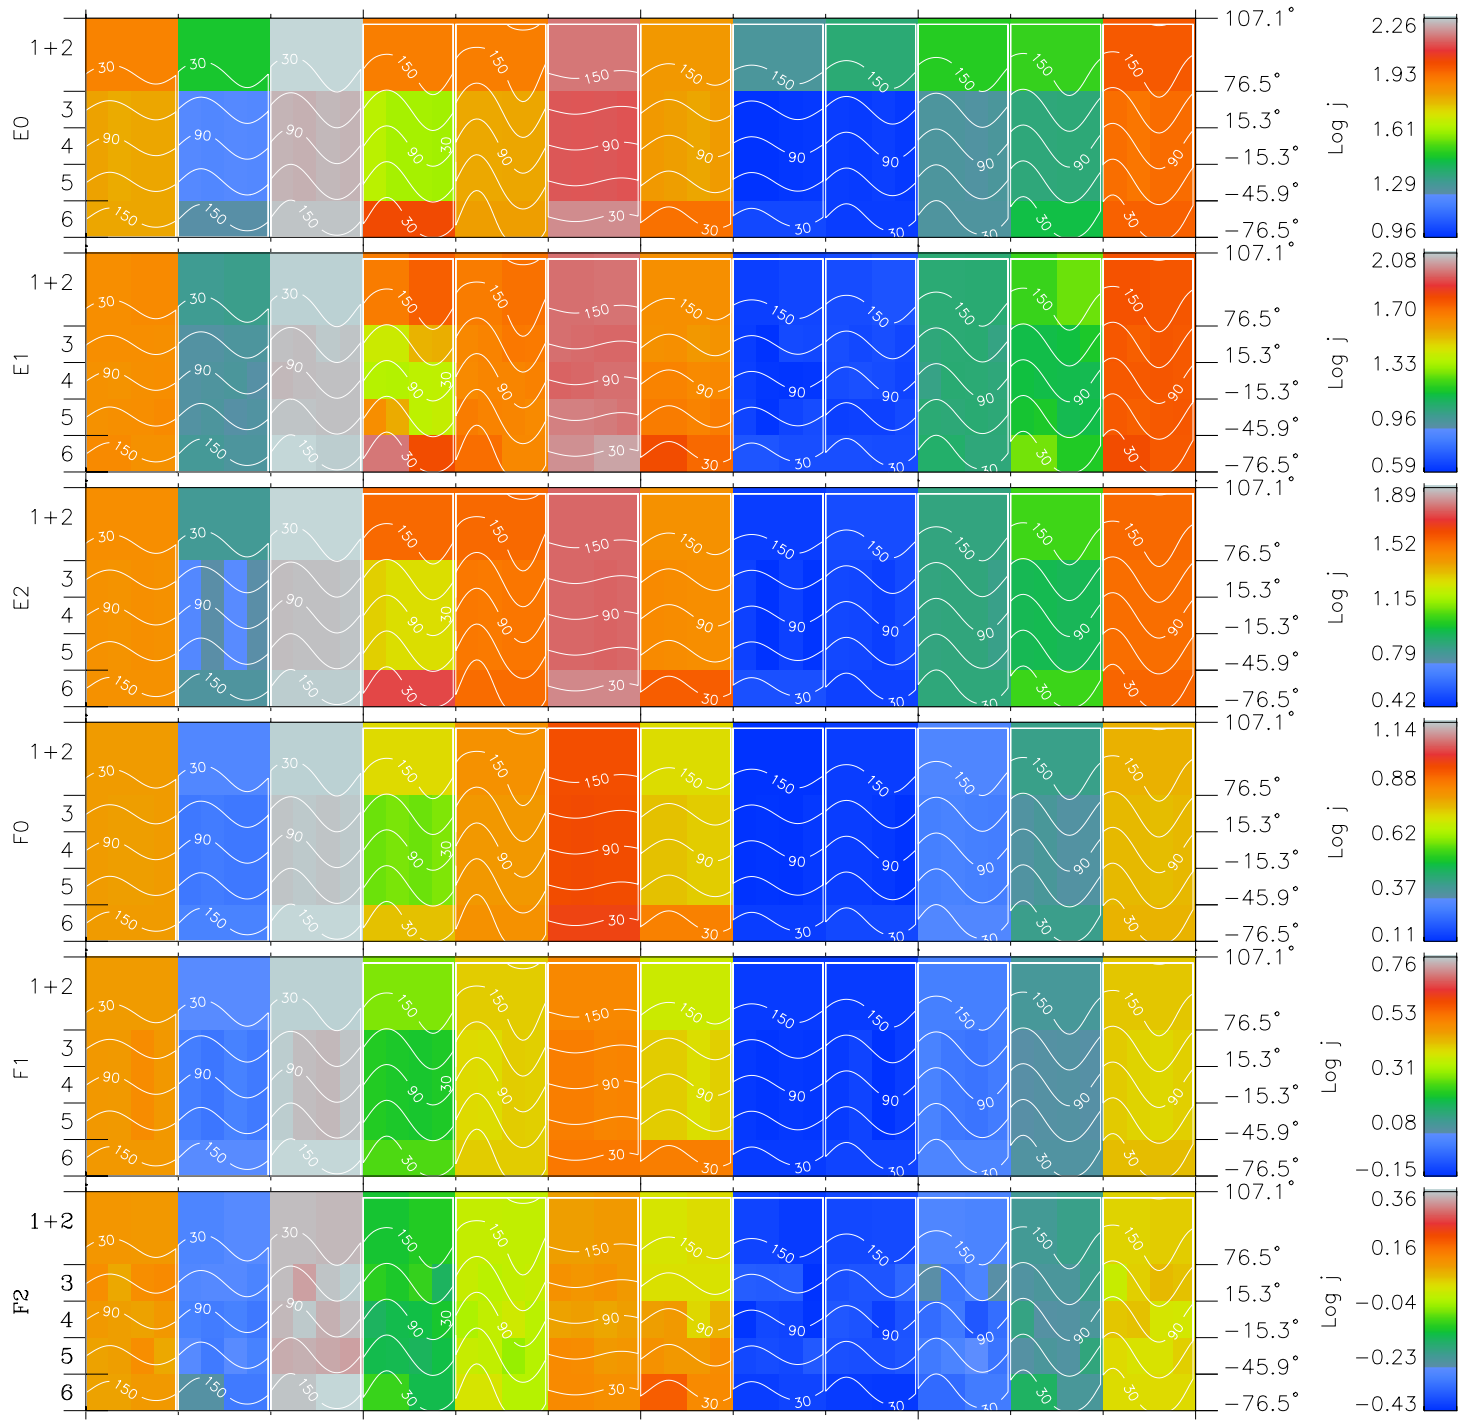

Galileo EPD Real Time All-Sky Anisotropies 97152

Software Version: RTSKY_FLUX V 1.20
 Data Production: 06-03-00
 Plot Production: Sat Sep 15 09:16:32 2001
 Color File: wondr3
 Geofactor File: 1.1

00:00:00 1997-152	152-06	152-12	152-18	00:00:00 1997-153	
+	+	+	+	+	X JSE(R _j)
-94.81	-94.72	-94.62	-94.51	-94.38	Y JSE(R _j)
-31.72	-32.21	-32.69	-33.16	-33.63	Z JSE(R _j)
0.42	0.45	0.48	0.51	0.54	

- ◇ = Jupiter look direction
- = Corotation look direction