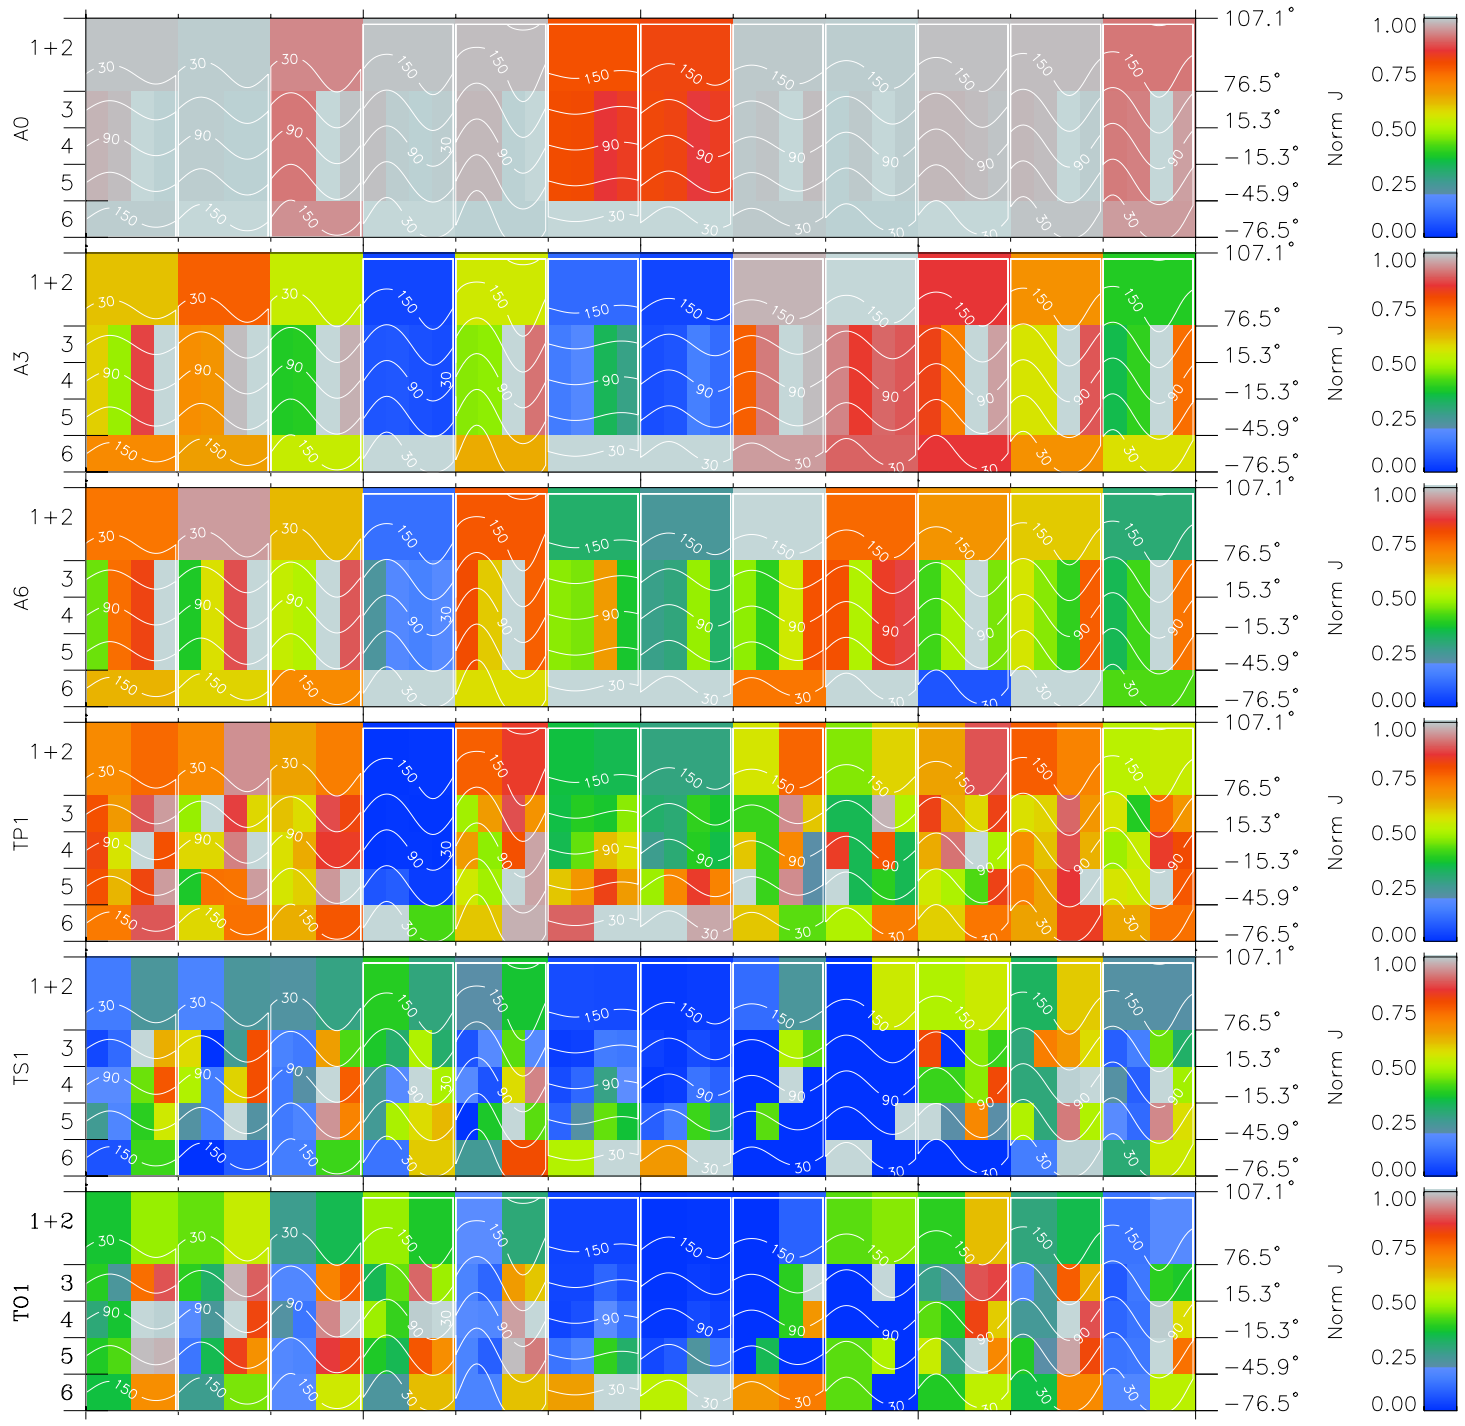

Galileo EPD Real Time All-Sky Anisotropies 97152

Software Version: RTSKY_NORM V 1.20
 Data Production: 06-03-00
 Plot Production: Sat Sep 15 09:16:39 2001
 Color File: wondr3
 Geofactor File: 1.1

00:00:00 1997-152	152-06	152-12	152-18	00:00:00 1997-153	
+	+	+	+	+	
-94.81	-94.72	-94.62	-94.51	-94.38	X JSE(R _j)
-31.72	-32.21	-32.69	-33.16	-33.63	Y JSE(R _j)
0.42	0.45	0.48	0.51	0.54	Z JSE(R _j)

- ◇ = Jupiter look direction
- = Corotation look direction